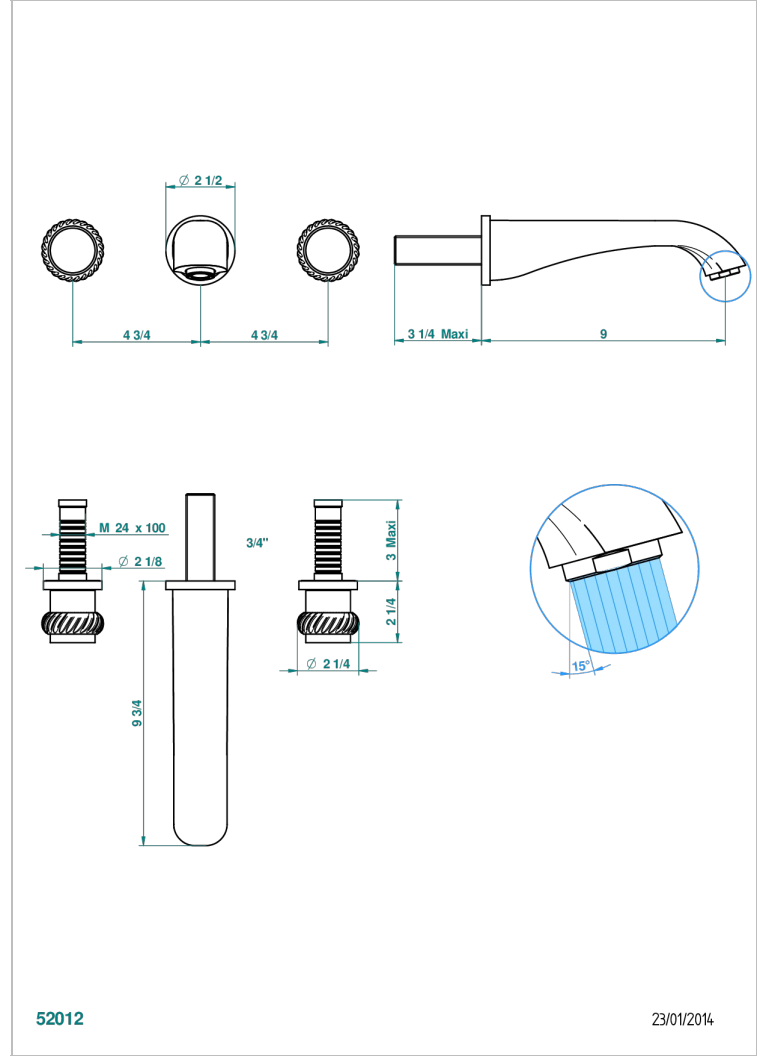

# DIPLOMATE ROPED RINGS

U4C-40SGBUS

Trim for wall mounted 3-hole lavatory set only

THG<sup>®</sup>  
PARIS

52012

23/01/2014

## CHARACTERISTIC

- Diplomat Roped rings
- Trim for wall mounted 3-hole lavatory set only

## RELATED SKU'S

- Ref. G00-40AM/US Rough parts for wall set (one counter clockwise and one clockwise cartridges)