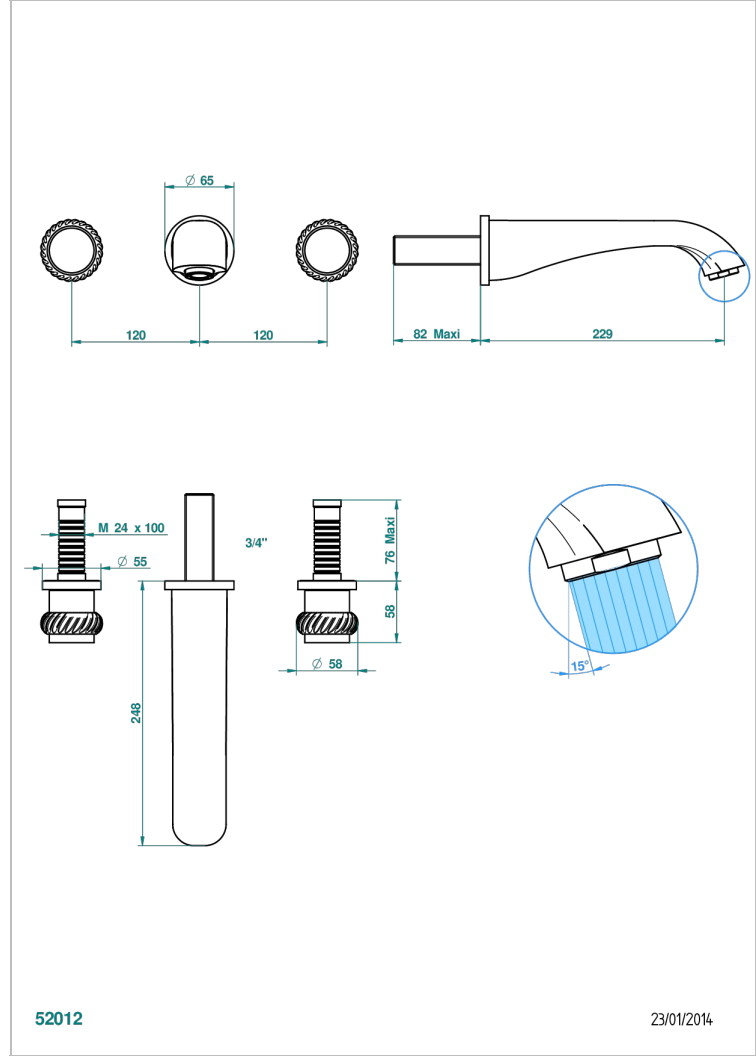

# DIPLOMATE ANILLO TRENZADO

U4C-40SGB

Trim only for wall mounted 3-hole basin mixer

THG<sup>®</sup>  
PARIS

## CARACTERÍSTICAS

- Diplomate anillo trenzado
- Trim only for wall mounted 3-hole basin mixer

## PRODUCTOS RELACIONADOS

- Ref. G00-40AC Rough parts for wall mounted 3 hole mixer, cross handle version
- Ref. G00-40AM Rough parts for wall mounted 3 hole mixer, lever handle version