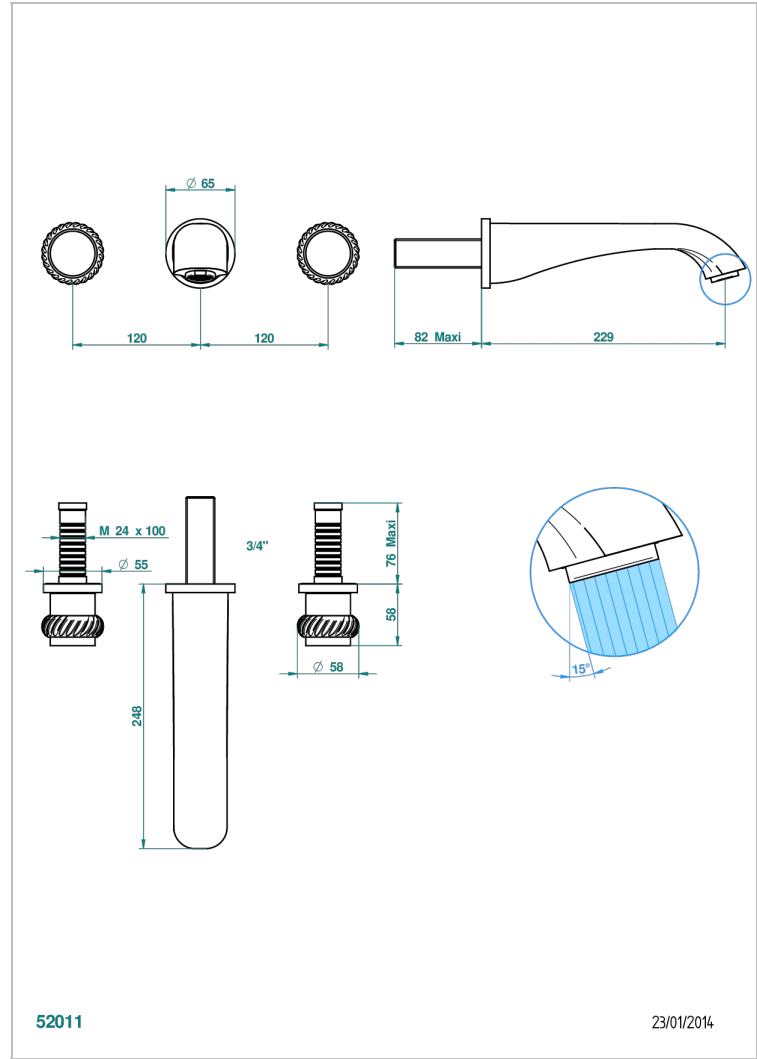

# DIPLOMATE ROPED RINGS

U4C-41SGB

Trim for wall mounted 3-hole bath set only

52011

23/01/2014

## CHARACTERISTIC

- Diplomate Roped rings
- Trim for wall mounted 3-hole bath set only

## TECHNICAL SPECS

- Recommandé : 3 bars (max. 5 bars) - Advised : 43,5 psi (max. 72 psi)
- Bec : 35 l/min à 3 bars
- Spout : 9.26 gpm at 43.5 psi

## RELATED SKU'S

- Ref. G00-40AM/US Rough parts for wall set (one counter clockwise and one clockwise cartridges)