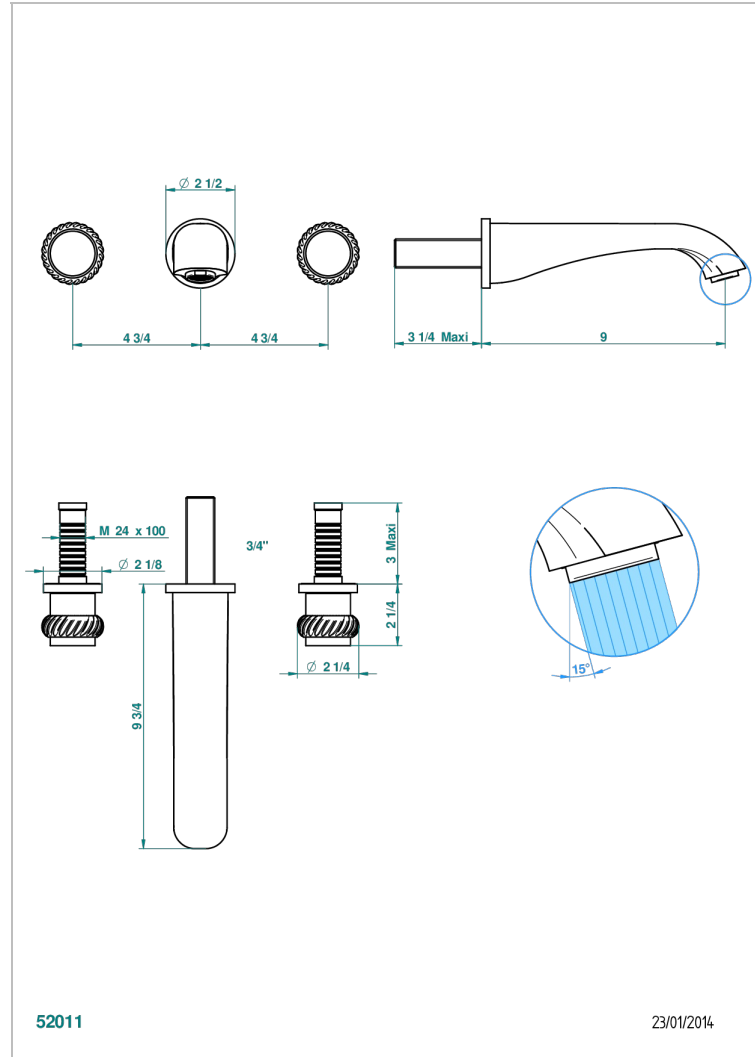

DIPLOMATE ROPED RINGS

U4C-41SGB

Trim for wall mounted 3-hole bath set only

52011

23/01/2014

CHARACTERISTIC

- Diplomat Roped rings
- Trim for wall mounted 3-hole bath set only

TECHNICAL SPECS

- Recommandé : 3 bars (max. 5 bars) - Advised : 43,5 psi (max. 72 psi)
- Bec : 35 l/min à 3 bars
- Spout : 9.26 gpm at 43.5 psi

RELATED SKU'S

- Ref. G00-40AM/US Rough parts for wall set (one counter clockwise and one clockwise cartridges)