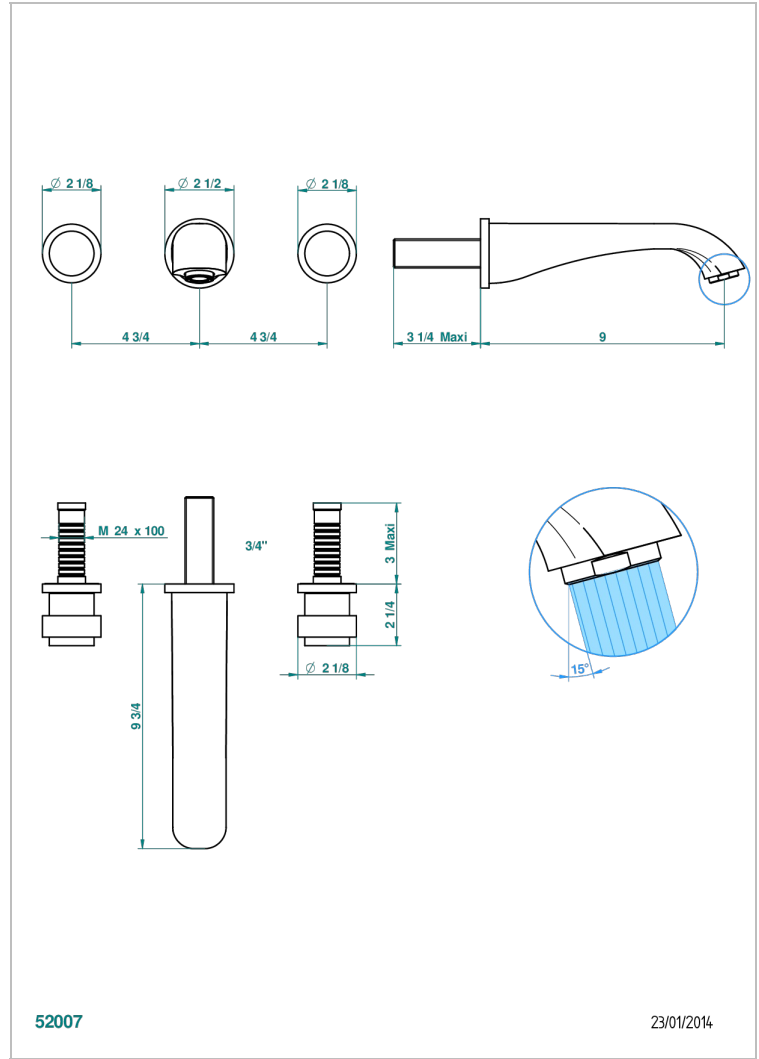

# DIPLOMATE SMOOTH RINGS

U4A-40SGBUS

Trim for wall mounted 3-hole lavatory set only

THG<sup>®</sup>  
PARIS

## CHARACTERISTIC

- Diplomat Smooth rings
- Trim for wall mounted 3-hole lavatory set only

## RELATED SKU'S

- Ref. G00-40AM/US Rough parts for wall set (one counter clockwise and one clockwise cartridges)