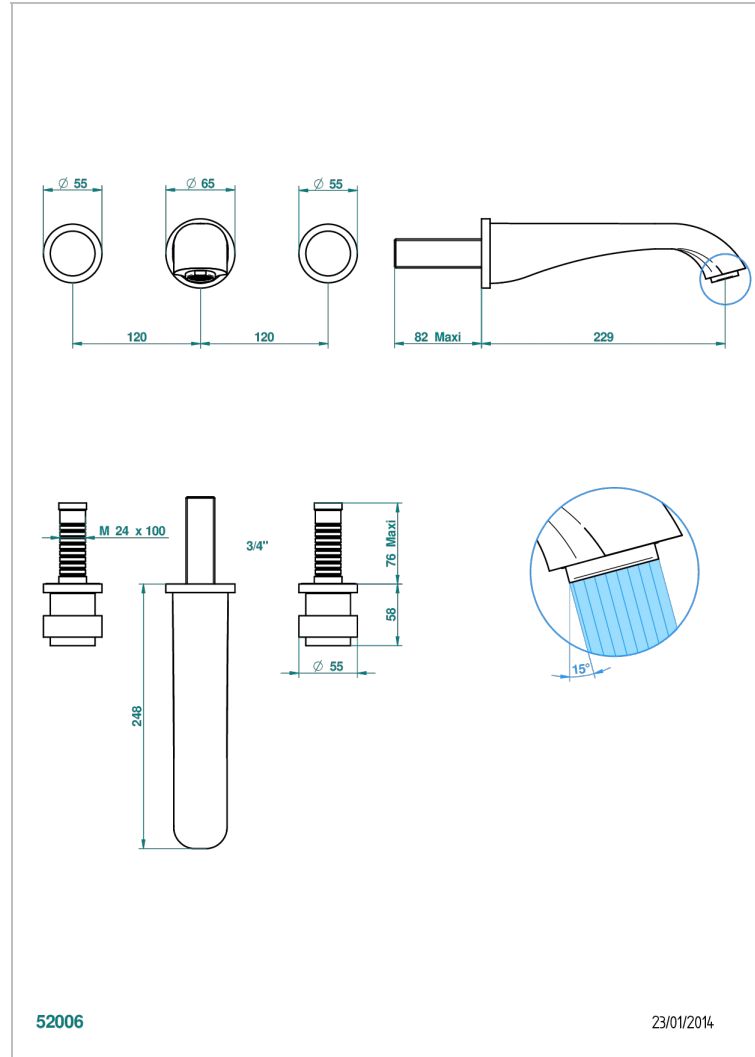

# DIPLOMATE SMOOTH RINGS

U4A-41SGB

Trim for wall mounted 3-hole bath set only

52006

23/01/2014

## CHARACTERISTIC

- Diplomat Smooth rings
- Trim for wall mounted 3-hole bath set only

## TECHNICAL SPECS

- Recommandé : 3 bars (max. 5 bars) - Advised : 43,5 psi (max. 72 psi)
- Bec : 35 l/min à 3 bars
- Spout : 9.26 gpm at 43.5 psi

## RELATED SKU'S

- Ref. G00-40AM/US Rough parts for wall set (one counter clockwise and one clockwise cartridges)