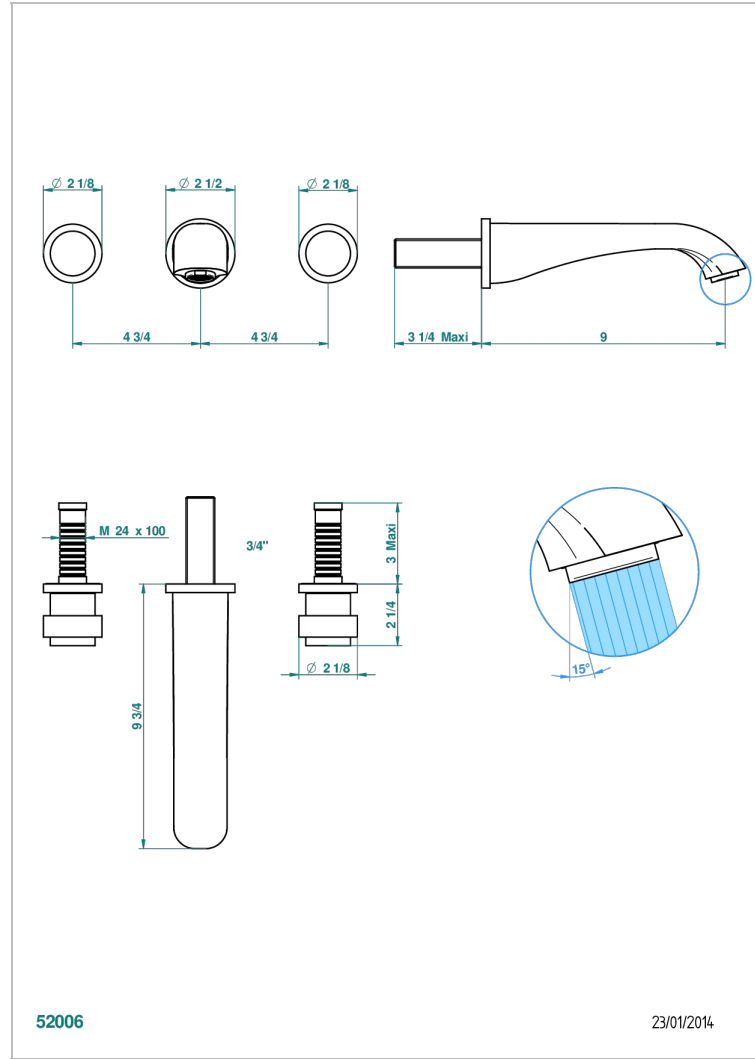

DIPLOMATE SMOOTH RINGS

U4A-41SGB

Trim for wall mounted 3-hole bath set only

52006

23/01/2014

CHARACTERISTIC

- Diplomat Smooth rings
- Trim for wall mounted 3-hole bath set only

TECHNICAL SPECS

- Recommandé : 3 bars (max. 5 bars) - Advised : 43,5 psi (max. 72 psi)
- Bec : 35 l/min à 3 bars
- Spout : 9.26 gpm at 43.5 psi

RELATED SKU'S

- Ref. G00-40AM/US Rough parts for wall set (one counter clockwise and one clockwise cartridges)