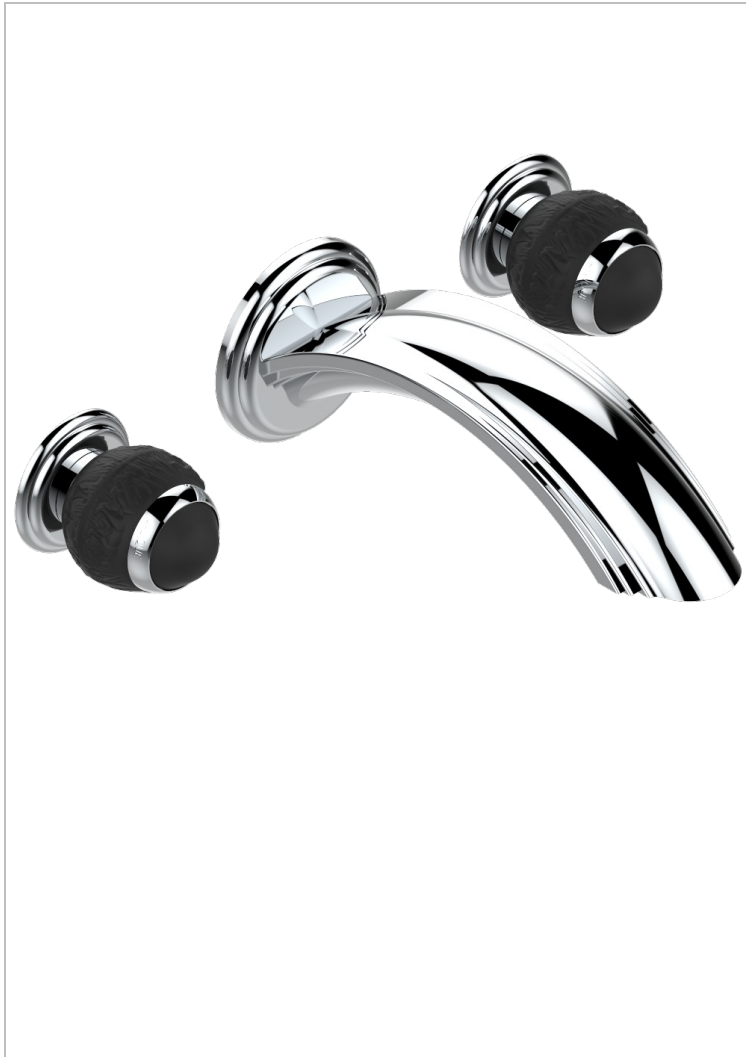

PANTHERE BLACK CRYSTAL

A2K-41SGB

Trim for wall mounted 3-hole bath set only

THG[®]
PARIS

CHARACTERISTIC

- Panthère Black crystal
- Trim for wall mounted 3-hole bath set only

RELATED SKU'S

- Ref. G00-40AM/US Rough parts for wall set (one counter clockwise and one clockwise cartridges)

AVAILABLE FINITIONS

Black ceram - D30
Blush PVD - H62
Brass color PVD - H49
Brown bronze color PVD - F33
Chrome polished - A02
Chrome polished / gold polished - G02

Copper antique matt, coated - H07
Gold color PVD - H52
Gold mat - F07
Gold polished - F01
Graphite PVD - H64
Light coated bronze - D01

Matt Umber PVD - H67
Matt blush PVD - H60
Matt brass color PVD - H50
Matt brown bronze color PVD - F34
Matt chrome (American satin) - C02
Matt gold color PVD - H53

Matt graphite PVD - H65
Matt nickel (American satin) - C01
Matt nickel color PVD - H56
Nickel antique / Sovereign - H28
Nickel color PVD - H55
Nickel polished - B01