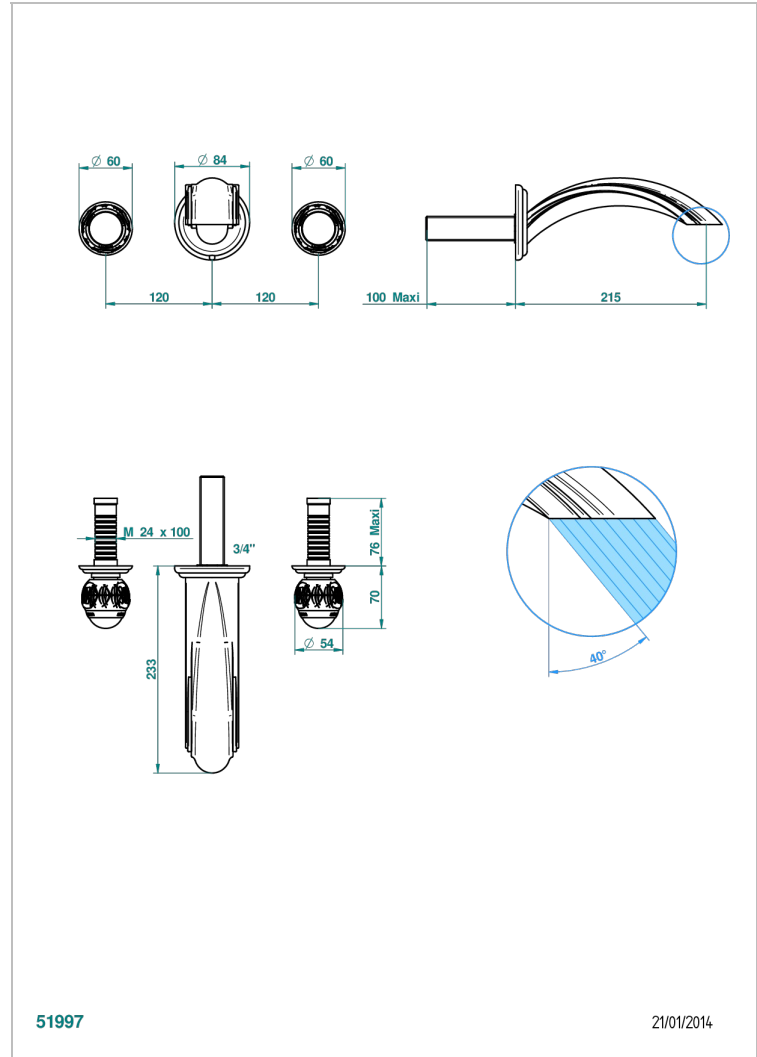

PANTHERE BLACK CRYSTAL

A2K-41SGB

Trim for wall mounted 3-hole bath set only

THG[®]
PARIS

CHARACTERISTIC

- Panthère Black crystal
- Trim for wall mounted 3-hole bath set only

RELATED SKU'S

- Ref. G00-40AM/US Rough parts for wall set (one counter clockwise and one clockwise cartridges)

AVAILABLE FINITIONS

Black ceram - D30
Blush PVD - H62
Brass color PVD - H49
Brown bronze color PVD - F33
Chrome polished - A02
Chrome polished / gold polished - G02

Copper antique matt, coated - H07
Gold color PVD - H52
Gold mat - F07
Gold polished - F01
Graphite PVD - H64
Light coated bronze - D01