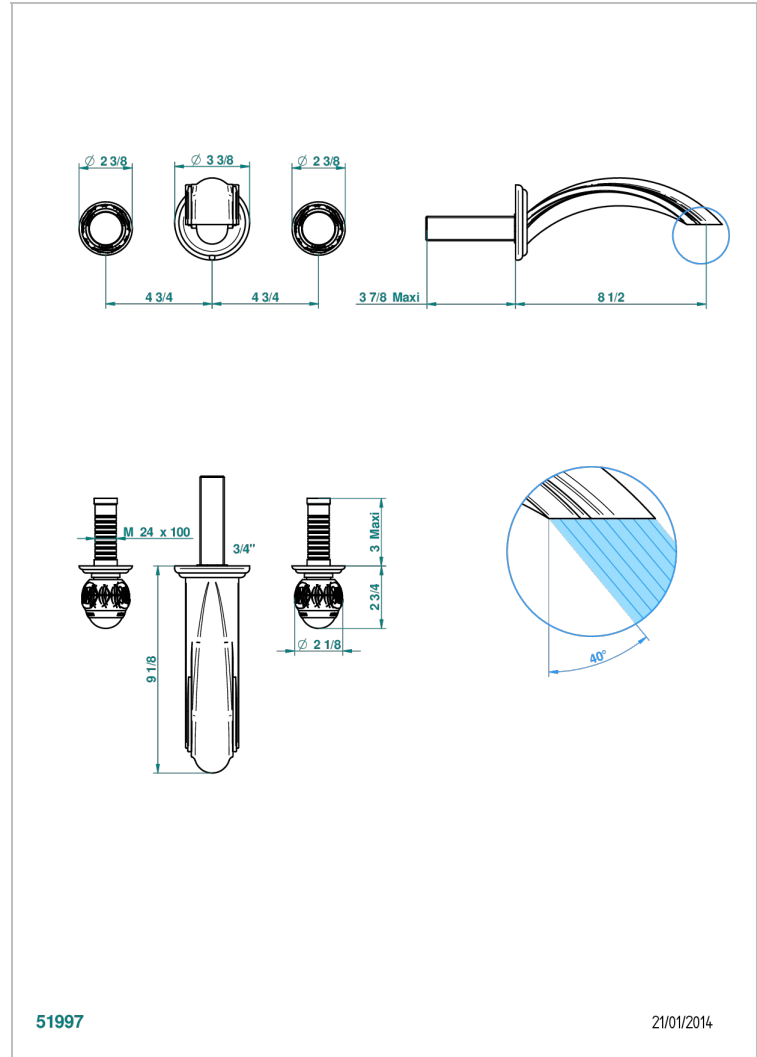

PANTHERE BLACK CRYSTAL

A2K-41SGB

Trim for wall mounted 3-hole bath set only

51997

21/01/2014

CHARACTERISTIC

- Panthère Black crystal
- Trim for wall mounted 3-hole bath set only

RELATED SKU'S

- Ref. G00-40AM/US Rough parts for wall set (one counter clockwise and one clockwise cartridges)

AVAILABLE FINITIONS

Black ceram - D30
Blush PVD - H62
Brass color PVD - H49
Brown bronze color PVD - F33
Chrome polished - A02
Chrome polished / gold polished - G02

Copper antique matt, coated - H07
Gold color PVD - H52
Gold mat - F07
Gold polished - F01
Graphite PVD - H64
Light coated bronze - D01

Matt Umber PVD - H67
Matt blush PVD - H60
Matt brass color PVD - H50
Matt brown bronze color PVD - F34
Matt chrome (American satin) - C02
Matt gold color PVD - H53

Matt graphite PVD - H65
Matt nickel (American satin) - C01
Matt nickel color PVD - H56
Nickel antique / Sovereign - H28
Nickel color PVD - H55
Nickel polished - B01

Soft gold - F30
Soft matt gold - F31
Umber PVD - H66