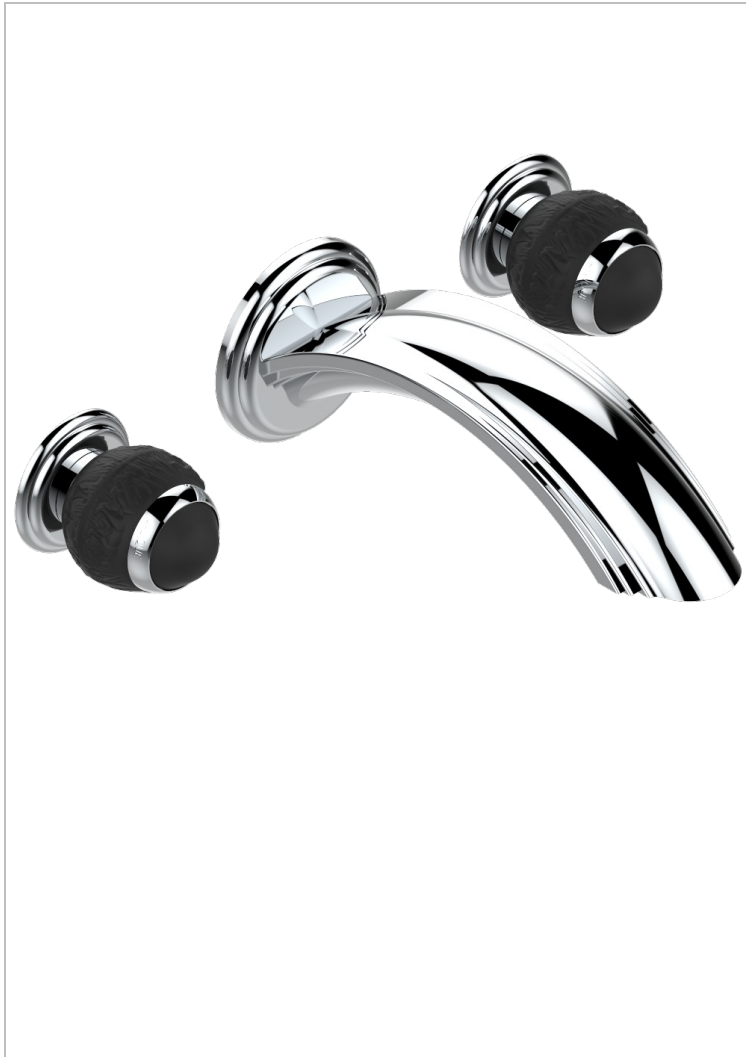

PANTHERE BLACK CRYSTAL

A2K-41SGB

Trim for wall mounted 3-hole bath set only

51997

21/01/2014

CHARACTERISTIC

- Panthère Black crystal
- Trim for wall mounted 3-hole bath set only

RELATED SKU'S

- Ref. G00-40AM/US Rough parts for wall set (one counter clockwise and one clockwise cartridges)

AVAILABLE FINITIONS

Black ceram - D30
Blush PVD - H62
Brass color PVD - H49
Brown bronze color PVD - F33
Chrome polished - A02
Chrome polished / gold polished - G02

Copper antique matt, coated - H07
Gold color PVD - H52
Gold mat - F07
Gold polished - F01
Graphite PVD - H64
Light coated bronze - D01

Matt Umber PVD - H67
Matt blush PVD - H60
Matt brass color PVD - H50
Matt brown bronze color PVD - F34
Matt chrome (American satin) - C02
Matt gold color PVD - H53

Matt graphite PVD - H65
Matt nickel (American satin) - C01
Matt nickel color PVD - H56
Nickel antique / Sovereign - H28
Nickel color PVD - H55
Nickel polished - B01

Soft gold - F30
Soft matt gold - F31
Umber PVD - H66