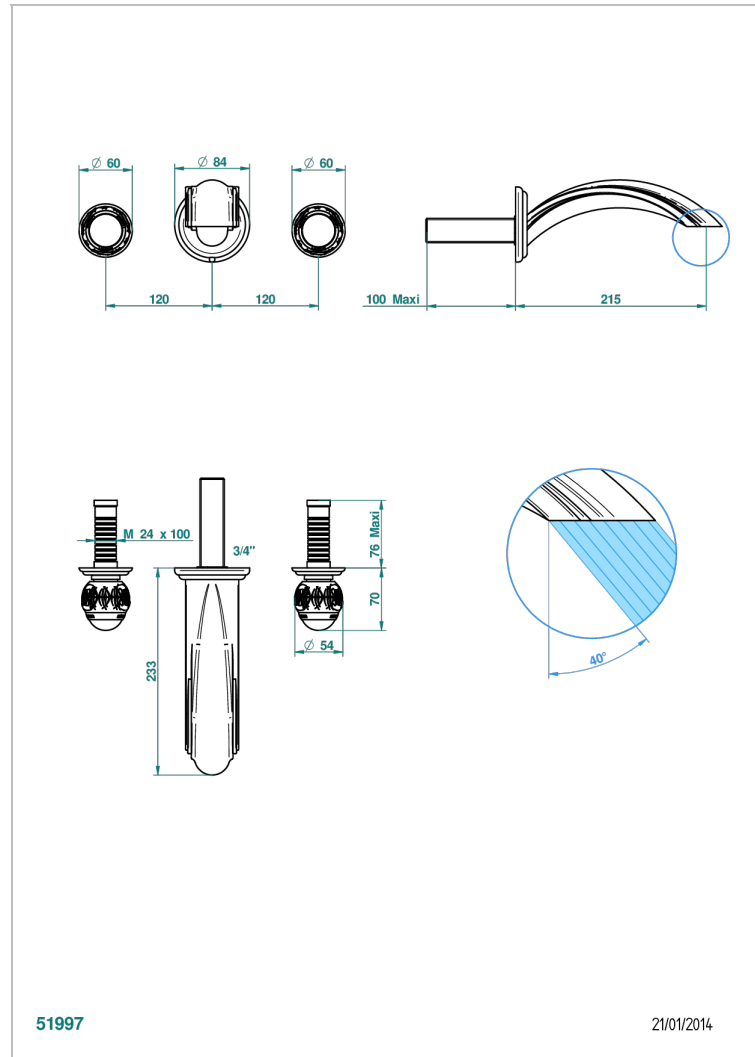

# PANTHERE BLACK CRYSTAL

A2K-41SGB

Trim only for wall mounted 3-hole bath mixer

THG<sup>®</sup>  
PARIS

## CHARACTERISTIC

- Panthère Black crystal
- Trim only for wall mounted 3-hole bath mixer

## RELATED SKU'S

- Ref. G00-40AC Rough parts for wall mounted 3 hole mixer, cross handle version
- Ref. G00-40AM Rough parts for wall mounted 3 hole mixer, lever handle version