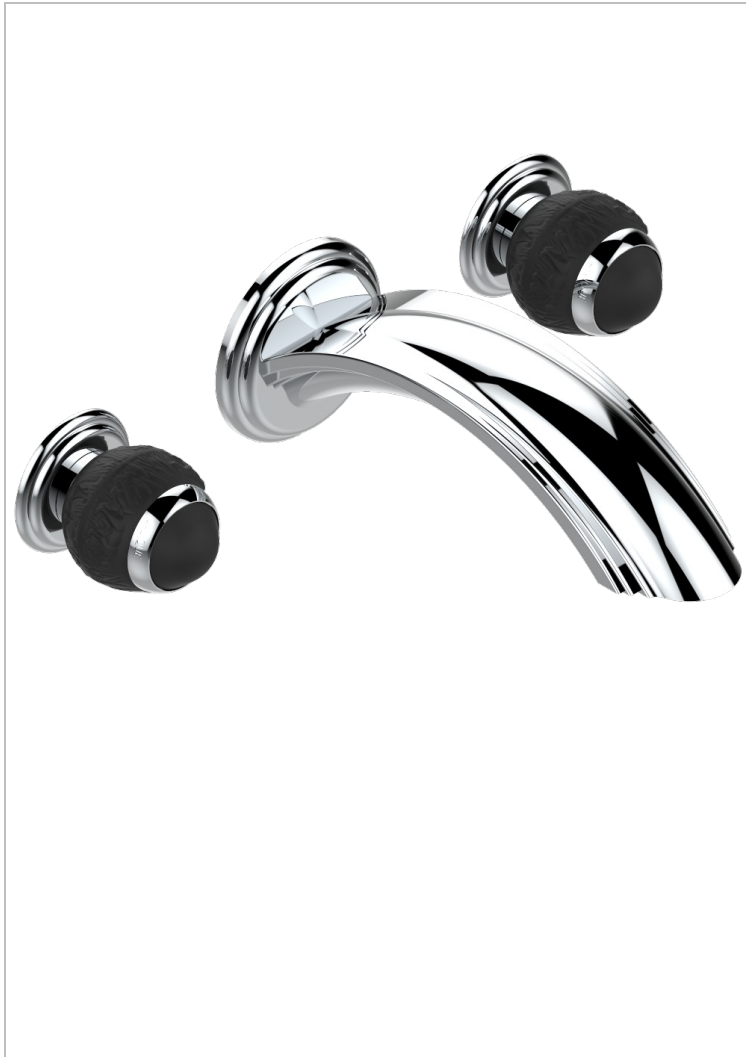

# PANTHERE BLACK CRYSTAL

A2K-41SGB

Trim only for wall mounted 3-hole bath mixer

THG<sup>®</sup>  
PARIS

## CHARACTERISTIC

- Panthère Black crystal
- Trim only for wall mounted 3-hole bath mixer

## RELATED SKU'S

- Ref. G00-40AC Rough parts for wall mounted 3 hole mixer, cross handle version
- Ref. G00-40AM Rough parts for wall mounted 3 hole mixer, lever handle version

## AVAILABLE FINITIONS

Antique nickel - H28  
Black ceram - D30  
Blush PVD - H62  
Brass color PVD - H49  
Brown bronze color PVD - F33  
Gold color PVD - H52

Graphite PVD - H64  
Lacquered light bronze - D01  
Matt Umber PVD - H67  
Matt blush PVD - H60  
Matt brass color PVD - H50  
Matt brown bronze color PVD - F34