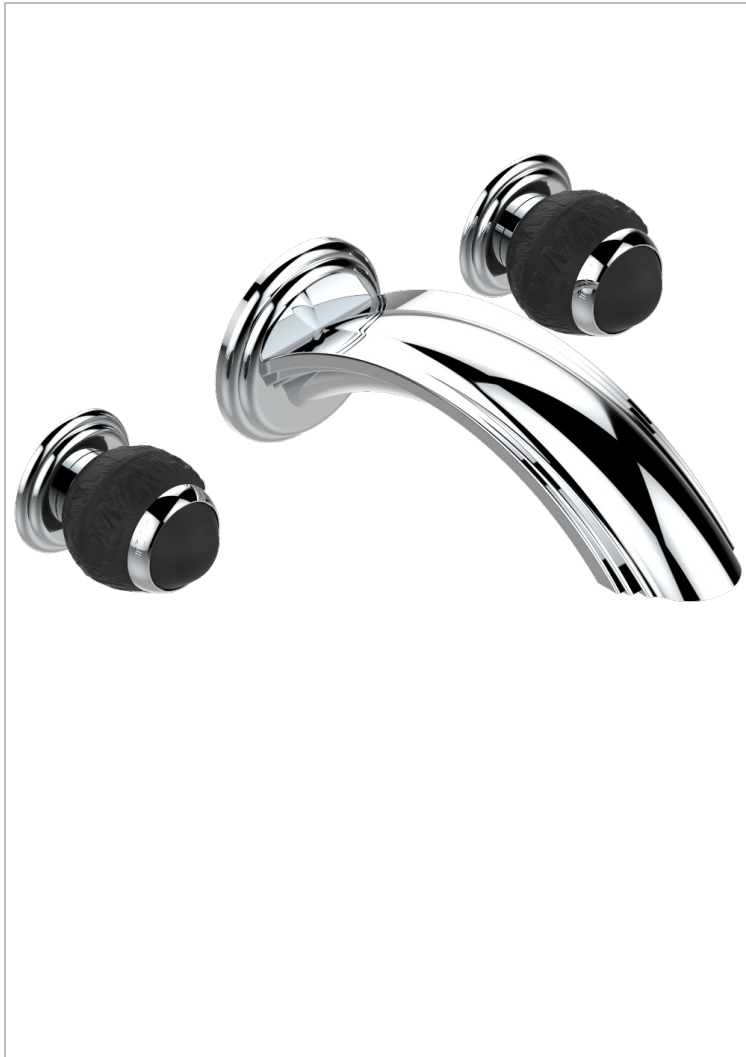

# PANTHERE BLACK CRYSTAL

A2K-41SGB

Trim only for wall mounted 3-hole bath mixer

51997

21/01/2014

## CHARACTERISTIC

- Panthère Black crystal
- Trim only for wall mounted 3-hole bath mixer

## RELATED SKU'S

- Ref. G00-40AC Rough parts for wall mounted 3 hole mixer, cross handle version
- Ref. G00-40AM Rough parts for wall mounted 3 hole mixer, lever handle version

## AVAILABLE FINITIONS

Antique nickel - H28  
Black ceram - D30  
Blush PVD - H62  
Brass color PVD - H49  
Brown bronze color PVD - F33  
Gold color PVD - H52

Graphite PVD - H64  
Lacquered light bronze - D01  
Matt Umber PVD - H67  
Matt blush PVD - H60  
Matt brass color PVD - H50  
Matt brown bronze color PVD - F34