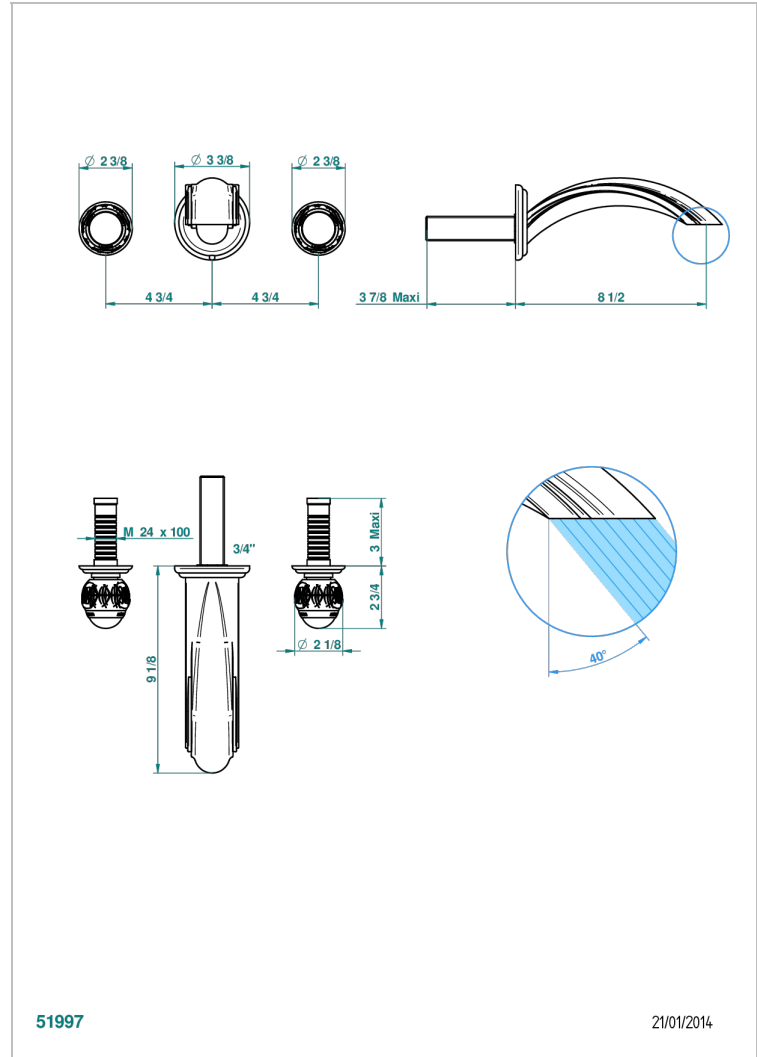

# PANTHERE BLACK CRYSTAL

A2K-41SGB

Trim only for wall mounted 3-hole bath mixer

51997

21/01/2014

## CHARACTERISTIC

- Panthère Black crystal
- Trim only for wall mounted 3-hole bath mixer

## RELATED SKU'S

- Ref. G00-40AC Rough parts for wall mounted 3 hole mixer, cross handle version
- Ref. G00-40AM Rough parts for wall mounted 3 hole mixer, lever handle version

## AVAILABLE FINITIONS

Antique nickel - H28  
Black ceram - D30  
Blush PVD - H62  
Brass color PVD - H49  
Brown bronze color PVD - F33  
Gold color PVD - H52

Graphite PVD - H64  
Lacquered light bronze - D01  
Matt Umber PVD - H67  
Matt blush PVD - H60  
Matt brass color PVD - H50  
Matt brown bronze color PVD - F34