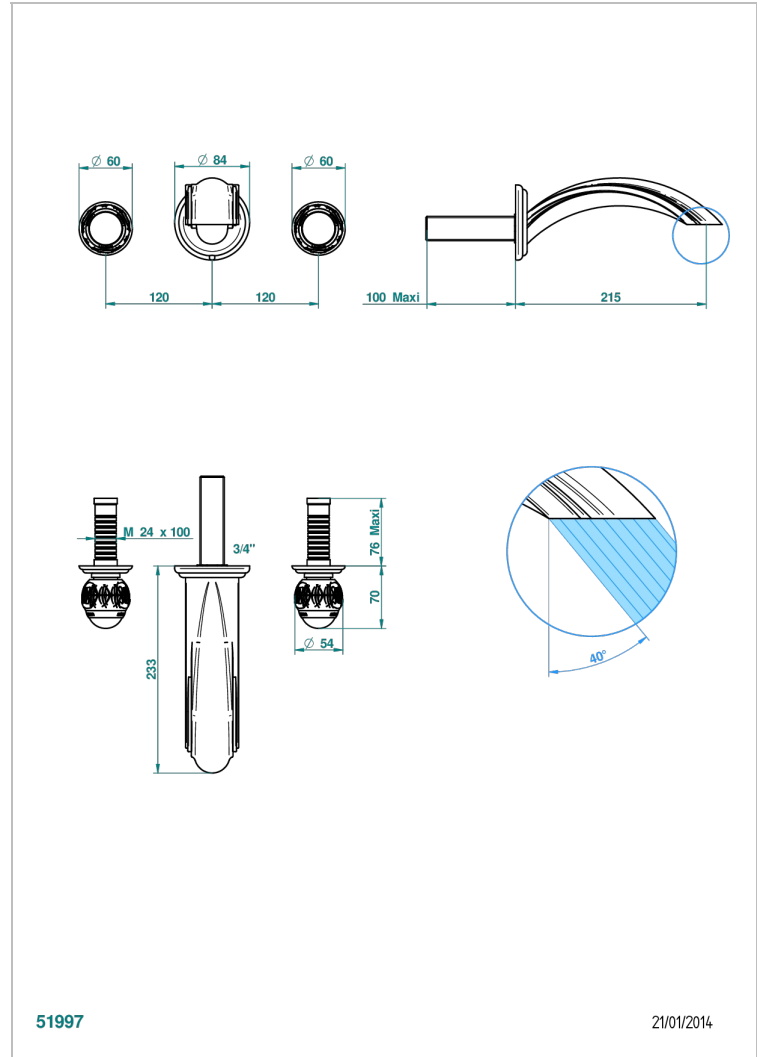

# PANTHERE BLACK CRYSTAL

A2K-40SGBUS

Trim for wall mounted 3-hole lavatory set only

THG<sup>®</sup>  
PARIS

## CHARACTERISTIC

- Panthère Black crystal
- Trim for wall mounted 3-hole lavatory set only

## RELATED SKU'S

- Ref. G00-40AM/US Rough parts for wall set (one counter clockwise and one clockwise cartridges)