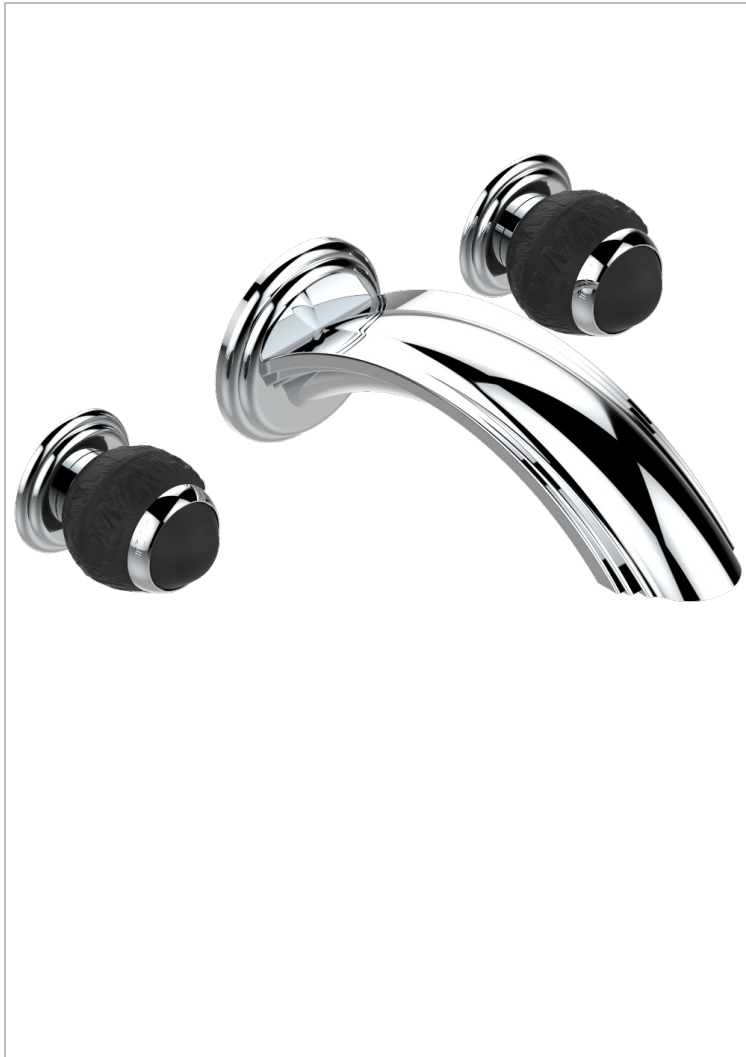

# PANTHERE BLACK CRYSTAL

A2K-40SGBUS

Trim for wall mounted 3-hole lavatory set only

THG<sup>®</sup>  
PARIS

## CHARACTERISTIC

- Panthère Black crystal
- Trim for wall mounted 3-hole lavatory set only

## RELATED SKU'S

- Ref. G00-40AM/US Rough parts for wall set (one counter clockwise and one clockwise cartridges)

## AVAILABLE FINITIONS

Black ceram - D30  
Blush PVD - H62  
Brass color PVD - H49  
Brown bronze color PVD - F33  
Chrome polished - A02  
Chrome polished / gold polished - G02

Copper antique matt, coated - H07  
Gold color PVD - H52  
Gold mat - F07  
Gold polished - F01  
Graphite PVD - H64  
Light coated bronze - D01