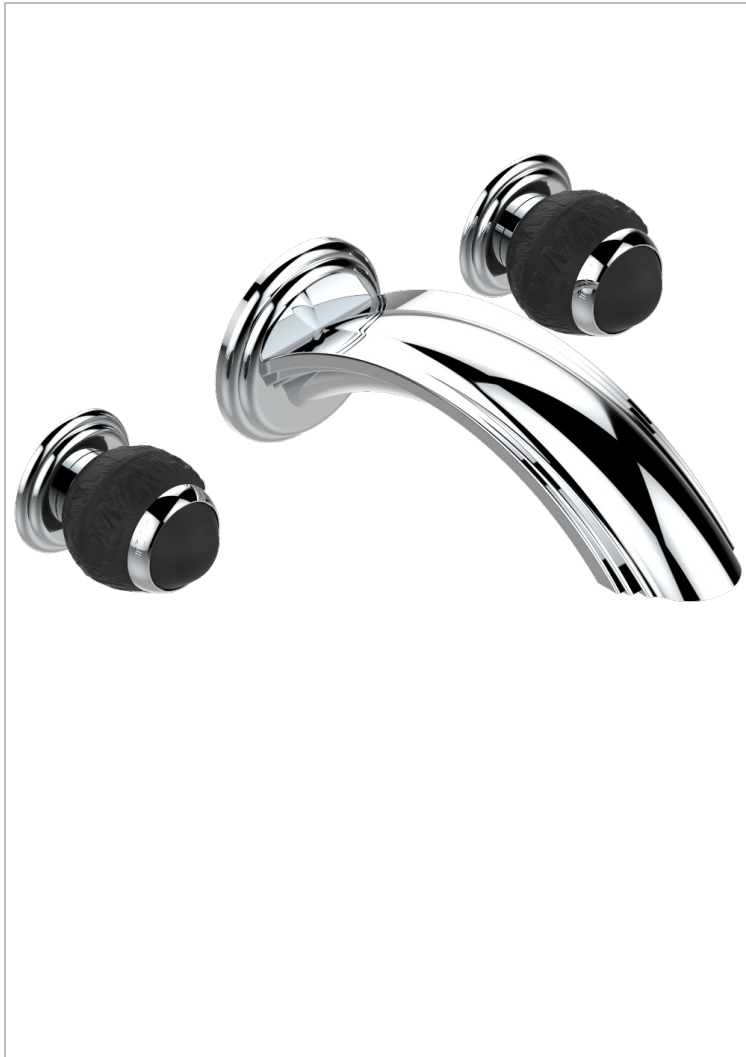

PANTHERE BLACK CRYSTAL

A2K-40SGBUS

Trim for wall mounted 3-hole lavatory set only

CHARACTERISTIC

- Panthère Black crystal
- Trim for wall mounted 3-hole lavatory set only

RELATED SKU'S

- Ref. G00-40AM/US Rough parts for wall set (one counter clockwise and one clockwise cartridges)

AVAILABLE FINITIONS

Black ceram - D30
Blush PVD - H62
Brass color PVD - H49
Brown bronze color PVD - F33
Chrome polished - A02
Chrome polished / gold polished - G02

Copper antique matt, coated - H07
Gold color PVD - H52
Gold mat - F07
Gold polished - F01
Graphite PVD - H64
Light coated bronze - D01

Matt Umber PVD - H67
Matt blush PVD - H60
Matt brass color PVD - H50
Matt brown bronze color PVD - F34
Matt chrome (American satin) - C02
Matt gold color PVD - H53

Matt graphite PVD - H65
Matt nickel (American satin) - C01
Matt nickel color PVD - H56
Nickel antique / Sovereign - H28
Nickel color PVD - H55
Nickel polished - B01