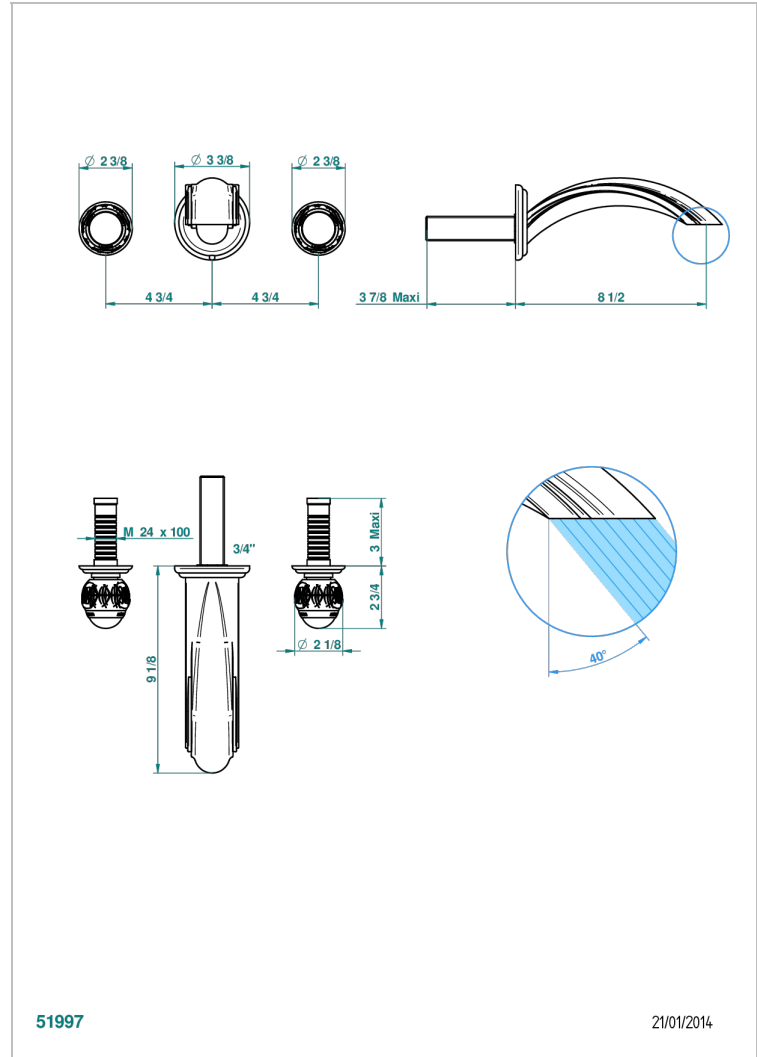

PANTHERE BLACK CRYSTAL

A2K-40SGBUS

Trim for wall mounted 3-hole lavatory set only

CHARACTERISTIC

- Panthère Black crystal
- Trim for wall mounted 3-hole lavatory set only

RELATED SKU'S

- Ref. G00-40AM/US Rough parts for wall set (one counter clockwise and one clockwise cartridges)

AVAILABLE FINITIONS

Black ceram - D30
Blush PVD - H62
Brass color PVD - H49
Brown bronze color PVD - F33
Chrome polished - A02
Chrome polished / gold polished - G02

Copper antique matt, coated - H07
Gold color PVD - H52
Gold mat - F07
Gold polished - F01
Graphite PVD - H64
Light coated bronze - D01