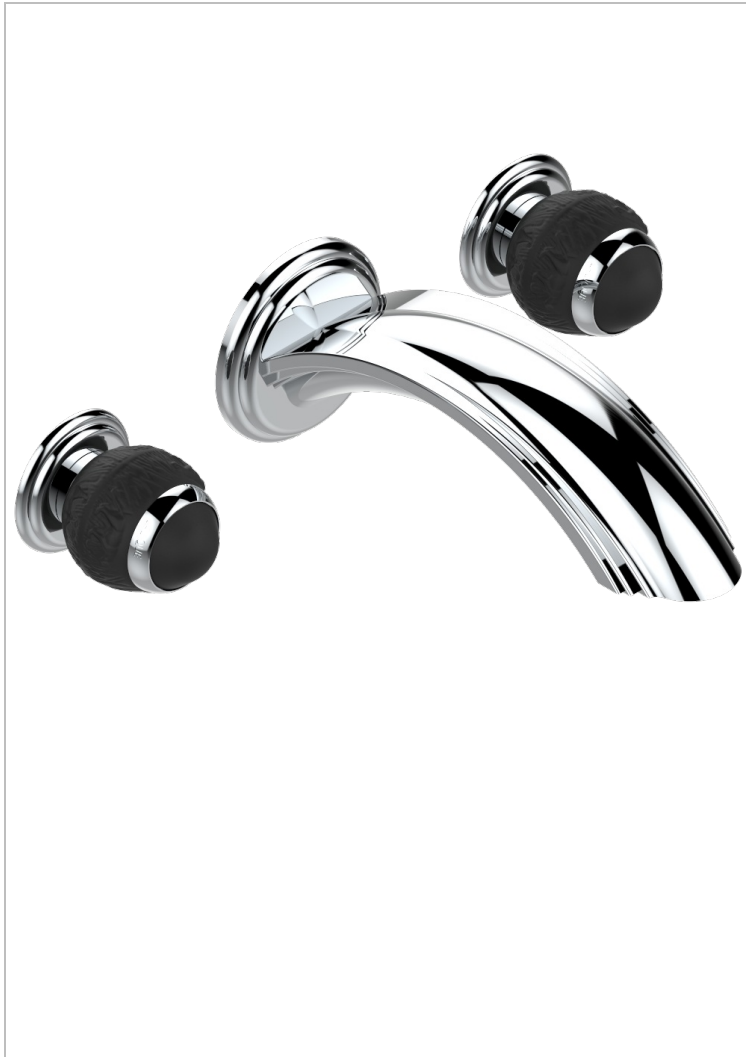

PANTHERE BLACK CRYSTAL

A2K-40SGB

Trim only for wall mounted 3-hole basin mixer

THG[®]
PARIS

CHARACTERISTIC

- Panthère Black crystal
- Trim only for wall mounted 3-hole basin mixer

RELATED SKU'S

- Ref. G00-40AC Rough parts for wall mounted 3 hole mixer, cross handle version
- Ref. G00-40AM Rough parts for wall mounted 3 hole mixer, lever handle version

AVAILABLE FINITIONS

Antique nickel - H28
Black ceram - D30
Blush PVD - H62
Brass color PVD - H49
Brown bronze color PVD - F33
Gold color PVD - H52

Graphite PVD - H64
Lacquered light bronze - D01
Matt Umber PVD - H67
Matt blush PVD - H60
Matt brass color PVD - H50
Matt brown bronze color PVD - F34

Matt chrome - C02
Matt gold - F07
Matt gold color PVD - H53
Matt graphite PVD - H65
Matt nickel (color finish) - C01
Matt nickel color PVD - H56

Nickel color PVD - H55
Polished chrome (color finish) - A02
Polished chrome / Polished gold (color finish) - G02
Polished gold (color finish) - F01
Polished nickel - B01
Soft gold - F30

Soft matt gold - F31
Umber PVD - H66
Varnished matt antique red copper (color finish) - H07