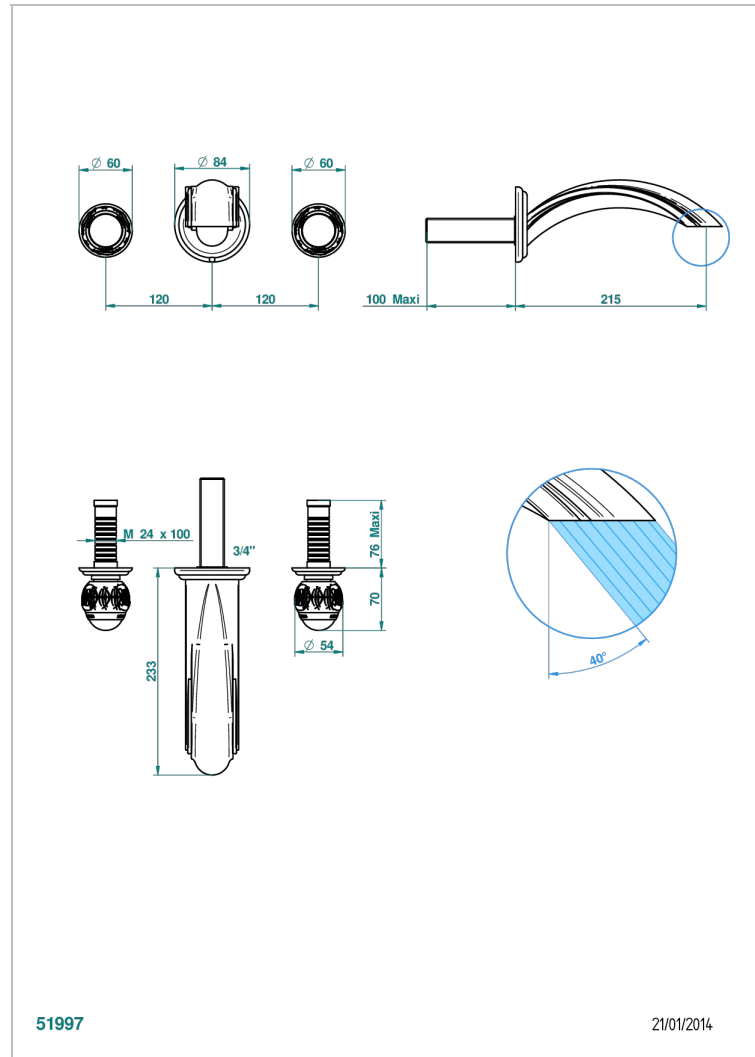

PANTHERE BLACK CRYSTAL

A2K-40SGB

Trim only for wall mounted 3-hole basin mixer

THG[®]
PARIS

CHARACTERISTIC

- Panthère Black crystal
- Trim only for wall mounted 3-hole basin mixer

RELATED SKU'S

- Ref. G00-40AC Rough parts for wall mounted 3 hole mixer, cross handle version
- Ref. G00-40AM Rough parts for wall mounted 3 hole mixer, lever handle version

AVAILABLE FINITIONS

Antique nickel - H28
Black ceram - D30
Blush PVD - H62
Brass color PVD - H49
Brown bronze color PVD - F33
Gold color PVD - H52

Graphite PVD - H64
Lacquered light bronze - D01
Matt Umber PVD - H67
Matt blush PVD - H60
Matt brass color PVD - H50
Matt brown bronze color PVD - F34