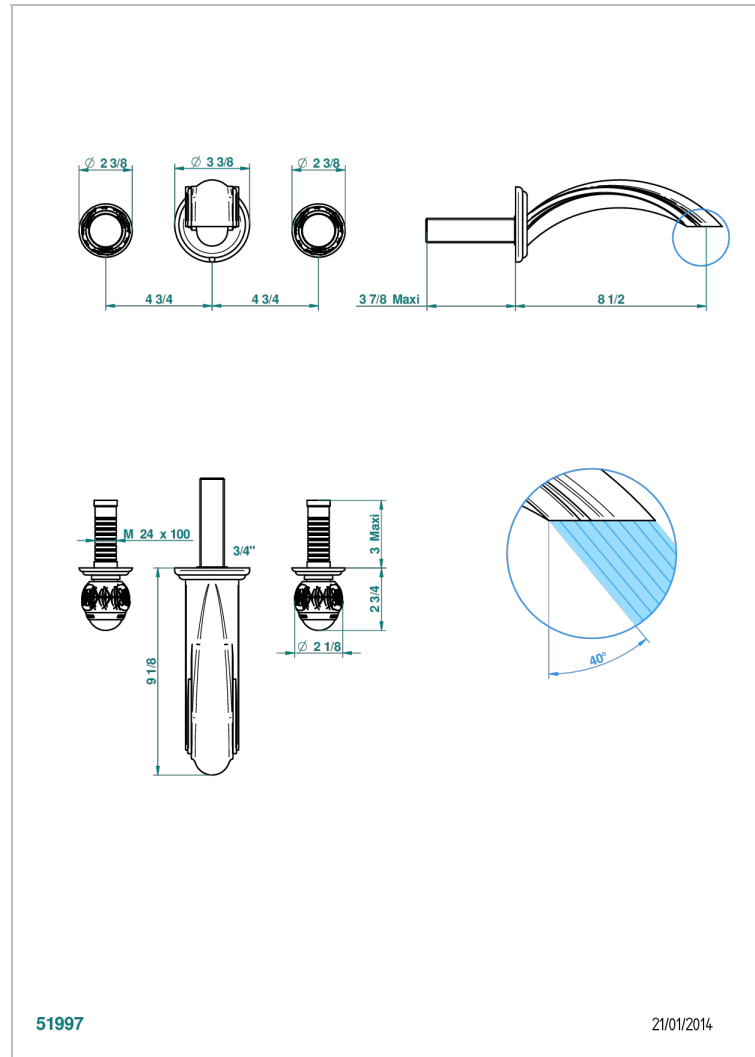

PANTHERE BLACK CRYSTAL

A2K-40SGB

Trim only for wall mounted 3-hole basin mixer

THG[®]
PARIS

CHARACTERISTIC

- Panthère Black crystal
- Trim only for wall mounted 3-hole basin mixer

RELATED SKU'S

- Ref. G00-40AC Rough parts for wall mounted 3 hole mixer, cross handle version
- Ref. G00-40AM Rough parts for wall mounted 3 hole mixer, lever handle version

AVAILABLE FINITIONS

Antique nickel - H28
Black ceram - D30
Blush PVD - H62
Brass color PVD - H49
Brown bronze color PVD - F33
Gold color PVD - H52

Graphite PVD - H64
Lacquered light bronze - D01
Matt Umber PVD - H67
Matt blush PVD - H60
Matt brass color PVD - H50
Matt brown bronze color PVD - F34