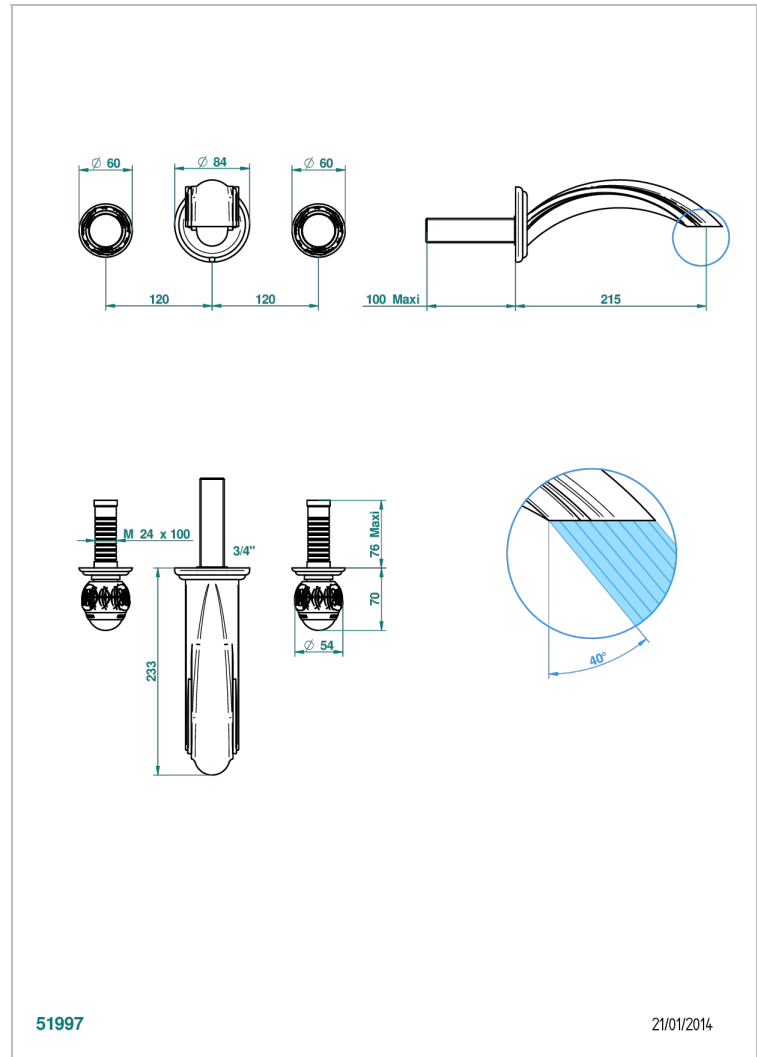

PANTHERE CRISTAL NEGRO

A2K-40SGB

Trim only for wall mounted 3-hole basin mixer

THG[®]
PARIS

51997

21/01/2014

CARACTERÍSTICAS

- Panthère cristal negro
- Trim only for wall mounted 3-hole basin mixer

PRODUCTOS RELACIONADOS

- Ref. G00-40AC Rough parts for wall mounted 3 hole mixer, cross handle version
- Ref. G00-40AM Rough parts for wall mounted 3 hole mixer, lever handle version

ACABADOS DISPONIBLES