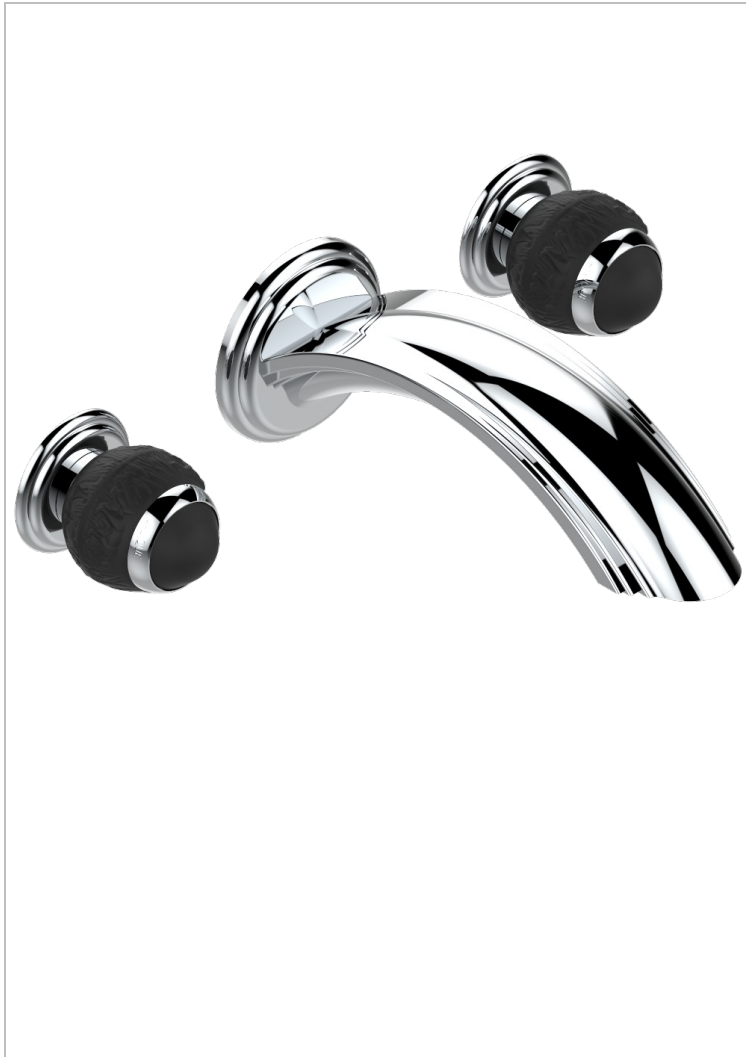

# PANTHERE BLACK CRYSTAL

A2K-40SGB

Trim only for wall mounted 3-hole basin mixer

THG<sup>®</sup>  
PARIS

## CHARACTERISTIC

- Panthère Black crystal
- Trim only for wall mounted 3-hole basin mixer

## RELATED SKU'S

- Ref. G00-40AC Rough parts for wall mounted 3 hole mixer, cross handle version
- Ref. G00-40AM Rough parts for wall mounted 3 hole mixer, lever handle version

## AVAILABLE FINITIONS

Antique nickel - H28  
Black ceram - D30  
Blush PVD - H62  
Brass color PVD - H49  
Brown bronze color PVD - F33  
Gold color PVD - H52

Graphite PVD - H64  
Lacquered light bronze - D01  
Matt Umber PVD - H67  
Matt blush PVD - H60  
Matt brass color PVD - H50  
Matt brown bronze color PVD - F34