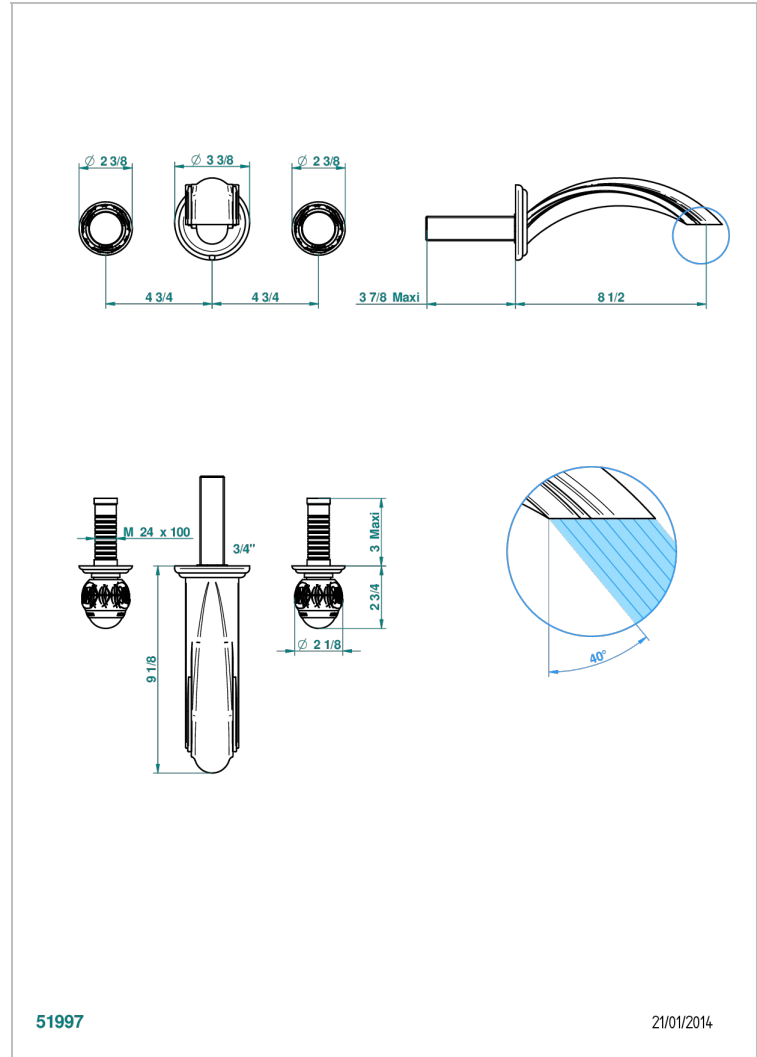

# PANTHERE BLACK CRYSTAL

A2K-40SGB

Trim only for wall mounted 3-hole basin mixer

THG<sup>®</sup>  
PARIS

## CHARACTERISTIC

- Panthère Black crystal
- Trim only for wall mounted 3-hole basin mixer

## RELATED SKU'S

- Ref. G00-40AC Rough parts for wall mounted 3 hole mixer, cross handle version
- Ref. G00-40AM Rough parts for wall mounted 3 hole mixer, lever handle version

## AVAILABLE FINITIONS

Antique nickel - H28  
Black ceram - D30  
Blush PVD - H62  
Brass color PVD - H49  
Brown bronze color PVD - F33  
Gold color PVD - H52

Graphite PVD - H64  
Lacquered light bronze - D01  
Matt Umber PVD - H67  
Matt blush PVD - H60  
Matt brass color PVD - H50  
Matt brown bronze color PVD - F34