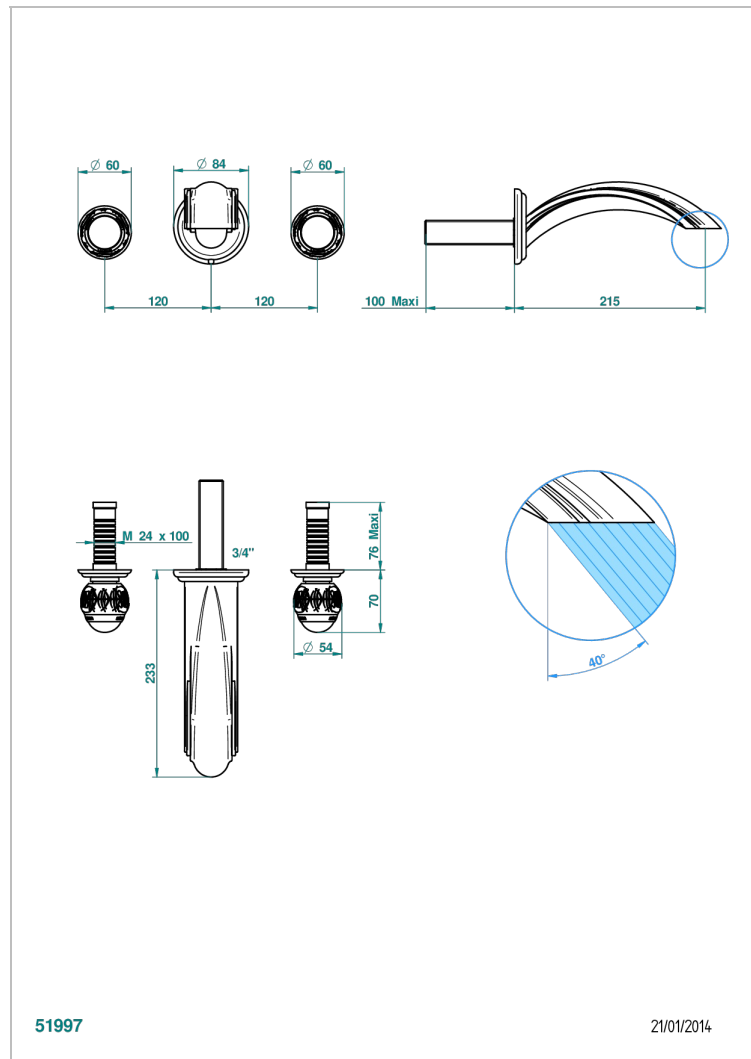

PANTHERE CRISTAL NEGRO

A2K-40SGB

Trim only for wall mounted 3-hole basin mixer

THG[®]
PARIS

51997

21/01/2014

CARACTERÍSTICAS

- Panthère cristal negro
- Trim only for wall mounted 3-hole basin mixer

PRODUCTOS RELACIONADOS

- Ref. G00-40AC Rough parts for wall mounted 3 hole mixer, cross handle version
- Ref. G00-40AM Rough parts for wall mounted 3 hole mixer, lever handle version

ACABADOS DISPONIBLES