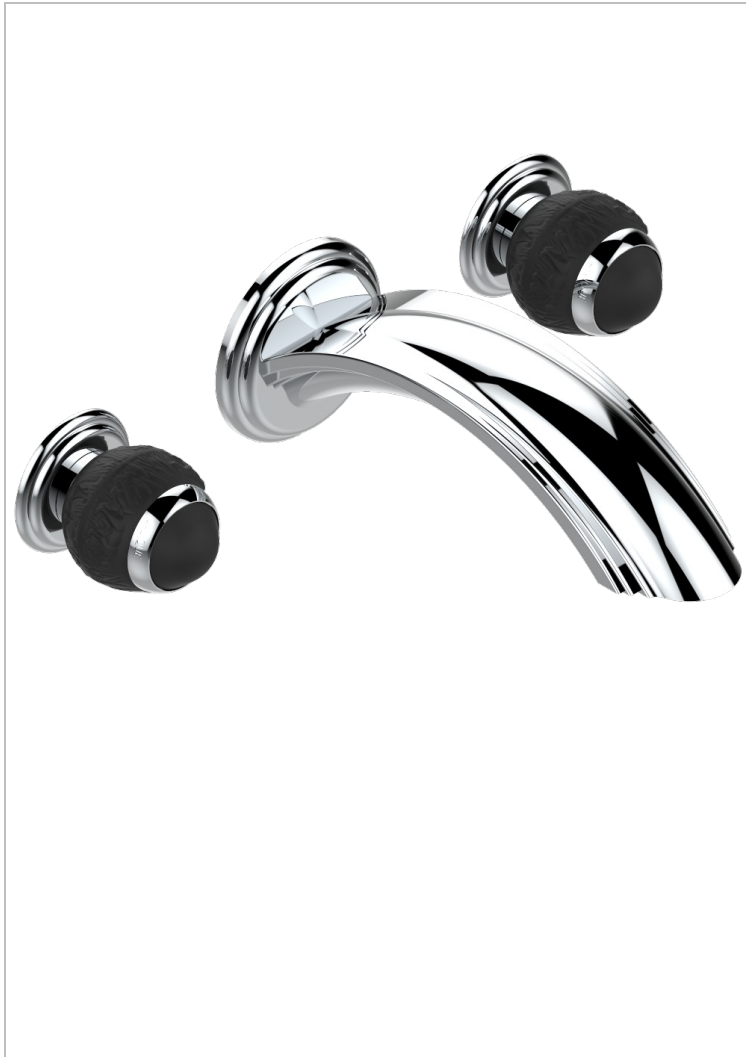

# PANTHERE CRISTAL NEGRO

A2K-40SGB

Trim only for wall mounted 3-hole basin mixer

THG<sup>®</sup>  
PARIS

51997

21/01/2014

## CARACTERÍSTICAS

- Panthère cristal negro
- Trim only for wall mounted 3-hole basin mixer

## PRODUCTOS RELACIONADOS

- Ref. G00-40AC Rough parts for wall mounted 3 hole mixer, cross handle version
- Ref. G00-40AM Rough parts for wall mounted 3 hole mixer, lever handle version

## ACABADOS DISPONIBLES

Bronce claro - D01  
Cerámica negra mate - D30  
Cobre viejo mate - H07  
Cromo - A02  
Cromo / dorado - G02  
Cromo mate - C02

Dorado - F01  
Dorado mate - F07  
Dorado pálido - F30  
Dorado pálido mate (sin barniz) - F31  
Níquel - B01  
Níquel mate - C01