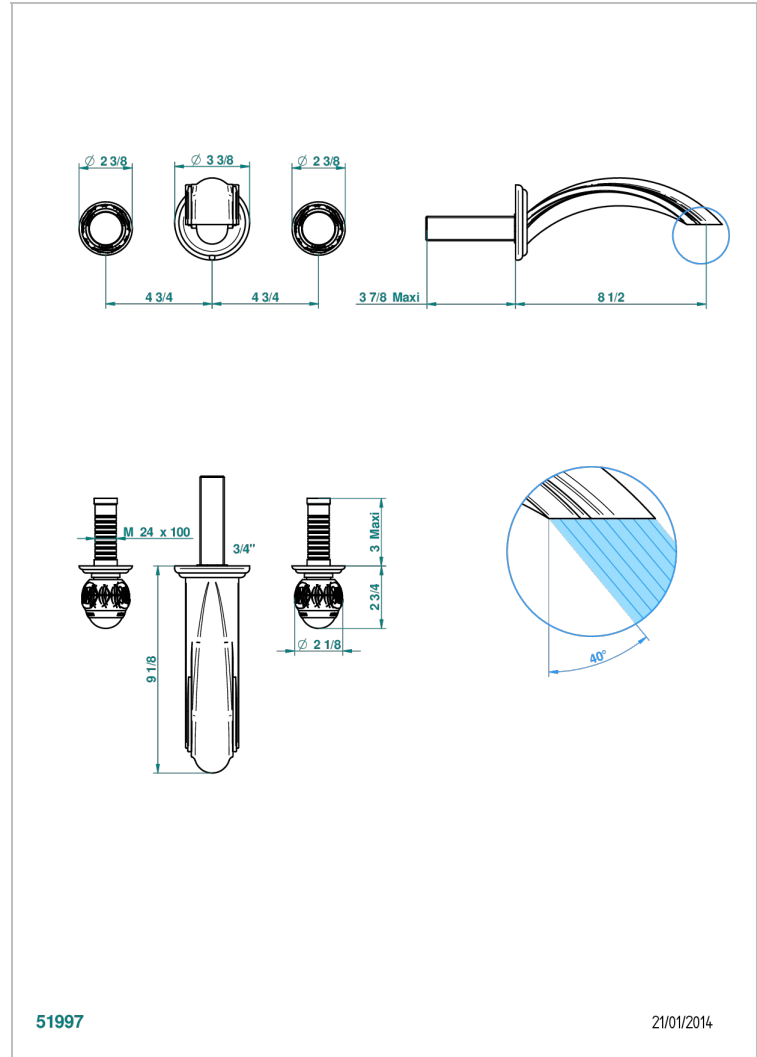

# PANTHERE CRISTAL NEGRO

A2K-40SGB

Trim only for wall mounted 3-hole basin mixer

THG<sup>®</sup>  
PARIS

51997

21/01/2014

## CARACTERÍSTICAS

- Panthère cristal negro
- Trim only for wall mounted 3-hole basin mixer

## PRODUCTOS RELACIONADOS

- Ref. G00-40AC Rough parts for wall mounted 3 hole mixer, cross handle version
- Ref. G00-40AM Rough parts for wall mounted 3 hole mixer, lever handle version