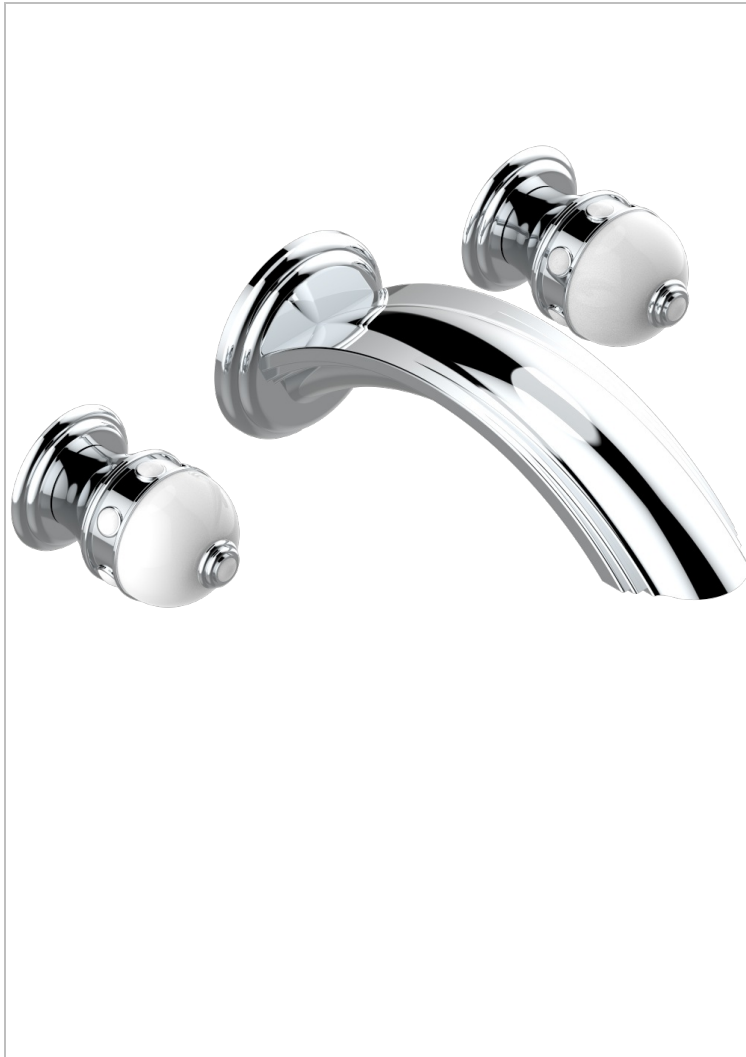

SULLY WHITE ONYX

U1S-41SGB

Trim for wall mounted 3-hole bath set only

THG[®]
PARIS

CHARACTERISTIC

- Sully white onyx
- Trim for wall mounted 3-hole bath set only

RELATED SKU'S

- Ref. G00-40AM/US Rough parts for wall set (one counter clockwise and one clockwise cartridges)

AVAILABLE FINITIONS

Black ceram - D30
Blush PVD - H62
Brass color PVD - H49
Brown bronze color PVD - F33
Chrome polished - A02
Chrome polished / gold polished - G02

Gold color PVD - H52
Gold mat - F07
Gold polished - F01
Graphite PVD - H64
Matt Umber PVD - H67
Matt blush PVD - H60

Matt brass color PVD - H50
Matt brown bronze color PVD - F34
Matt chrome (American satin) - C02
Matt gold color PVD - H53
Matt graphite PVD - H65
Matt nickel (American satin) - C01

Matt nickel color PVD - H56
Nickel antique / Sovereign - H28
Nickel color PVD - H55
Nickel polished - B01
Soft gold - F30
Soft matt gold - F31