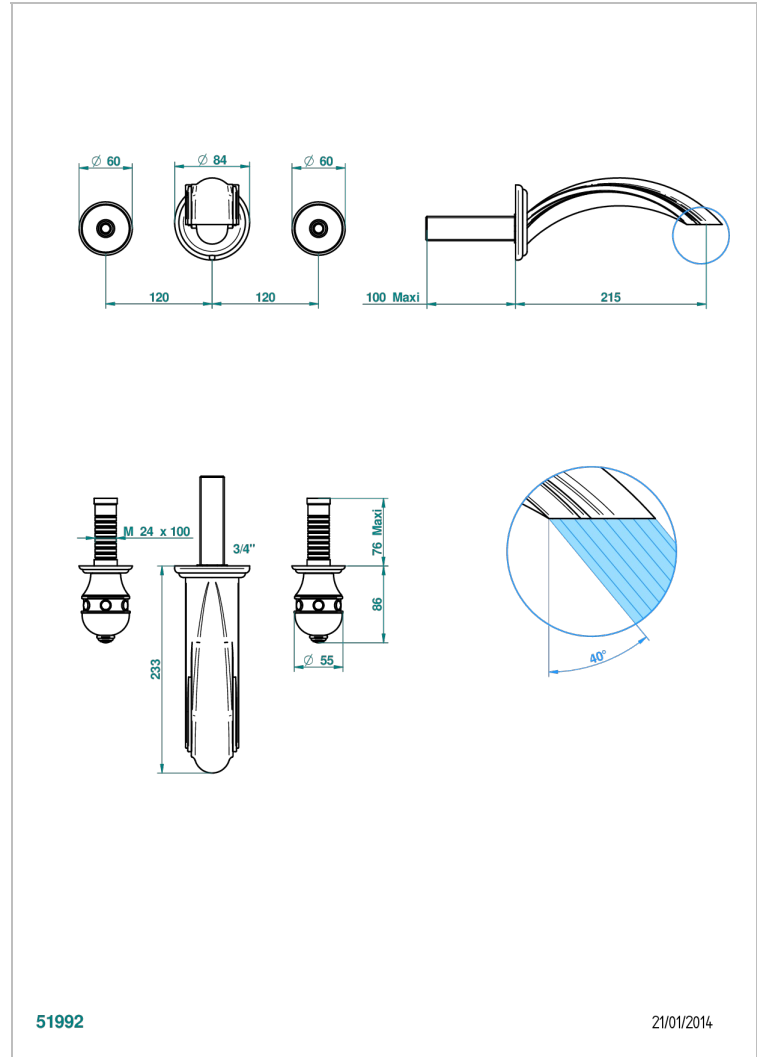

SULLY WHITE ONYX

U1S-41SGB

Trim for wall mounted 3-hole bath set only

THG[®]
PARIS

CHARACTERISTIC

- Sully white onyx
- Trim for wall mounted 3-hole bath set only

RELATED SKU'S

- Ref. G00-40AM/US Rough parts for wall set (one counter clockwise and one clockwise cartridges)

AVAILABLE FINITIONS

Black ceram - D30
Blush PVD - H62
Brass color PVD - H49
Brown bronze color PVD - F33
Chrome polished - A02
Chrome polished / gold polished - G02

Gold color PVD - H52
Gold mat - F07
Gold polished - F01
Graphite PVD - H64
Matt Umber PVD - H67
Matt blush PVD - H60

Umber PVD - H66