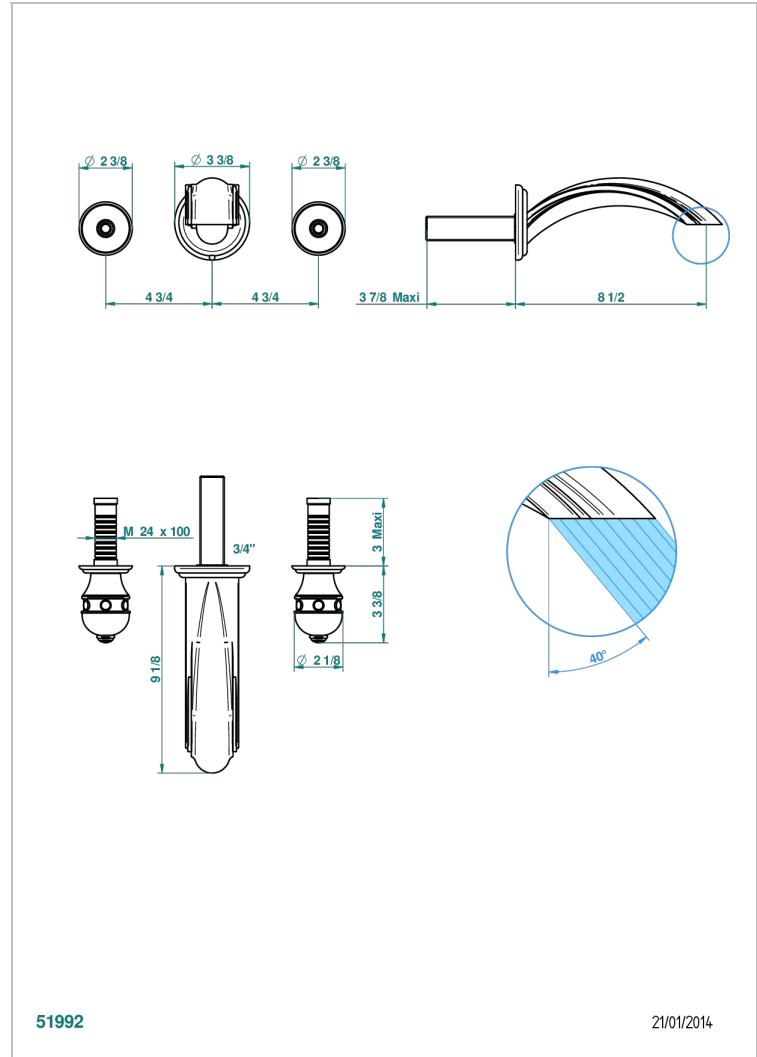

SULLY WHITE ONYX

U1S-41SGB

Trim for wall mounted 3-hole bath set only

THG[®]
PARIS

CHARACTERISTIC

- Sully white onyx
- Trim for wall mounted 3-hole bath set only

RELATED SKU'S

- Ref. G00-40AM/US Rough parts for wall set (one counter clockwise and one clockwise cartridges)

AVAILABLE FINITIONS

Black ceram - D30
Blush PVD - H62
Brass color PVD - H49
Brown bronze color PVD - F33
Chrome polished - A02
Chrome polished / gold polished - G02

Gold color PVD - H52
Gold mat - F07
Gold polished - F01
Graphite PVD - H64
Matt Umber PVD - H67
Matt blush PVD - H60

Umber PVD - H66