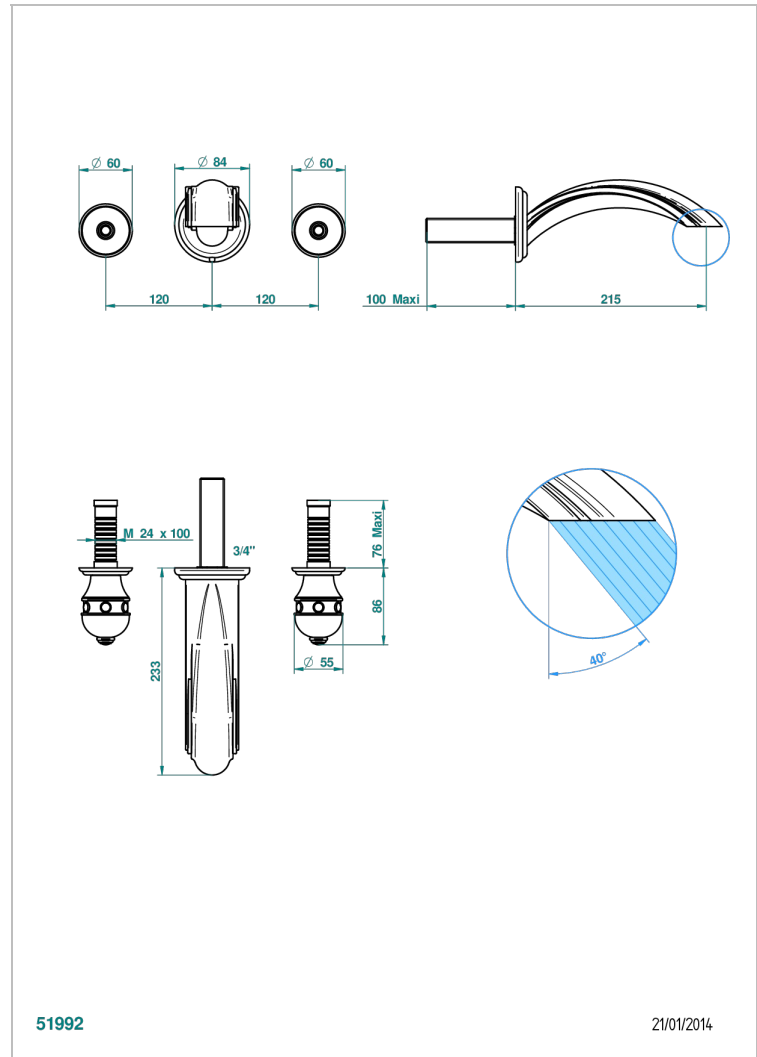

SULLY WHITE ONYX

U1S-41SGB

Trim only for wall mounted 3-hole bath mixer

THG[®]
PARIS

CHARACTERISTIC

- Sully white onyx
- Trim only for wall mounted 3-hole bath mixer

RELATED SKU'S

- Ref. G00-40AC Rough parts for wall mounted 3 hole mixer, cross handle version
- Ref. G00-40AM Rough parts for wall mounted 3 hole mixer, lever handle version

AVAILABLE FINITIONS

Antique nickel - H28
Black ceram - D30
Blush PVD - H62
Brass color PVD - H49
Brown bronze color PVD - F33
Gold color PVD - H52

Graphite PVD - H64
Matt Umber PVD - H67
Matt blush PVD - H60
Matt brass color PVD - H50
Matt brown bronze color PVD - F34
Matt chrome - C02