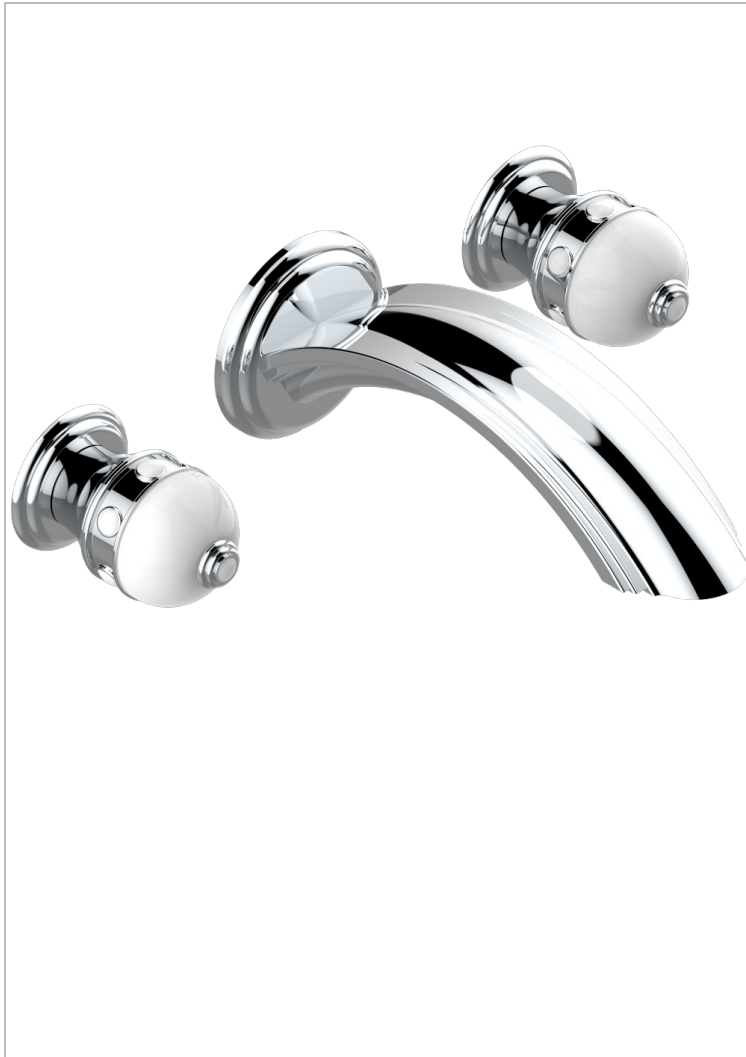

SULLY WHITE ONYX

U1S-41SGB

Trim only for wall mounted 3-hole bath mixer

THG[®]
PARIS

CHARACTERISTIC

- Sully white onyx
- Trim only for wall mounted 3-hole bath mixer

RELATED SKU'S

- Ref. G00-40AC Rough parts for wall mounted 3 hole mixer, cross handle version
- Ref. G00-40AM Rough parts for wall mounted 3 hole mixer, lever handle version

AVAILABLE FINITIONS

Antique nickel - H28
Black ceram - D30
Blush PVD - H62
Brass color PVD - H49
Brown bronze color PVD - F33
Gold color PVD - H52

Graphite PVD - H64
Matt Umber PVD - H67
Matt blush PVD - H60
Matt brass color PVD - H50
Matt brown bronze color PVD - F34
Matt chrome - C02

Matt gold - F07
Matt gold color PVD - H53
Matt graphite PVD - H65
Matt nickel (color finish) - C01
Matt nickel color PVD - H56
Nickel color PVD - H55

Polished chrome (color finish) - A02
Polished chrome / Polished gold (color finish) - G02
Polished gold (color finish) - F01
Polished nickel - B01
Soft gold - F30
Soft matt gold - F31
Umber PVD - H66