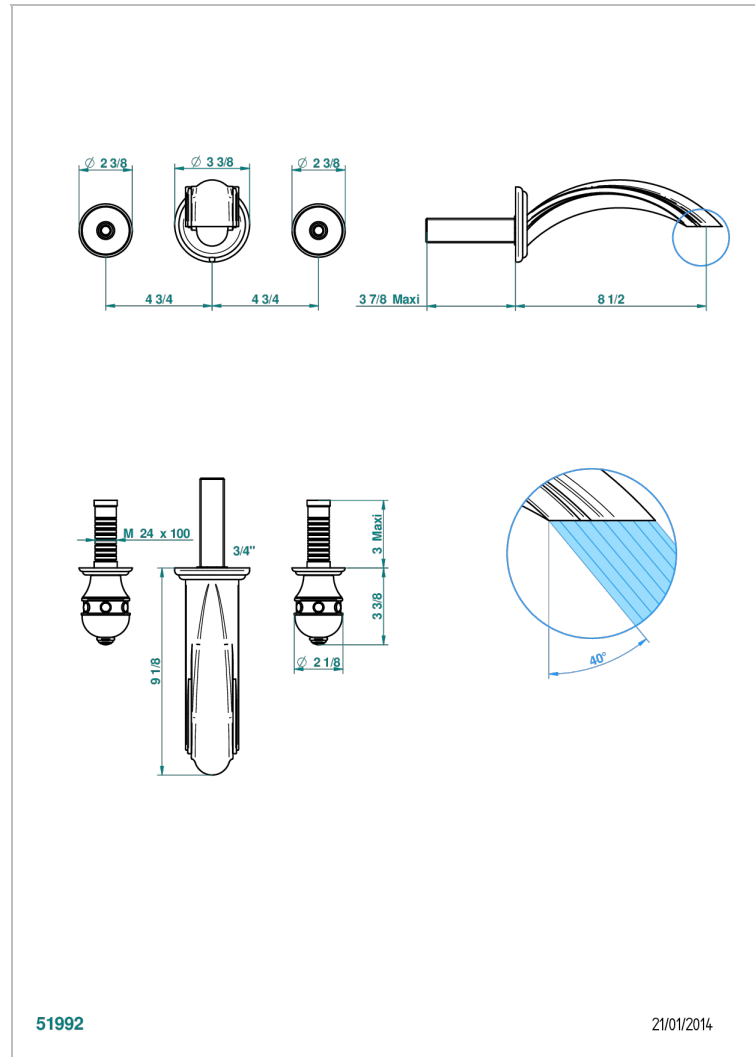

SULLY WHITE ONYX

U1S-41SGB

Trim only for wall mounted 3-hole bath mixer

THG[®]
PARIS

51992

21/01/2014

CHARACTERISTIC

- Sully white onyx
- Trim only for wall mounted 3-hole bath mixer

RELATED SKU'S

- Ref. G00-40AC Rough parts for wall mounted 3 hole mixer, cross handle version
- Ref. G00-40AM Rough parts for wall mounted 3 hole mixer, lever handle version

AVAILABLE FINITIONS

Antique nickel - H28
Black ceram - D30
Blush PVD - H62
Brass color PVD - H49
Brown bronze color PVD - F33
Gold color PVD - H52