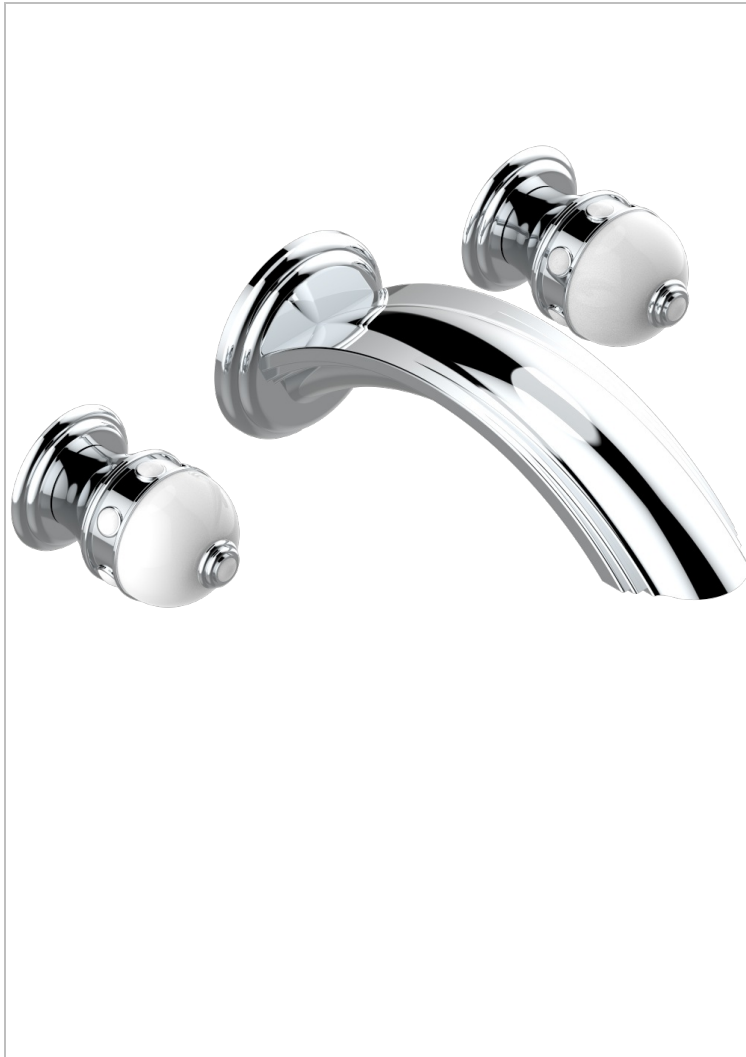

SULLY WHITE ONYX

U1S-41SGB

Trim only for wall mounted 3-hole bath mixer

THG[®]
PARIS

51992

21/01/2014

CHARACTERISTIC

- Sully white onyx
- Trim only for wall mounted 3-hole bath mixer

RELATED SKU'S

- Ref. G00-40AC Rough parts for wall mounted 3 hole mixer, cross handle version
- Ref. G00-40AM Rough parts for wall mounted 3 hole mixer, lever handle version

AVAILABLE FINITIONS

Antique nickel - H28
Black ceram - D30
Blush PVD - H62
Brass color PVD - H49
Brown bronze color PVD - F33
Gold color PVD - H52

Polished chrome (color finish) - A02
Polished chrome / Polished gold (color finish) - G02
Polished gold (color finish) - F01
Polished nickel - B01
Soft gold - F30
Soft matt gold - F31
Umber PVD - H66