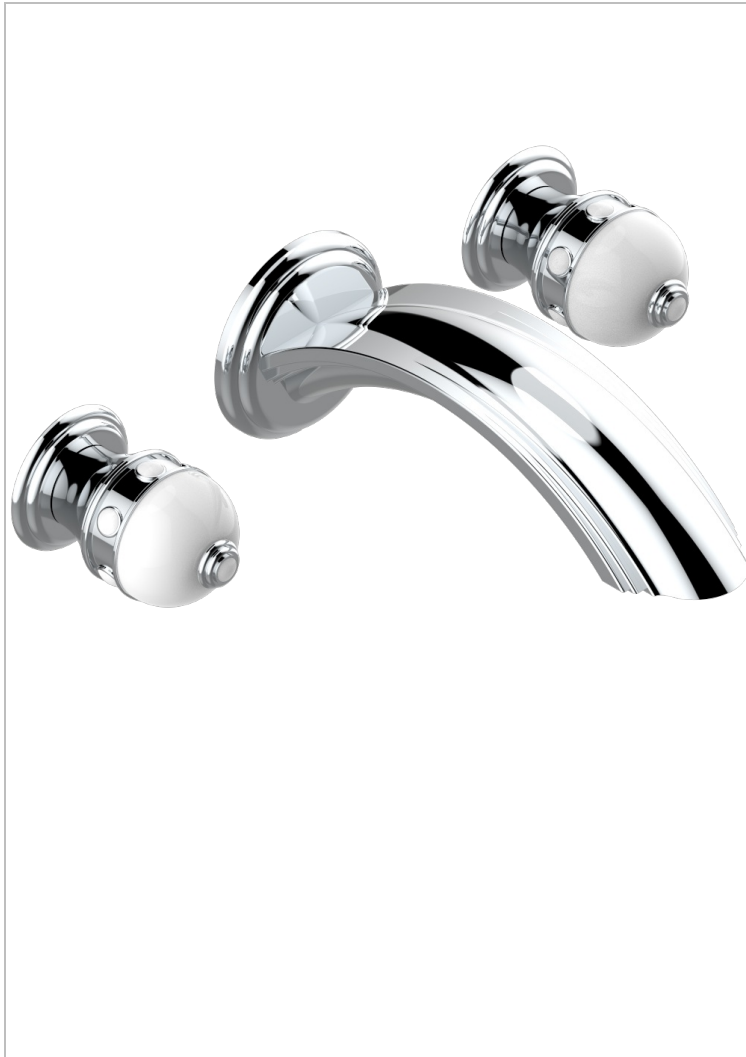

SULLY WHITE ONYX

U1S-40SGBUS

Trim for wall mounted 3-hole lavatory set only

THG[®]
PARIS

CHARACTERISTIC

- Sully white onyx
- Trim for wall mounted 3-hole lavatory set only

RELATED SKU'S

- Ref. G00-40AM/US Rough parts for wall set (one counter clockwise and one clockwise cartridges)

AVAILABLE FINITIONS

Black ceram - D30
Blush PVD - H62
Brass color PVD - H49
Brown bronze color PVD - F33
Chrome polished - A02
Chrome polished / gold polished - G02

Gold color PVD - H52
Gold mat - F07
Gold polished - F01
Graphite PVD - H64
Matt Umber PVD - H67
Matt blush PVD - H60

Matt brass color PVD - H50
Matt brown bronze color PVD - F34
Matt chrome (American satin) - C02
Matt gold color PVD - H53
Matt graphite PVD - H65
Matt nickel (American satin) - C01

Matt nickel color PVD - H56
Nickel antique / Sovereign - H28
Nickel color PVD - H55
Nickel polished - B01
Soft gold - F30
Soft matt gold - F31