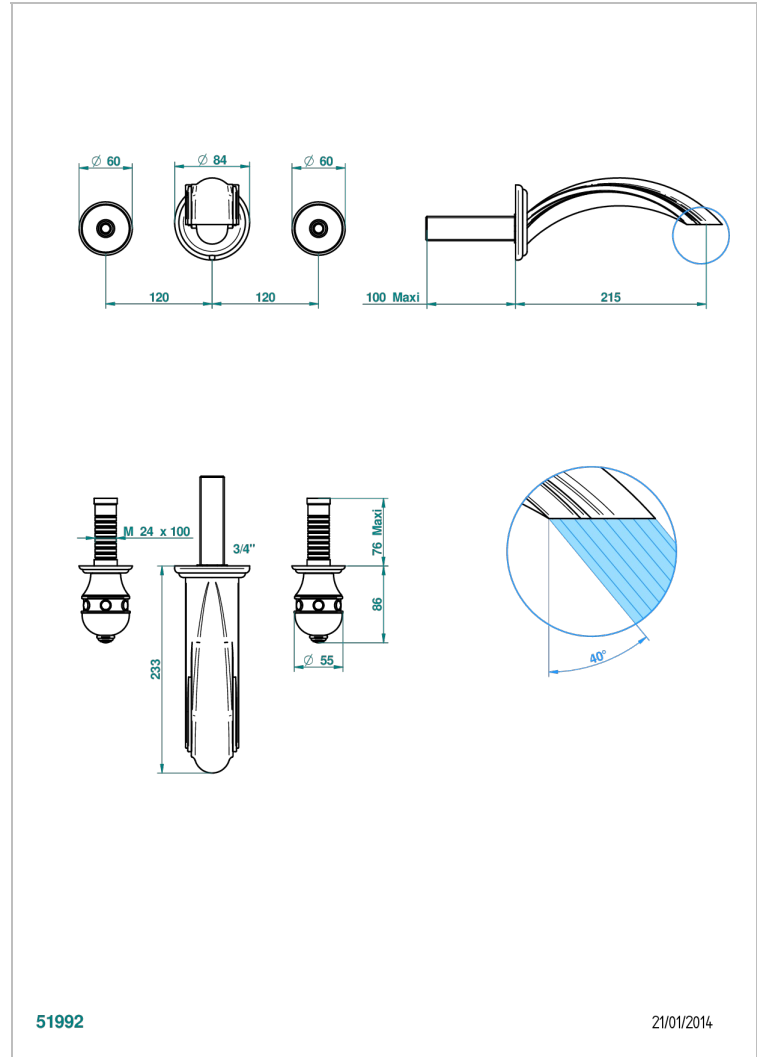

SULLY WHITE ONYX

U1S-40SGBUS

Trim for wall mounted 3-hole lavatory set only

THG[®]
PARIS

CHARACTERISTIC

- Sully white onyx
- Trim for wall mounted 3-hole lavatory set only

RELATED SKU'S

- Ref. G00-40AM/US Rough parts for wall set (one counter clockwise and one clockwise cartridges)

AVAILABLE FINITIONS

Black ceram - D30
Blush PVD - H62
Brass color PVD - H49
Brown bronze color PVD - F33
Chrome polished - A02
Chrome polished / gold polished - G02

Gold color PVD - H52
Gold mat - F07
Gold polished - F01
Graphite PVD - H64
Matt Umber PVD - H67
Matt blush PVD - H60

Umber PVD - H66