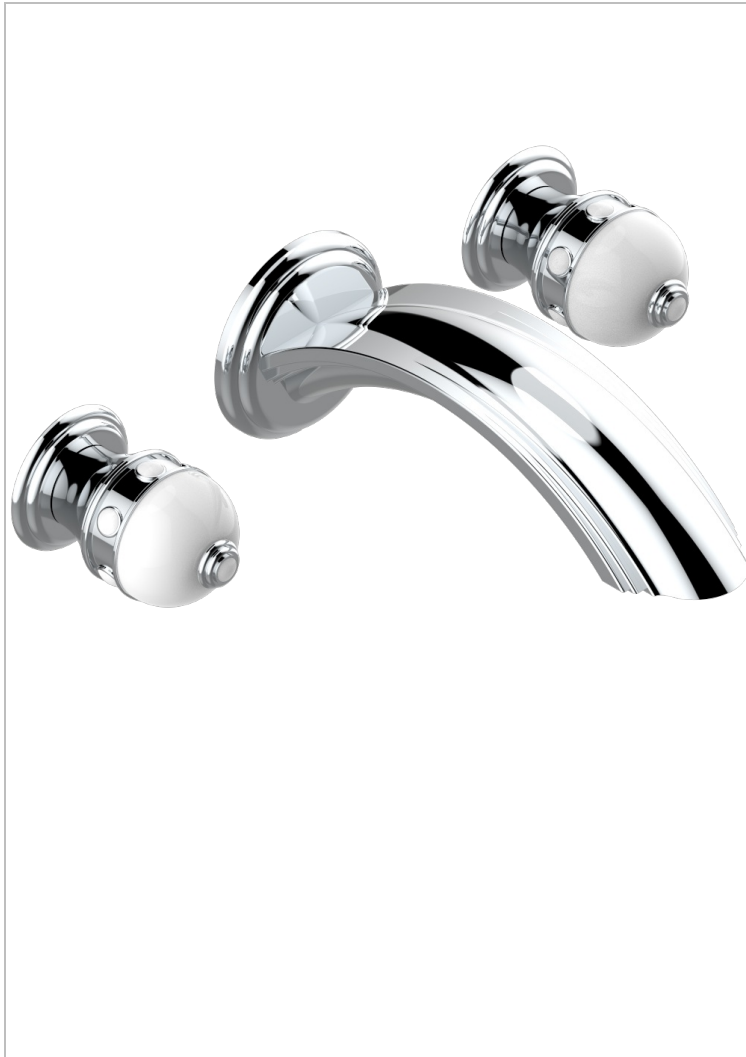

# SULLY WHITE ONYX

U1S-40SGBUS

Trim for wall mounted 3-hole lavatory set only

THG<sup>®</sup>  
PARIS

## CHARACTERISTIC

- Sully white onyx
- Trim for wall mounted 3-hole lavatory set only

## RELATED SKU'S

- Ref. G00-40AM/US Rough parts for wall set (one counter clockwise and one clockwise cartridges)