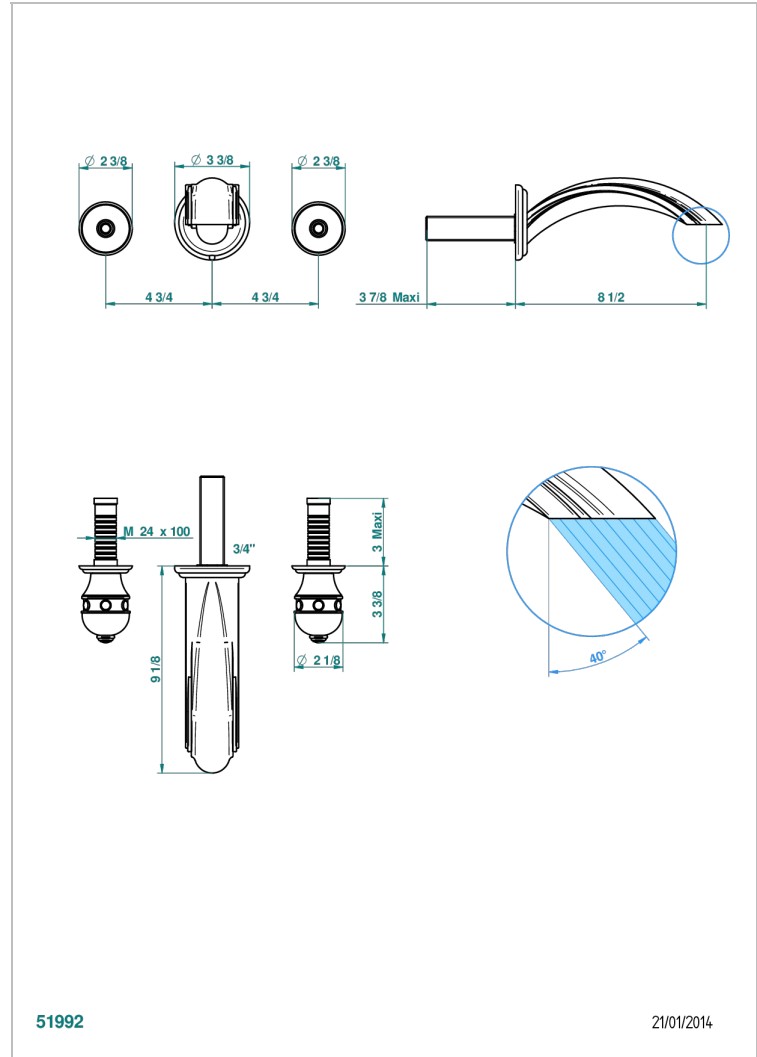

# SULLY WHITE ONYX

U1S-40SGBUS

Trim for wall mounted 3-hole lavatory set only

THG<sup>®</sup>  
PARIS

## CHARACTERISTIC

- Sully white onyx
- Trim for wall mounted 3-hole lavatory set only

## RELATED SKU'S

- Ref. G00-40AM/US Rough parts for wall set (one counter clockwise and one clockwise cartridges)