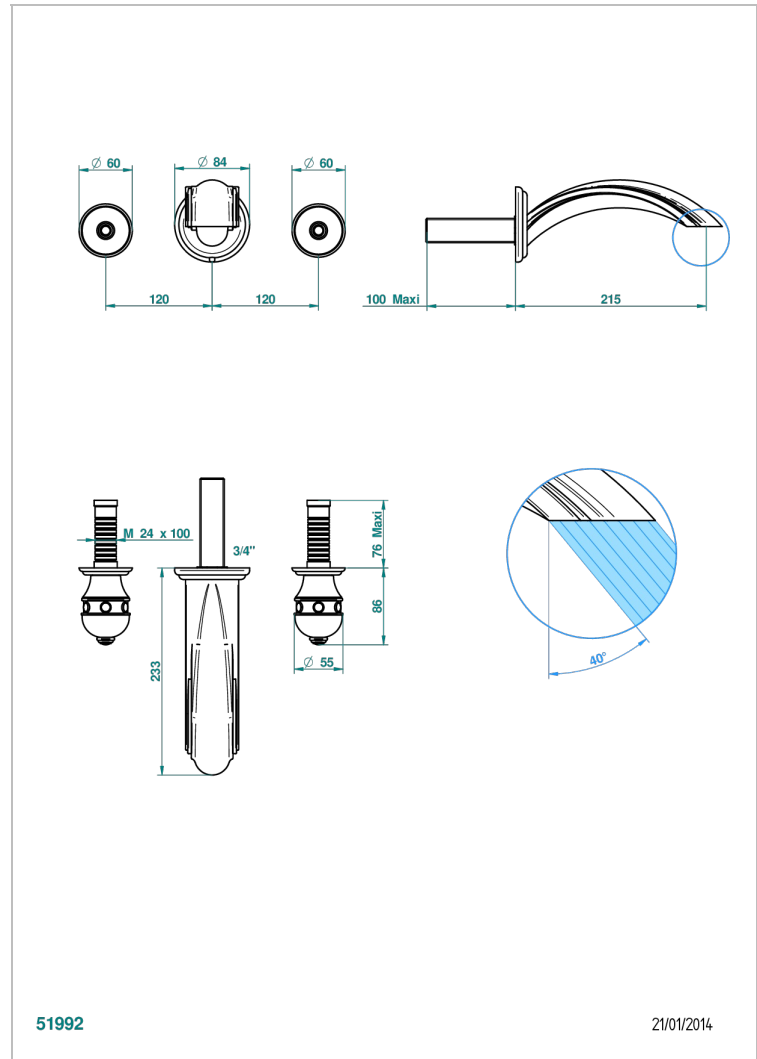

# SULLY WHITE ONYX

U1S-40SGB

Trim only for wall mounted 3-hole basin mixer

THG<sup>®</sup>  
PARIS

51992

21/01/2014

## CHARACTERISTIC

- Sully white onyx
- Trim only for wall mounted 3-hole basin mixer

## RELATED SKU'S

- Ref. G00-40AC Rough parts for wall mounted 3 hole mixer, cross handle version
- Ref. G00-40AM Rough parts for wall mounted 3 hole mixer, lever handle version

## AVAILABLE FINITIONS

Antique nickel - H28  
Black ceram - D30  
Blush PVD - H62  
Brass color PVD - H49  
Brown bronze color PVD - F33  
Gold color PVD - H52

Graphite PVD - H64  
Matt Umber PVD - H67  
Matt blush PVD - H60  
Matt brass color PVD - H50  
Matt brown bronze color PVD - F34  
Matt chrome - C02