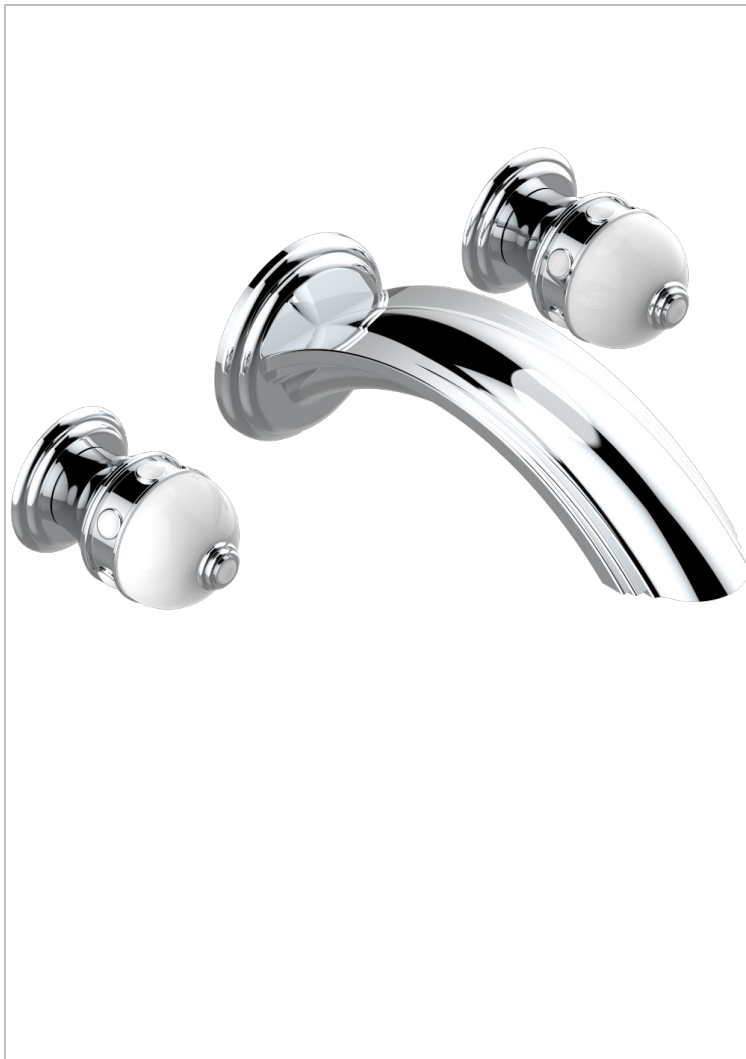

# SULLY WHITE ONYX

U1S-40SGB

Trim only for wall mounted 3-hole basin mixer

THG<sup>®</sup>  
PARIS

51992

21/01/2014

## CHARACTERISTIC

- Sully white onyx
- Trim only for wall mounted 3-hole basin mixer

## RELATED SKU'S

- Ref. G00-40AC Rough parts for wall mounted 3 hole mixer, cross handle version
- Ref. G00-40AM Rough parts for wall mounted 3 hole mixer, lever handle version

## AVAILABLE FINITIONS

Antique nickel - H28  
Black ceram - D30  
Blush PVD - H62  
Brass color PVD - H49  
Brown bronze color PVD - F33  
Gold color PVD - H52

Graphite PVD - H64  
Matt Umber PVD - H67  
Matt blush PVD - H60  
Matt brass color PVD - H50  
Matt brown bronze color PVD - F34  
Matt chrome - C02