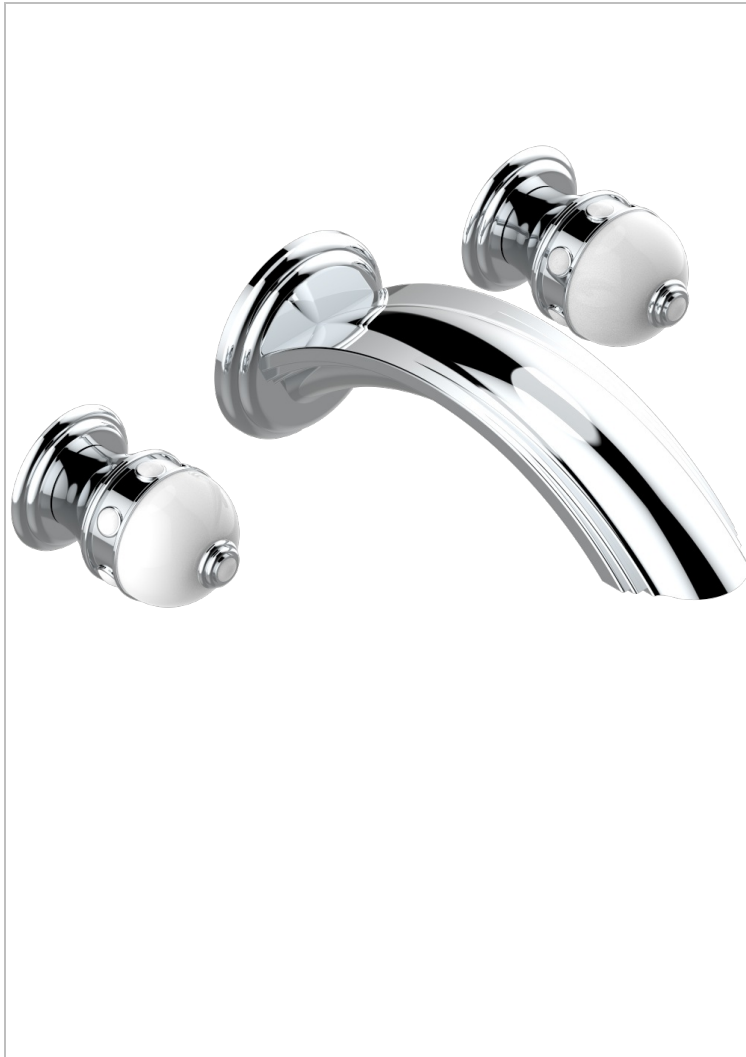

SULLY WHITE ONYX

U1S-40SGB

Trim only for wall mounted 3-hole basin mixer

THG[®]
PARIS

51992

21/01/2014

CHARACTERISTIC

- Sully white onyx
- Trim only for wall mounted 3-hole basin mixer

RELATED SKU'S

- Ref. G00-40AC Rough parts for wall mounted 3 hole mixer, cross handle version
- Ref. G00-40AM Rough parts for wall mounted 3 hole mixer, lever handle version

AVAILABLE FINITIONS

Antique nickel - H28
Black ceram - D30
Blush PVD - H62
Brass color PVD - H49
Brown bronze color PVD - F33
Gold color PVD - H52

Polished chrome (color finish) - A02
Polished chrome / Polished gold (color finish) - G02
Polished gold (color finish) - F01
Polished nickel - B01
Soft gold - F30
Soft matt gold - F31
Umber PVD - H66