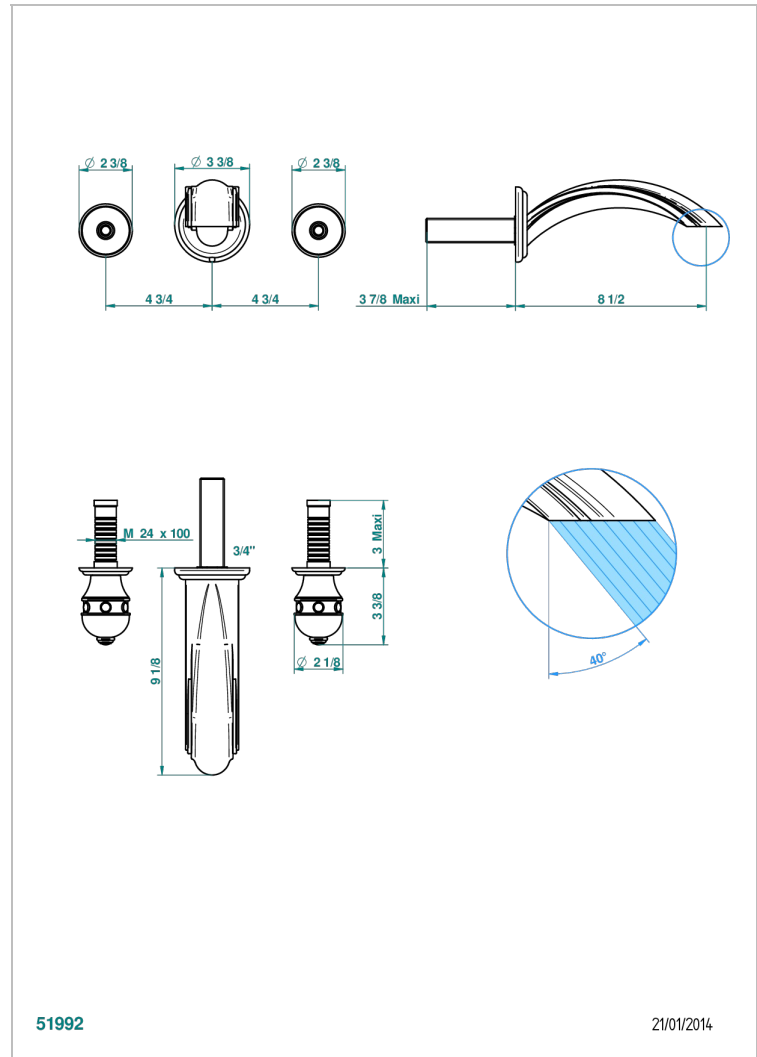

SULLY WHITE ONYX

U1S-40SGB

Trim only for wall mounted 3-hole basin mixer

THG[®]
PARIS

51992

21/01/2014

CHARACTERISTIC

- Sully white onyx
- Trim only for wall mounted 3-hole basin mixer

RELATED SKU'S

- Ref. G00-40AC Rough parts for wall mounted 3 hole mixer, cross handle version
- Ref. G00-40AM Rough parts for wall mounted 3 hole mixer, lever handle version

AVAILABLE FINITIONS

Antique nickel - H28
Black ceram - D30
Blush PVD - H62
Brass color PVD - H49
Brown bronze color PVD - F33
Gold color PVD - H52