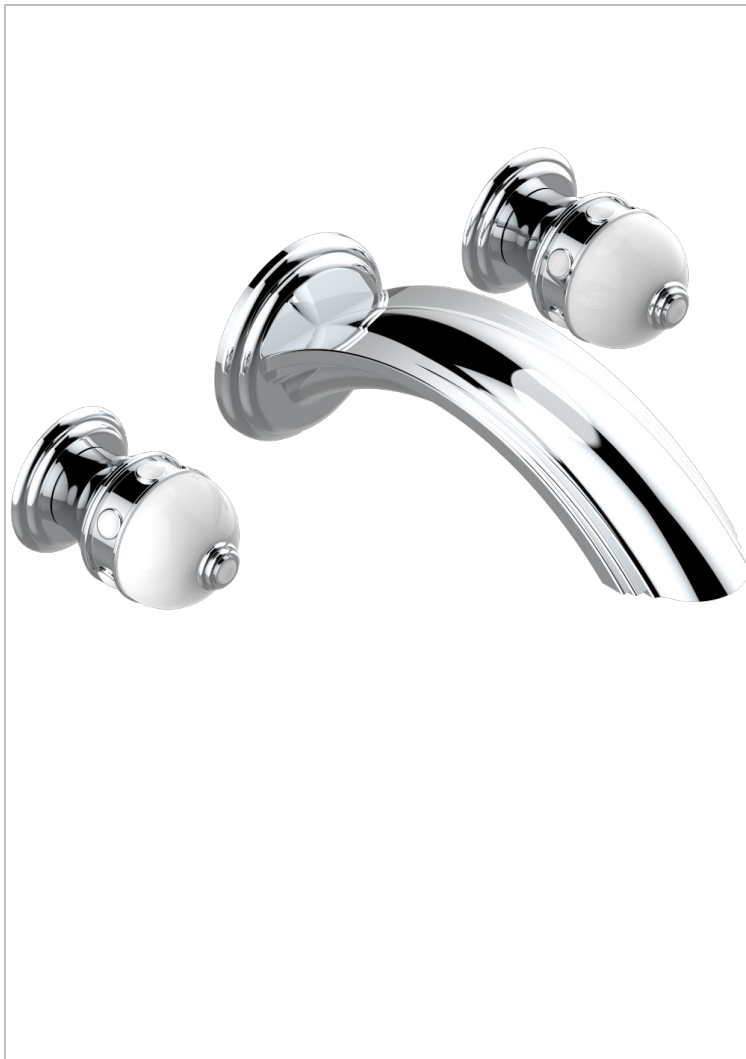

SULLY WHITE ONYX

U1S-40SGB

Trim only for wall mounted 3-hole basin mixer

THG[®]
PARIS

51992

21/01/2014

CHARACTERISTIC

- Sully white onyx
- Trim only for wall mounted 3-hole basin mixer

RELATED SKU'S

- Ref. G00-40AC Rough parts for wall mounted 3 hole mixer, cross handle version
- Ref. G00-40AM Rough parts for wall mounted 3 hole mixer, lever handle version

AVAILABLE FINITIONS

Antique nickel - H28
Black ceram - D30
Blush PVD - H62
Brass color PVD - H49
Brown bronze color PVD - F33
Gold color PVD - H52

Polished chrome (color finish) - A02
Polished chrome / Polished gold (color finish) - G02
Polished gold (color finish) - F01
Polished nickel - B01
Soft gold - F30
Soft matt gold - F31
Umber PVD - H66