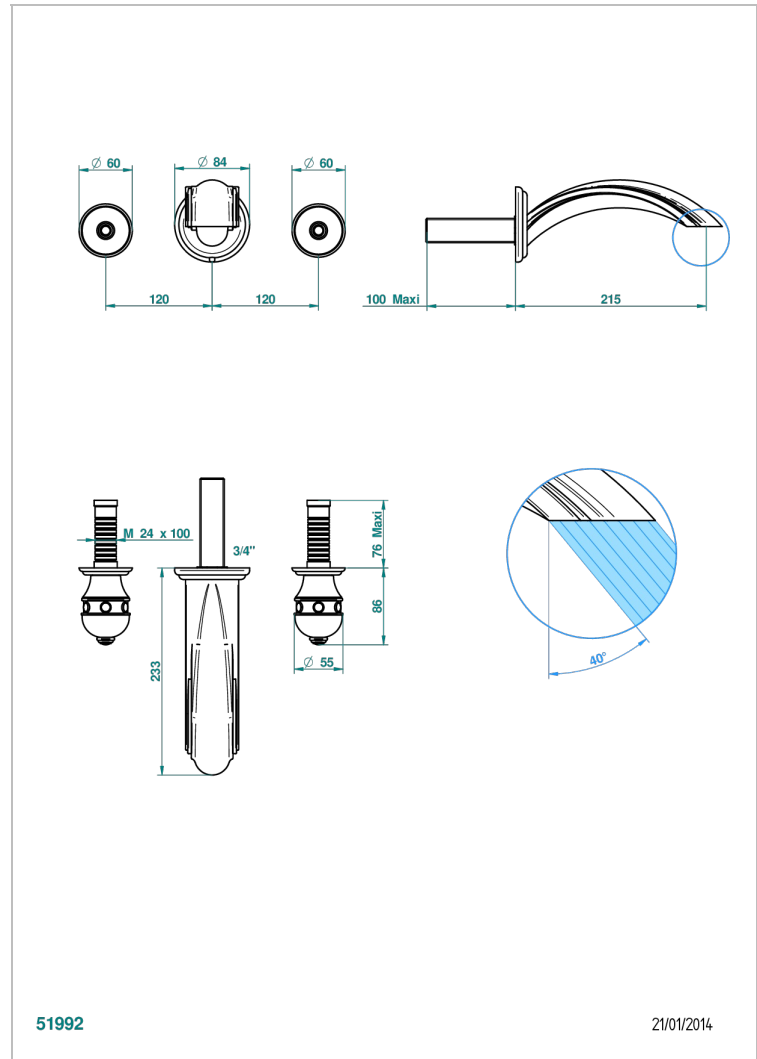

SULLY WHITE ONYX

U1S-40SGB

Trim only for wall mounted 3-hole basin mixer

THG[®]
PARIS

51992

21/01/2014

CHARACTERISTIC

- Sully white onyx
- Trim only for wall mounted 3-hole basin mixer

RELATED SKU'S

- Ref. G00-40AC Rough parts for wall mounted 3 hole mixer, cross handle version
- Ref. G00-40AM Rough parts for wall mounted 3 hole mixer, lever handle version

AVAILABLE FINITIONS

Antique nickel - H28
Black ceram - D30
Blush PVD - H62
Brass color PVD - H49
Brown bronze color PVD - F33
Gold color PVD - H52