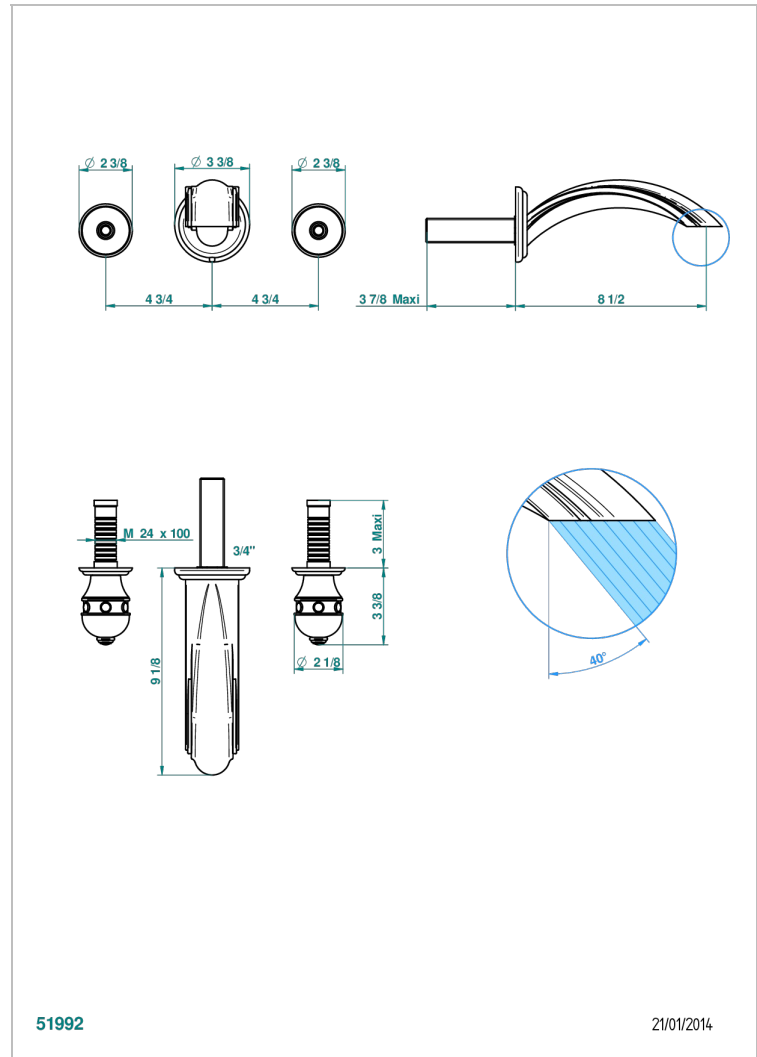

SULLY ONICE BLANCO

U1S-40SGB

Trim only for wall mounted 3-hole basin mixer

THG[®]
PARIS

CARACTERÍSTICAS

- Sully Onice Blanco
- Trim only for wall mounted 3-hole basin mixer

PRODUCTOS RELACIONADOS

- Ref. G00-40AC Rough parts for wall mounted 3 hole mixer, cross handle version
- Ref. G00-40AM Rough parts for wall mounted 3 hole mixer, lever handle version

ACABADOS DISPONIBLES

Cerámica negra mate - D30
Cromo - A02
Cromo / dorado - G02
Cromo mate - C02
Dorado - F01
Dorado mate - F07

Dorado pálido - F30
Dorado pálido mate (sin barniz) - F31
Níquel - B01
Níquel mate - C01
Níquel viejo - H28
Pvd blush - H62