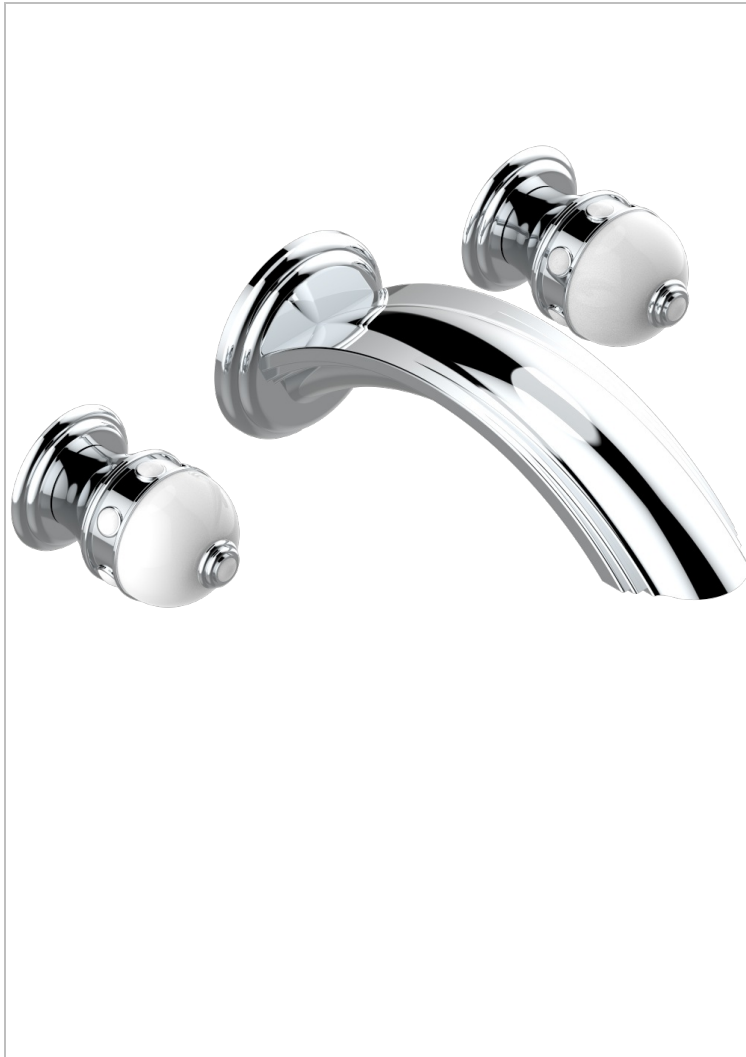

SULLY ONICE BLANCO

U1S-40SGB

Trim only for wall mounted 3-hole basin mixer

THG[®]
PARIS

CARACTERÍSTICAS

- Sully Onice Blanco
- Trim only for wall mounted 3-hole basin mixer

PRODUCTOS RELACIONADOS

- Ref. G00-40AC Rough parts for wall mounted 3 hole mixer, cross handle version
- Ref. G00-40AM Rough parts for wall mounted 3 hole mixer, lever handle version

ACABADOS DISPONIBLES

Cerámica negra mate - D30
Cromo - A02
Cromo / dorado - G02
Cromo mate - C02
Dorado - F01
Dorado mate - F07

Dorado pálido - F30
Dorado pálido mate (sin barniz) - F31
Níquel - B01
Níquel mate - C01
Níquel viejo - H28
Pvd blush - H62