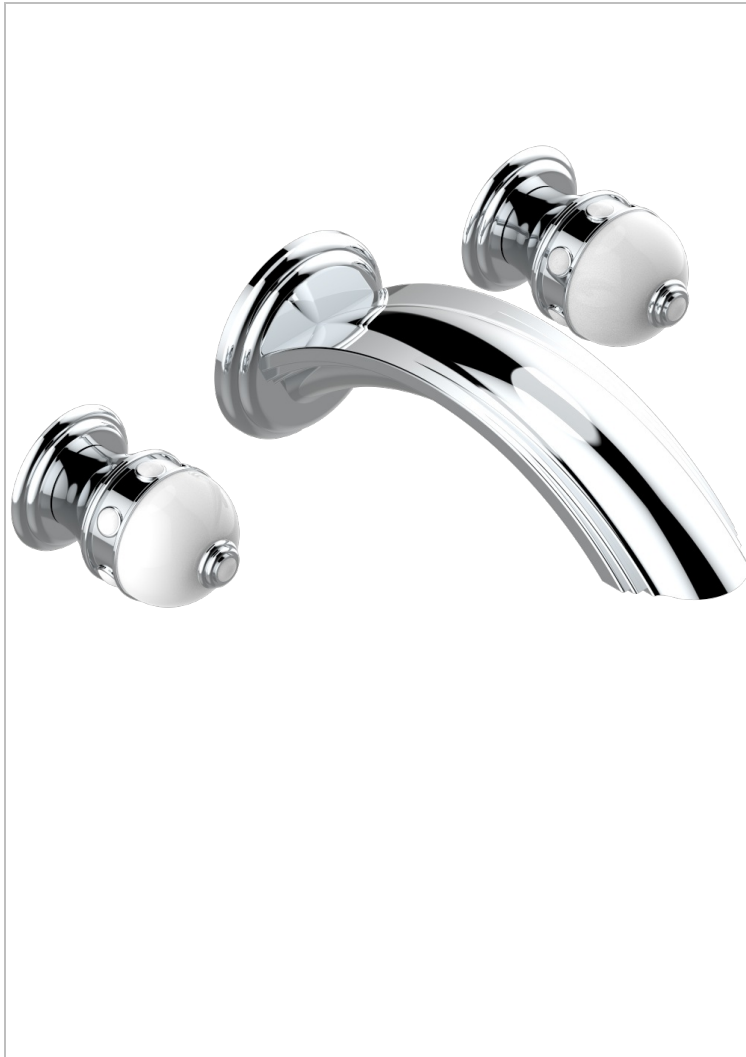

# SULLY ONICE BLANCO

U1S-40SGB

Trim only for wall mounted 3-hole basin mixer

THG<sup>®</sup>  
PARIS

## CARACTERÍSTICAS

- Sully Onice Blanco
- Trim only for wall mounted 3-hole basin mixer

## PRODUCTOS RELACIONADOS

- Ref. G00-40AC Rough parts for wall mounted 3 hole mixer, cross handle version
- Ref. G00-40AM Rough parts for wall mounted 3 hole mixer, lever handle version

## ACABADOS DISPONIBLES

Cerámica negra mate - D30  
Cromo - A02  
Cromo / dorado - G02  
Cromo mate - C02  
Dorado - F01  
Dorado mate - F07

Dorado pálido - F30  
Dorado pálido mate (sin barniz) - F31  
Níquel - B01  
Níquel mate - C01  
Níquel viejo - H28  
Pvd blush - H62