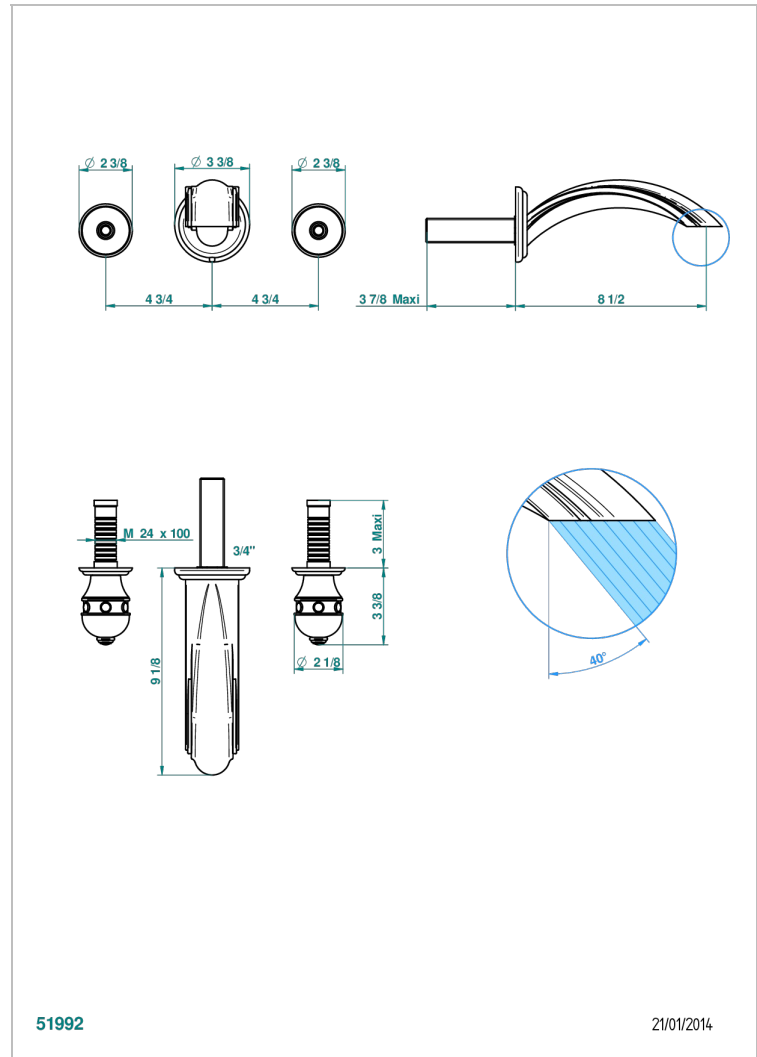

# SULLY ONICE BLANCO

U1S-40SGB

Trim only for wall mounted 3-hole basin mixer

THG<sup>®</sup>  
PARIS

## CARACTERÍSTICAS

- Sully Onice Blanco
- Trim only for wall mounted 3-hole basin mixer

## PRODUCTOS RELACIONADOS

- Ref. G00-40AC Rough parts for wall mounted 3 hole mixer, cross handle version
- Ref. G00-40AM Rough parts for wall mounted 3 hole mixer, lever handle version