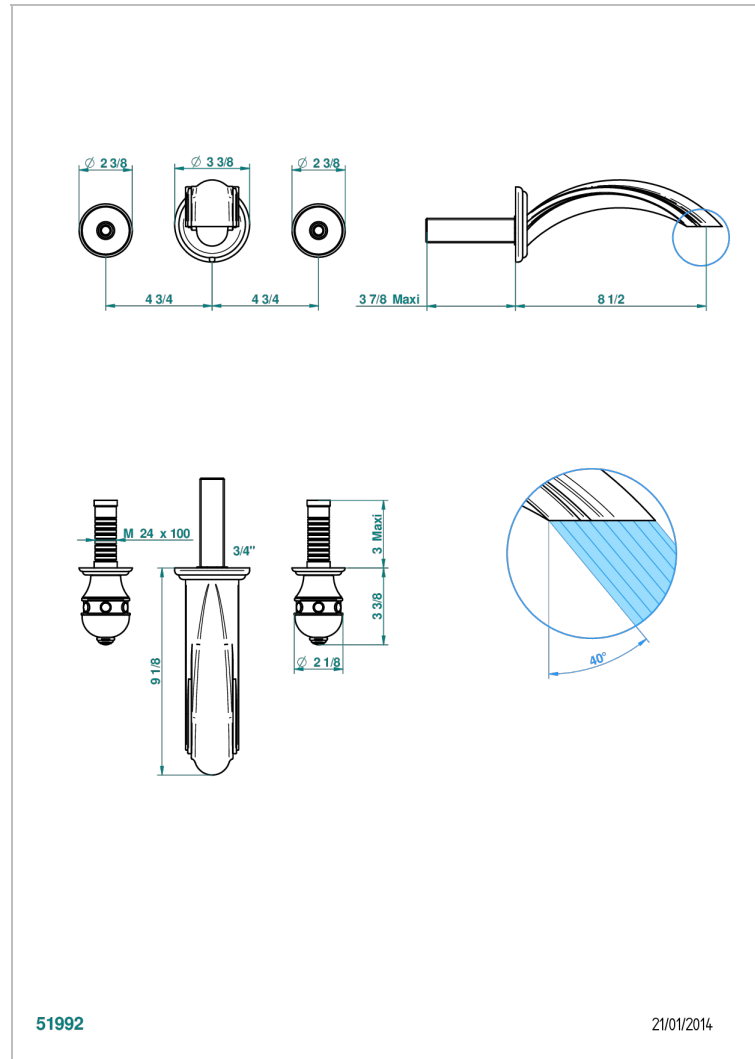

SULLY WHITE ONYX

U1S-40SGB

Trim only for wall mounted 3-hole basin mixer

THG[®]
PARIS

51992

21/01/2014

CHARACTERISTIC

- Sully white onyx
- Trim only for wall mounted 3-hole basin mixer

RELATED SKU'S

- Ref. G00-40AC Rough parts for wall mounted 3 hole mixer, cross handle version
- Ref. G00-40AM Rough parts for wall mounted 3 hole mixer, lever handle version

AVAILABLE FINITIONS

Antique nickel - H28
Black ceram - D30
Blush PVD - H62
Brass color PVD - H49
Brown bronze color PVD - F33
Gold color PVD - H52