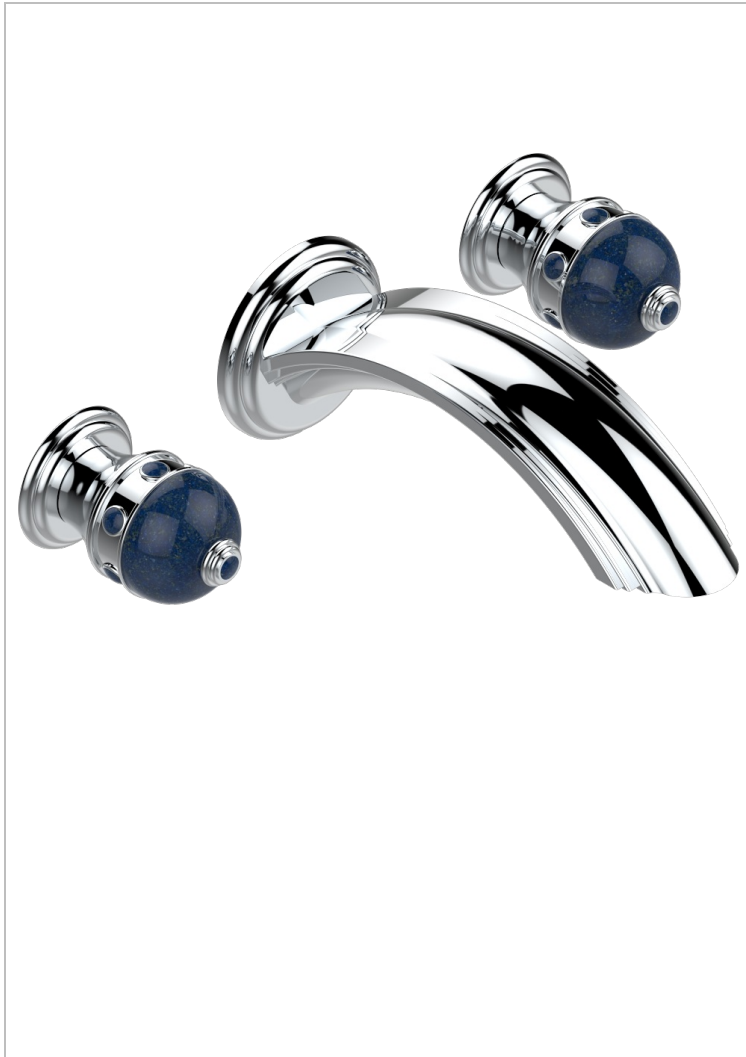

# SULLY LAPIS LAZULI

A1W-41SGB

Trim for wall mounted 3-hole bath set only

THG<sup>®</sup>  
PARIS

## CHARACTERISTIC

- Sully Lapis Lazuli
- Trim for wall mounted 3-hole bath set only

## RELATED SKU'S

- Ref. G00-40AM/US Rough parts for wall set (one counter clockwise and one clockwise cartridges)

## AVAILABLE FINITIONS

Black ceram - D30  
Blush PVD - H62  
Brass color PVD - H49  
Brown bronze color PVD - F33  
Chrome polished - A02  
Chrome polished / gold polished - G02

Gold color PVD - H52  
Gold mat - F07  
Gold polished - F01  
Graphite PVD - H64  
Matt Umber PVD - H67  
Matt blush PVD - H60