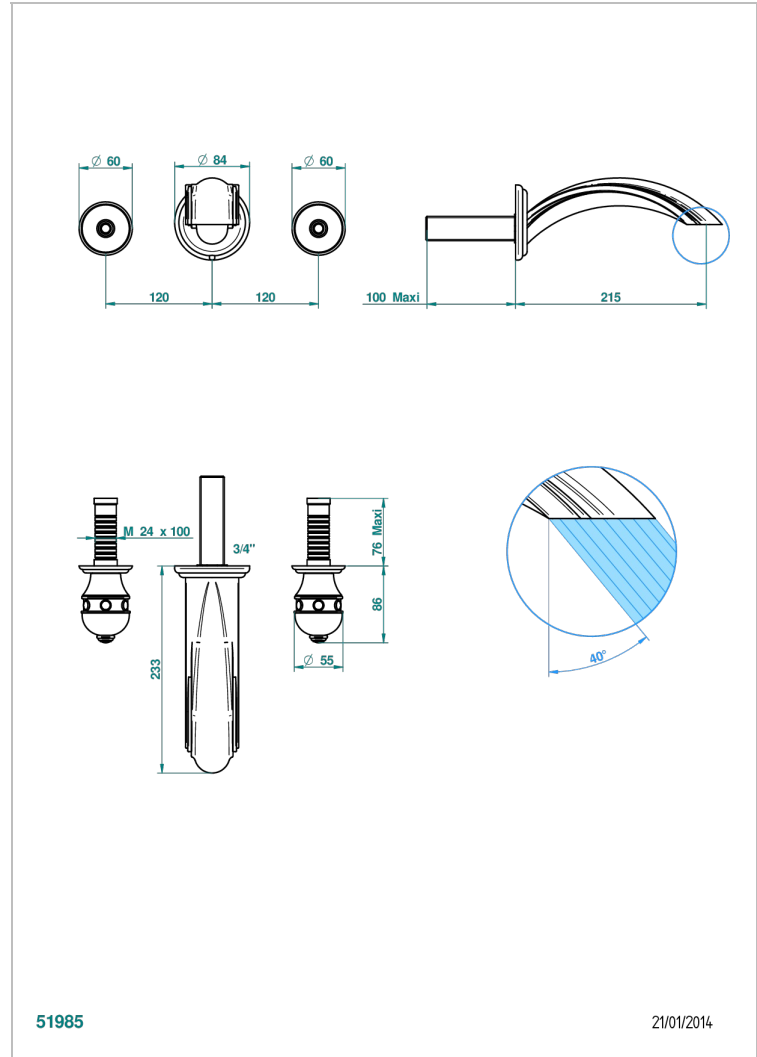

# SULLY LAPIS LAZULI

A1W-41SGB

Trim for wall mounted 3-hole bath set only

THG<sup>®</sup>  
PARIS

## CHARACTERISTIC

- Sully Lapis Lazuli
- Trim for wall mounted 3-hole bath set only

## RELATED SKU'S

- Ref. G00-40AM/US Rough parts for wall set (one counter clockwise and one clockwise cartridges)