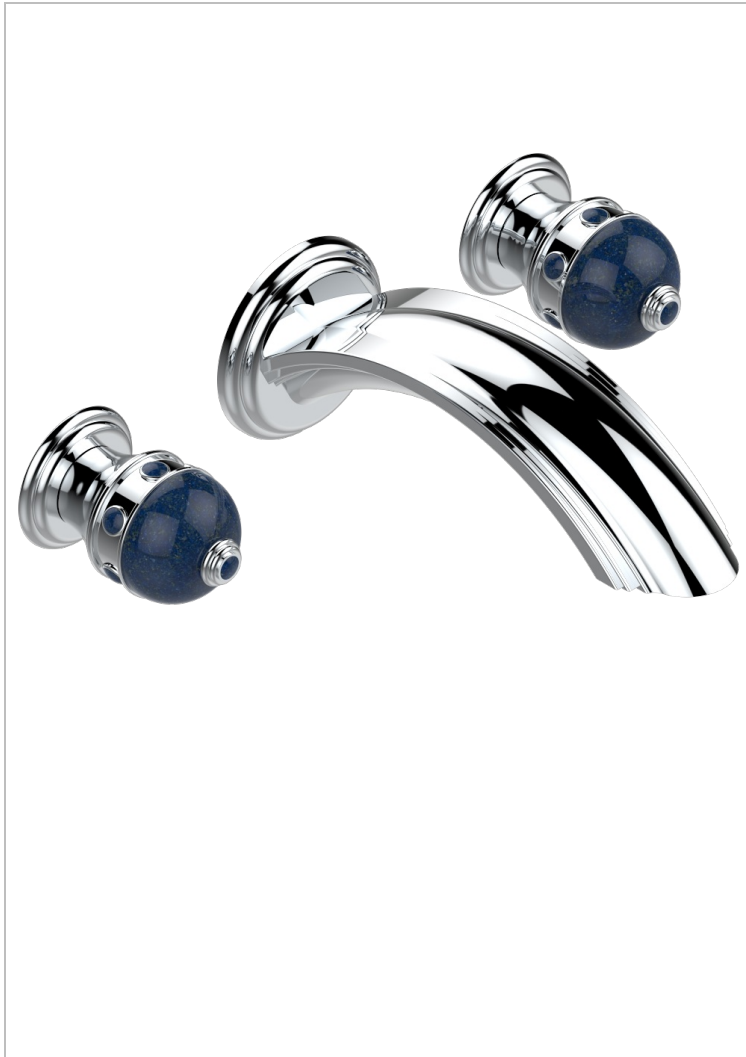

SULLY LAPIS LAZULI

A1W-41SGB

Trim for wall mounted 3-hole bath set only

CHARACTERISTIC

- Sully Lapis Lazuli
- Trim for wall mounted 3-hole bath set only

RELATED SKU'S

- Ref. G00-40AM/US Rough parts for wall set (one counter clockwise and one clockwise cartridges)

AVAILABLE FINITIONS

Black ceram - D30
Blush PVD - H62
Brass color PVD - H49
Brown bronze color PVD - F33
Chrome polished - A02
Chrome polished / gold polished - G02

Gold color PVD - H52
Gold mat - F07
Gold polished - F01
Graphite PVD - H64
Matt Umber PVD - H67
Matt blush PVD - H60

Matt brass color PVD - H50
Matt brown bronze color PVD - F34
Matt chrome (American satin) - C02
Matt gold color PVD - H53
Matt graphite PVD - H65
Matt nickel (American satin) - C01

Matt nickel color PVD - H56
Nickel antique / Sovereign - H28
Nickel color PVD - H55
Nickel polished - B01
Soft gold - F30
Soft matt gold - F31