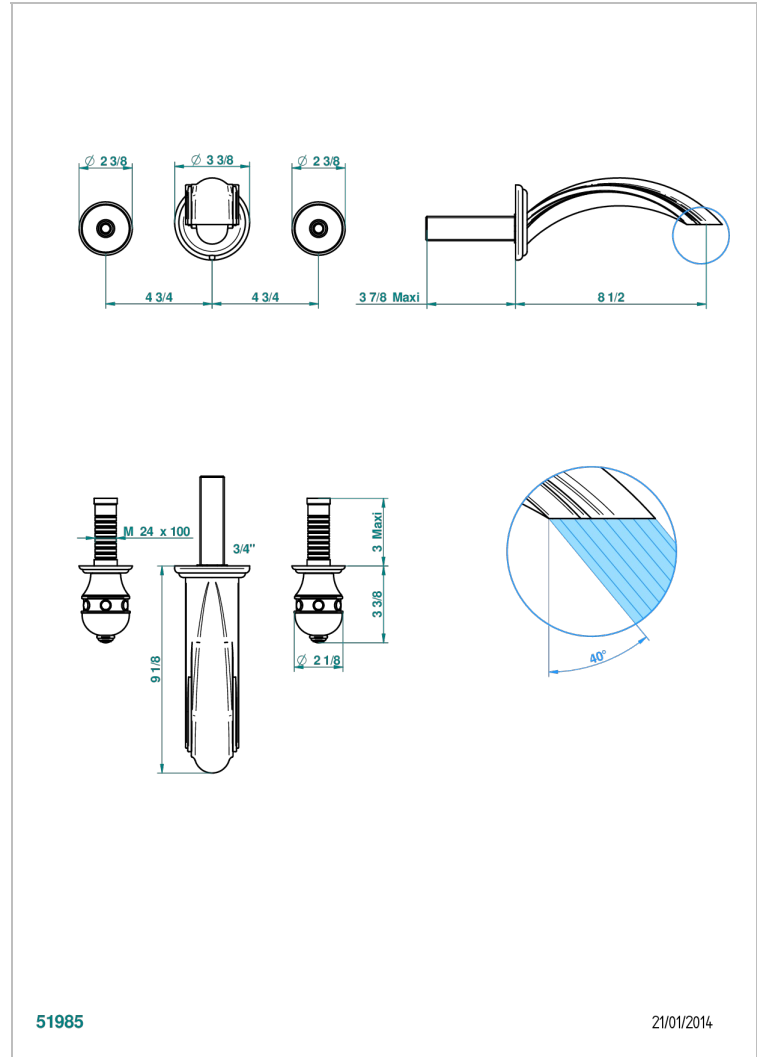

SULLY LAPIS LAZULI

A1W-41SGB

Trim for wall mounted 3-hole bath set only

CHARACTERISTIC

- Sully Lapis Lazuli
- Trim for wall mounted 3-hole bath set only

RELATED SKU'S

- Ref. G00-40AM/US Rough parts for wall set (one counter clockwise and one clockwise cartridges)

AVAILABLE FINITIONS

Black ceram - D30
Blush PVD - H62
Brass color PVD - H49
Brown bronze color PVD - F33
Chrome polished - A02
Chrome polished / gold polished - G02

Gold color PVD - H52
Gold mat - F07
Gold polished - F01
Graphite PVD - H64
Matt Umber PVD - H67
Matt blush PVD - H60

Umber PVD - H66