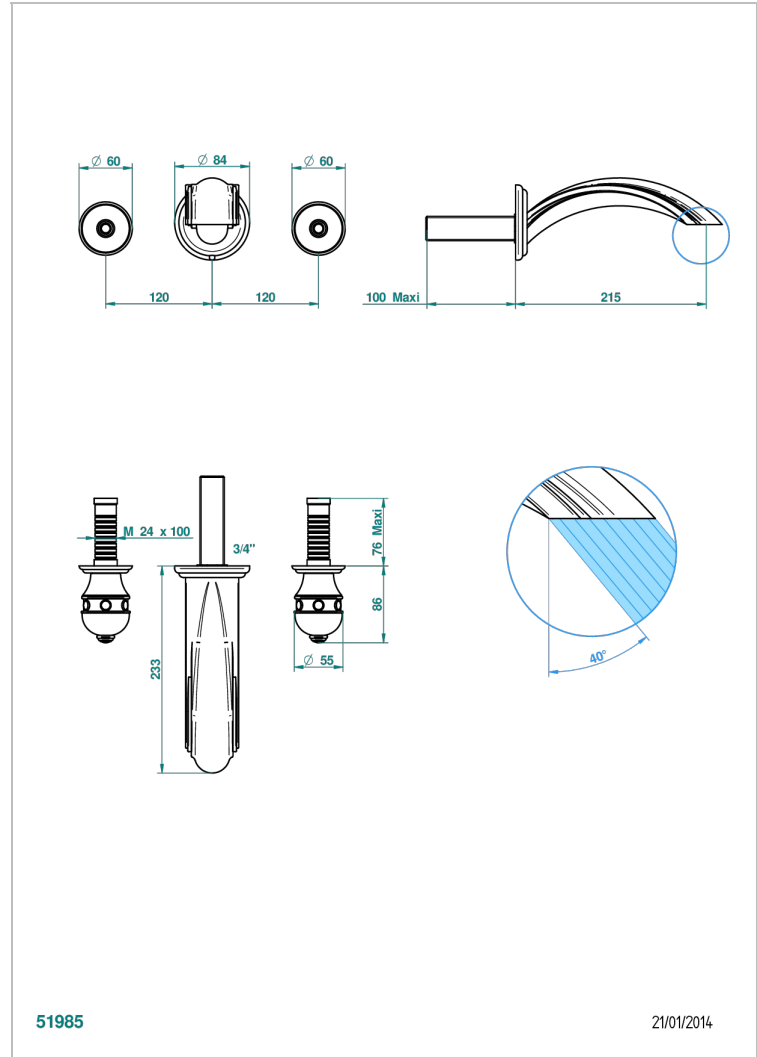

# SULLY LAPIS LAZULI

A1W-41SGB

Trim only for wall mounted 3-hole bath mixer

THG<sup>®</sup>  
PARIS

51985

21/01/2014

## CHARACTERISTIC

- Sully Lapis Lazuli
- Trim only for wall mounted 3-hole bath mixer

## RELATED SKU'S

- Ref. G00-40AC Rough parts for wall mounted 3 hole mixer, cross handle version
- Ref. G00-40AM Rough parts for wall mounted 3 hole mixer, lever handle version

## AVAILABLE FINITIONS

Antique nickel - H28  
Black ceram - D30  
Blush PVD - H62  
Brass color PVD - H49  
Brown bronze color PVD - F33  
Gold color PVD - H52

Graphite PVD - H64  
Matt Umber PVD - H67  
Matt blush PVD - H60  
Matt brass color PVD - H50  
Matt brown bronze color PVD - F34  
Matt chrome - C02