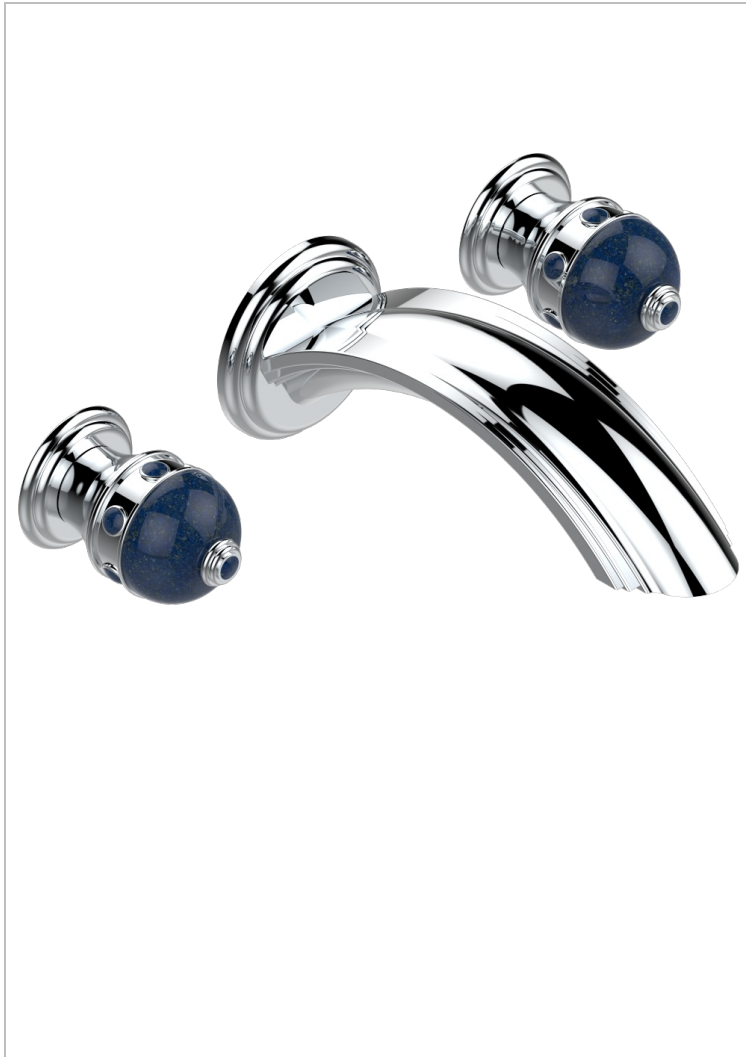

# SULLY LAPIS LAZULI

A1W-41SGB

Trim only for wall mounted 3-hole bath mixer

THG<sup>®</sup>  
PARIS

51985

21/01/2014

## CHARACTERISTIC

- Sully Lapis Lazuli
- Trim only for wall mounted 3-hole bath mixer

## RELATED SKU'S

- Ref. G00-40AC Rough parts for wall mounted 3 hole mixer, cross handle version
- Ref. G00-40AM Rough parts for wall mounted 3 hole mixer, lever handle version

## AVAILABLE FINITIONS

Antique nickel - H28  
Black ceram - D30  
Blush PVD - H62  
Brass color PVD - H49  
Brown bronze color PVD - F33  
Gold color PVD - H52

Graphite PVD - H64  
Matt Umber PVD - H67  
Matt blush PVD - H60  
Matt brass color PVD - H50  
Matt brown bronze color PVD - F34  
Matt chrome - C02