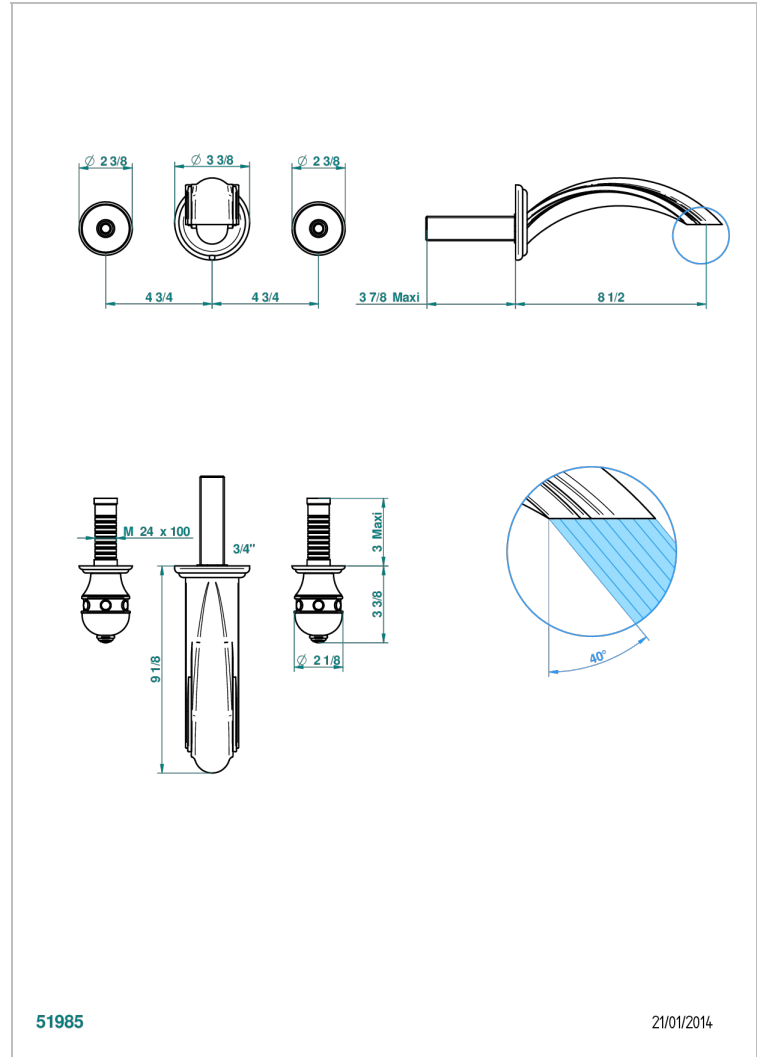

# SULLY LAPIS LAZULI

A1W-41SGB

Trim only for wall mounted 3-hole bath mixer

THG<sup>®</sup>  
PARIS

51985

21/01/2014

## CHARACTERISTIC

- Sully Lapis Lazuli
- Trim only for wall mounted 3-hole bath mixer

## RELATED SKU'S

- Ref. G00-40AC Rough parts for wall mounted 3 hole mixer, cross handle version
- Ref. G00-40AM Rough parts for wall mounted 3 hole mixer, lever handle version

## AVAILABLE FINITIONS

Antique nickel - H28  
Black ceram - D30  
Blush PVD - H62  
Brass color PVD - H49  
Brown bronze color PVD - F33  
Gold color PVD - H52

Graphite PVD - H64  
Matt Umber PVD - H67  
Matt blush PVD - H60  
Matt brass color PVD - H50  
Matt brown bronze color PVD - F34  
Matt chrome - C02