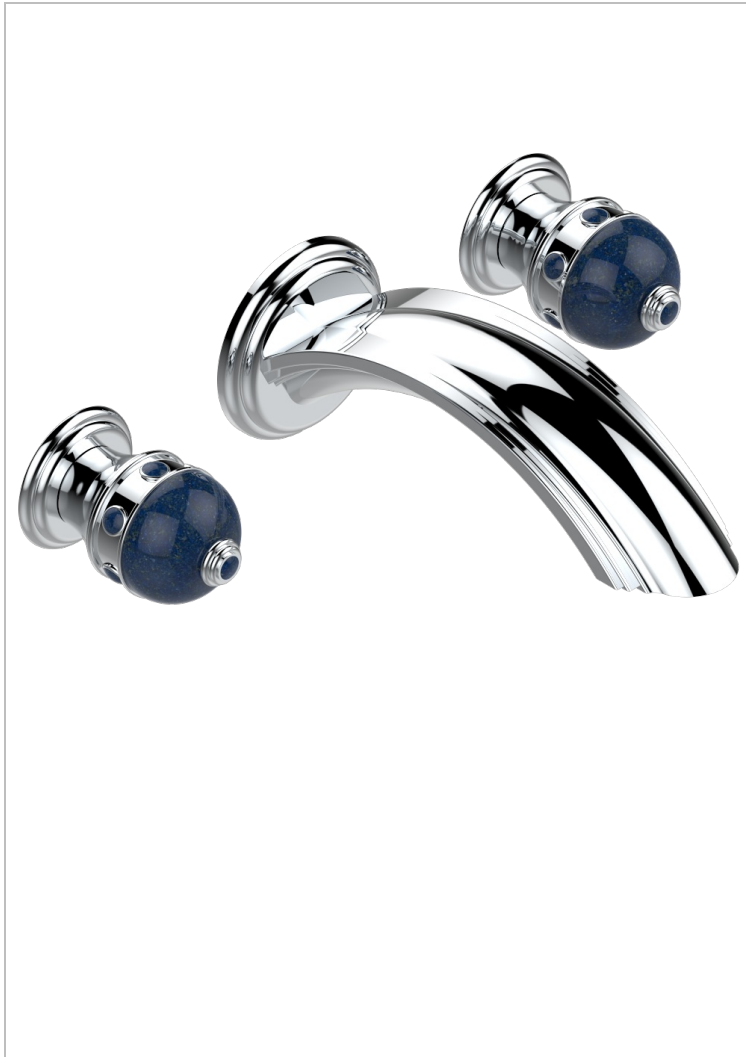

# SULLY LAPIS LAZULI

A1W-40SGBUS

Trim for wall mounted 3-hole lavatory set only

THG<sup>®</sup>  
PARIS

## CHARACTERISTIC

- Sully Lapis Lazuli
- Trim for wall mounted 3-hole lavatory set only

## RELATED SKU'S

- Ref. G00-40AM/US Rough parts for wall set (one counter clockwise and one clockwise cartridges)

## AVAILABLE FINITIONS

Black ceram - D30  
Blush PVD - H62  
Brass color PVD - H49  
Brown bronze color PVD - F33  
Chrome polished - A02  
Chrome polished / gold polished - G02

Gold color PVD - H52  
Gold mat - F07  
Gold polished - F01  
Graphite PVD - H64  
Matt Umber PVD - H67  
Matt blush PVD - H60