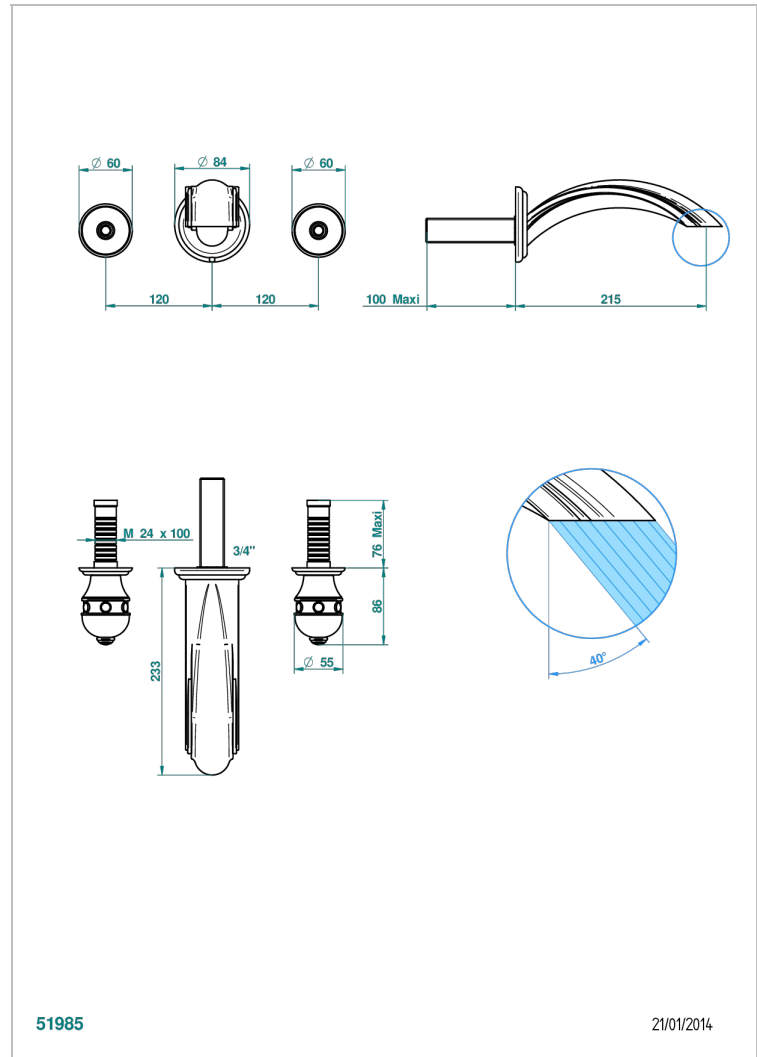

# SULLY LAPIS LAZULI

A1W-40SGBUS

Trim for wall mounted 3-hole lavatory set only

THG<sup>®</sup>  
PARIS

## CHARACTERISTIC

- Sully Lapis Lazuli
- Trim for wall mounted 3-hole lavatory set only

## RELATED SKU'S

- Ref. G00-40AM/US Rough parts for wall set (one counter clockwise and one clockwise cartridges)