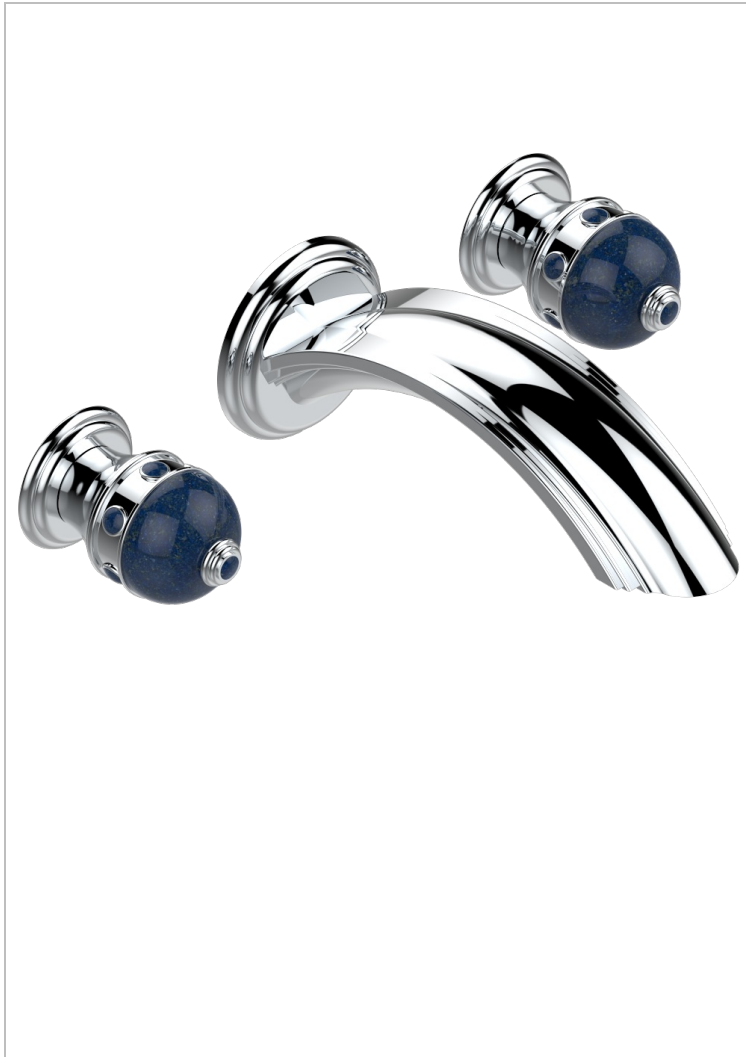

SULLY LAPIS LAZULI

A1W-40SGBUS

Trim for wall mounted 3-hole lavatory set only

CHARACTERISTIC

- Sully Lapis Lazuli
- Trim for wall mounted 3-hole lavatory set only

RELATED SKU'S

- Ref. G00-40AM/US Rough parts for wall set (one counter clockwise and one clockwise cartridges)

AVAILABLE FINITIONS

Black ceram - D30
Blush PVD - H62
Brass color PVD - H49
Brown bronze color PVD - F33
Chrome polished - A02
Chrome polished / gold polished - G02

Gold color PVD - H52
Gold mat - F07
Gold polished - F01
Graphite PVD - H64
Matt Umber PVD - H67
Matt blush PVD - H60

Matt brass color PVD - H50
Matt brown bronze color PVD - F34
Matt chrome (American satin) - C02
Matt gold color PVD - H53
Matt graphite PVD - H65
Matt nickel (American satin) - C01

Matt nickel color PVD - H56
Nickel antique / Sovereign - H28
Nickel color PVD - H55
Nickel polished - B01
Soft gold - F30
Soft matt gold - F31