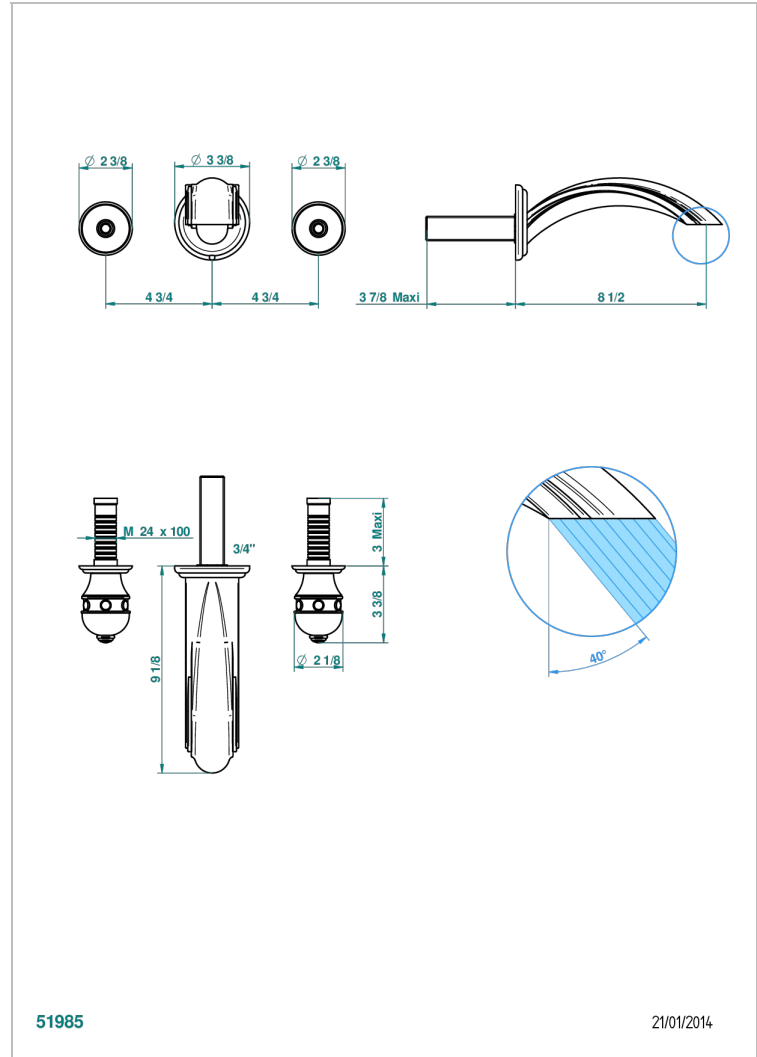

SULLY LAPIS LAZULI

A1W-40SGBUS

Trim for wall mounted 3-hole lavatory set only

CHARACTERISTIC

- Sully Lapis Lazuli
- Trim for wall mounted 3-hole lavatory set only

RELATED SKU'S

- Ref. G00-40AM/US Rough parts for wall set (one counter clockwise and one clockwise cartridges)

AVAILABLE FINITIONS

Black ceram - D30
Blush PVD - H62
Brass color PVD - H49
Brown bronze color PVD - F33
Chrome polished - A02
Chrome polished / gold polished - G02

Gold color PVD - H52
Gold mat - F07
Gold polished - F01
Graphite PVD - H64
Matt Umber PVD - H67
Matt blush PVD - H60

Umber PVD - H66