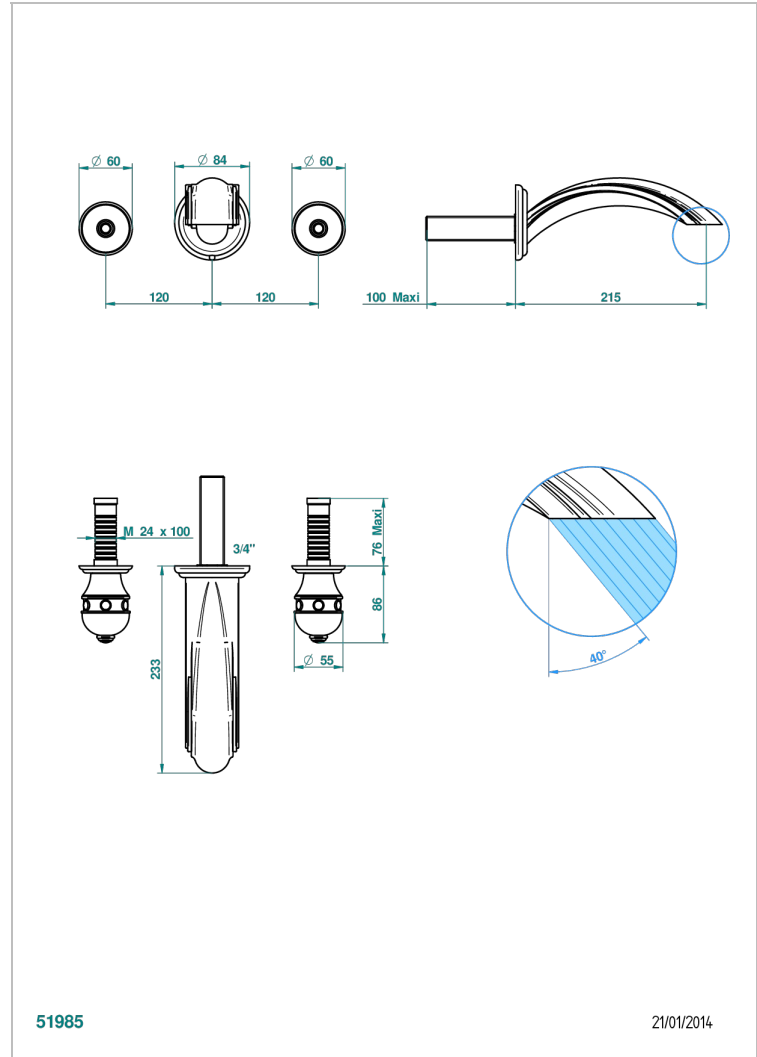

SULLY LAPIS LAZULI

A1W-40SGB

Trim only for wall mounted 3-hole basin mixer

THG[®]
PARIS

51985

21/01/2014

CHARACTERISTIC

- Sully Lapis Lazuli
- Trim only for wall mounted 3-hole basin mixer

RELATED SKU'S

- Ref. G00-40AC Rough parts for wall mounted 3 hole mixer, cross handle version
- Ref. G00-40AM Rough parts for wall mounted 3 hole mixer, lever handle version

AVAILABLE FINITIONS

Antique nickel - H28
Black ceram - D30
Blush PVD - H62
Brass color PVD - H49
Brown bronze color PVD - F33
Gold color PVD - H52