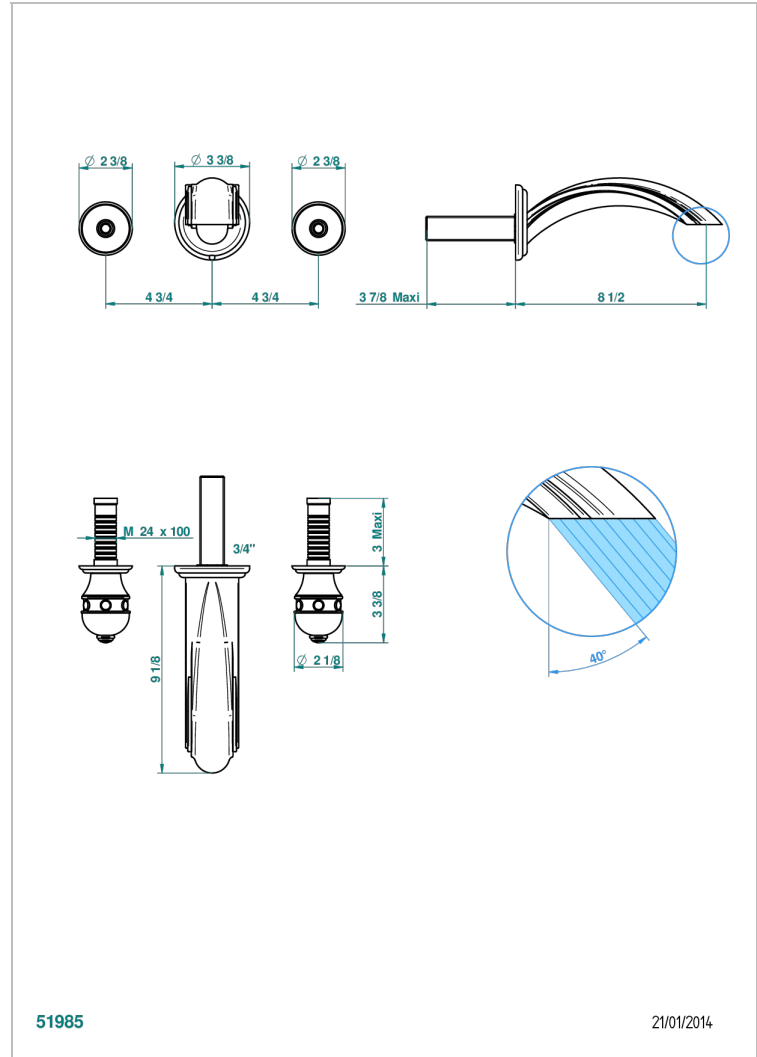

SULLY LAPIS LAZULI

A1W-40SGB

Trim only for wall mounted 3-hole basin mixer

THG[®]
PARIS

51985

21/01/2014

CHARACTERISTIC

- Sully Lapis Lazuli
- Trim only for wall mounted 3-hole basin mixer

RELATED SKU'S

- Ref. G00-40AC Rough parts for wall mounted 3 hole mixer, cross handle version
- Ref. G00-40AM Rough parts for wall mounted 3 hole mixer, lever handle version

AVAILABLE FINITIONS

Antique nickel - H28
Black ceram - D30
Blush PVD - H62
Brass color PVD - H49
Brown bronze color PVD - F33
Gold color PVD - H52