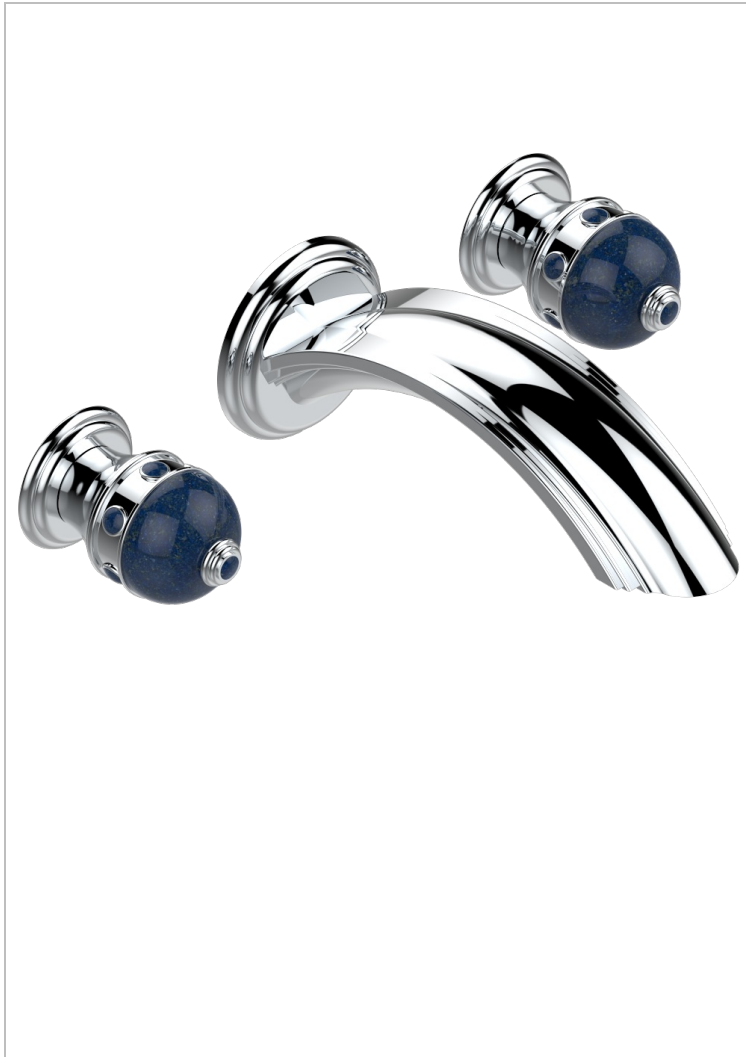

SULLY LAPIS LAZULI

A1W-40SGB

Trim only for wall mounted 3-hole basin mixer

THG[®]
PARIS

51985

21/01/2014

CHARACTERISTIC

- Sully Lapis Lazuli
- Trim only for wall mounted 3-hole basin mixer

RELATED SKU'S

- Ref. G00-40AC Rough parts for wall mounted 3 hole mixer, cross handle version
- Ref. G00-40AM Rough parts for wall mounted 3 hole mixer, lever handle version

AVAILABLE FINITIONS

Antique nickel - H28
Black ceram - D30
Blush PVD - H62
Brass color PVD - H49
Brown bronze color PVD - F33
Gold color PVD - H52

Graphite PVD - H64
Matt Umber PVD - H67
Matt blush PVD - H60
Matt brass color PVD - H50
Matt brown bronze color PVD - F34
Matt chrome - C02

Matt gold - F07
Matt gold color PVD - H53
Matt graphite PVD - H65
Matt nickel (color finish) - C01
Matt nickel color PVD - H56
Nickel color PVD - H55

Polished chrome (color finish) - A02
Polished chrome / Polished gold (color finish) - G02
Polished gold (color finish) - F01
Polished nickel - B01
Soft gold - F30
Soft matt gold - F31
Umber PVD - H66