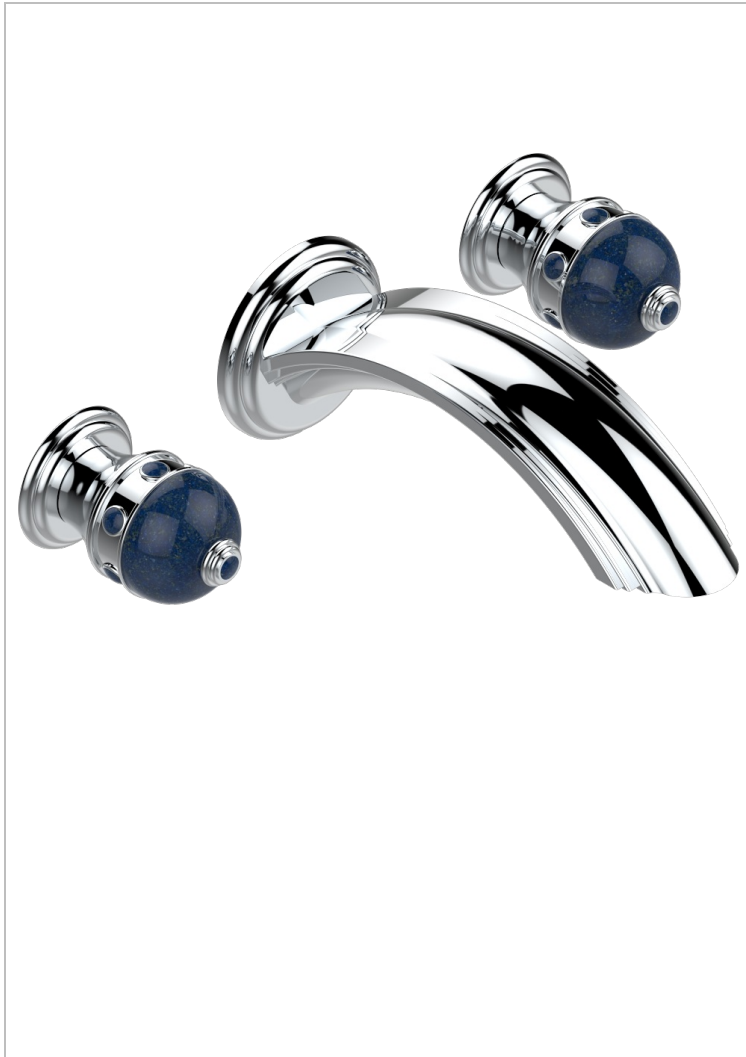

# SULLY LAPIS LAZULI

A1W-40SGB

Trim only for wall mounted 3-hole basin mixer

THG<sup>®</sup>  
PARIS

51985

21/01/2014

## CHARACTERISTIC

- Sully Lapis Lazuli
- Trim only for wall mounted 3-hole basin mixer

## RELATED SKU'S

- Ref. G00-40AC Rough parts for wall mounted 3 hole mixer, cross handle version
- Ref. G00-40AM Rough parts for wall mounted 3 hole mixer, lever handle version

## AVAILABLE FINITIONS

Antique nickel - H28  
Black ceram - D30  
Blush PVD - H62  
Brass color PVD - H49  
Brown bronze color PVD - F33  
Gold color PVD - H52

Graphite PVD - H64  
Matt Umber PVD - H67  
Matt blush PVD - H60  
Matt brass color PVD - H50  
Matt brown bronze color PVD - F34  
Matt chrome - C02