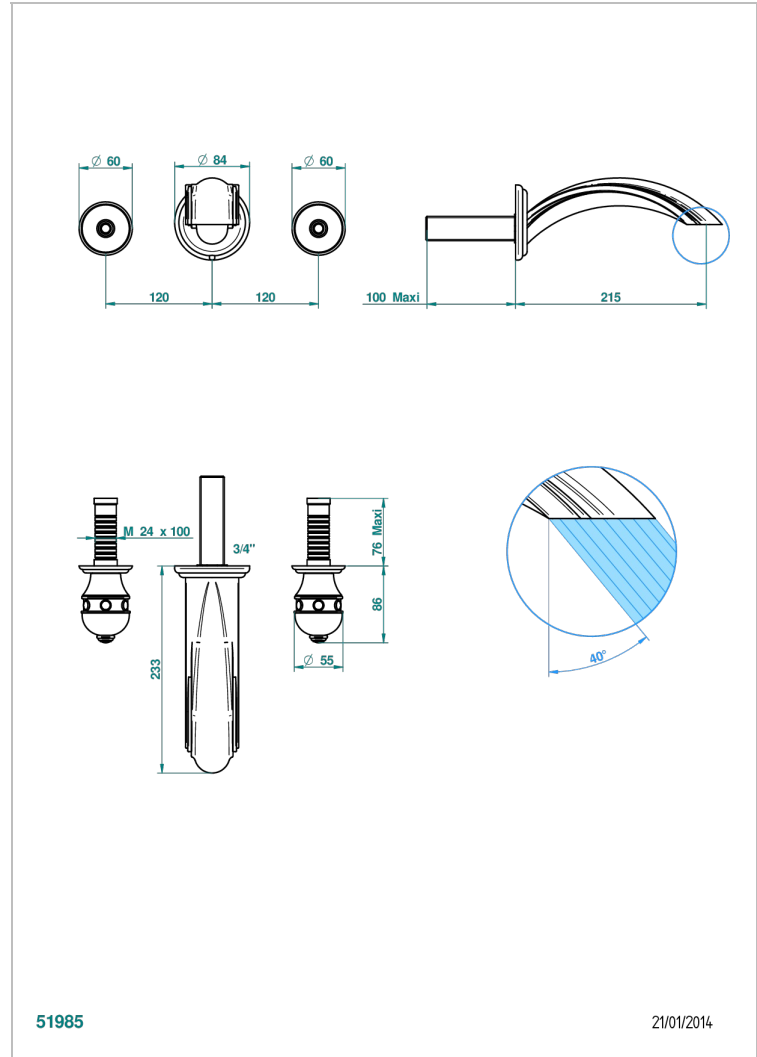

# SULLY LAPIS LAZULI

A1W-40SGB

Trim only for wall mounted 3-hole basin mixer

THG<sup>®</sup>  
PARIS

51985

21/01/2014

## CHARACTERISTIC

- Sully Lapis Lazuli
- Trim only for wall mounted 3-hole basin mixer

## RELATED SKU'S

- Ref. G00-40AC Rough parts for wall mounted 3 hole mixer, cross handle version
- Ref. G00-40AM Rough parts for wall mounted 3 hole mixer, lever handle version

## AVAILABLE FINITIONS

Antique nickel - H28  
Black ceram - D30  
Blush PVD - H62  
Brass color PVD - H49  
Brown bronze color PVD - F33  
Gold color PVD - H52

Graphite PVD - H64  
Matt Umber PVD - H67  
Matt blush PVD - H60  
Matt brass color PVD - H50  
Matt brown bronze color PVD - F34  
Matt chrome - C02