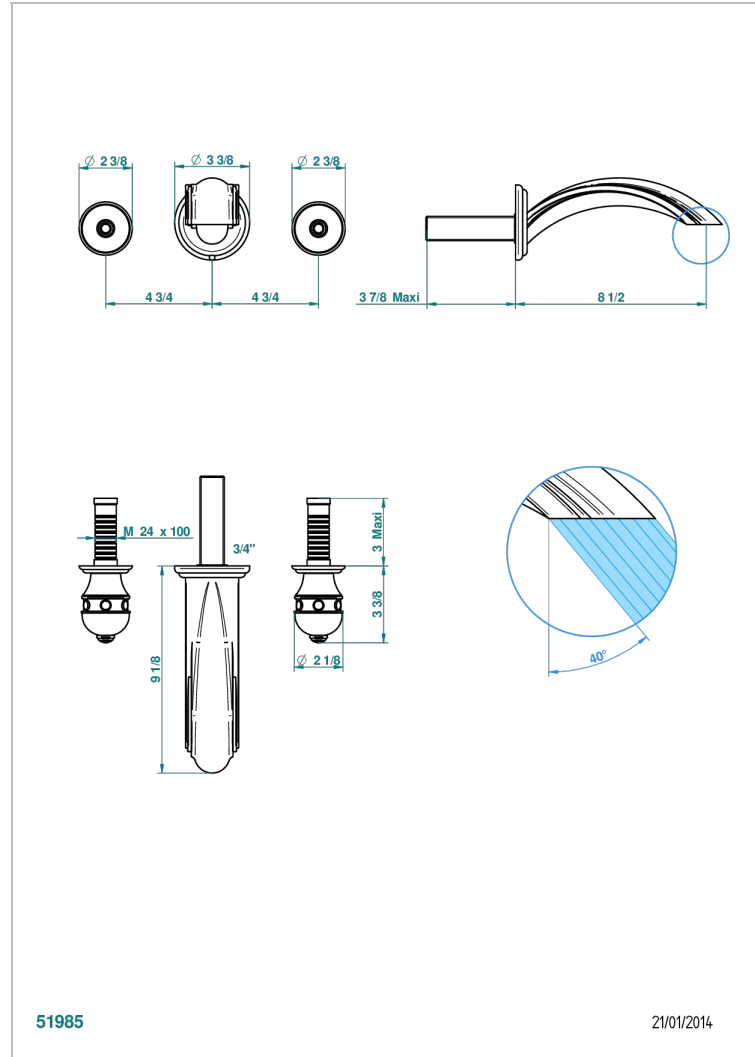

SULLY LAPIS LAZULI

A1W-40SGB

Trim only for wall mounted 3-hole basin mixer

THG[®]
PARIS

51985

21/01/2014

CHARACTERISTIC

- Sully Lapis Lazuli
- Trim only for wall mounted 3-hole basin mixer

RELATED SKU'S

- Ref. G00-40AC Rough parts for wall mounted 3 hole mixer, cross handle version
- Ref. G00-40AM Rough parts for wall mounted 3 hole mixer, lever handle version

AVAILABLE FINITIONS

Antique nickel - H28
Black ceram - D30
Blush PVD - H62
Brass color PVD - H49
Brown bronze color PVD - F33
Gold color PVD - H52