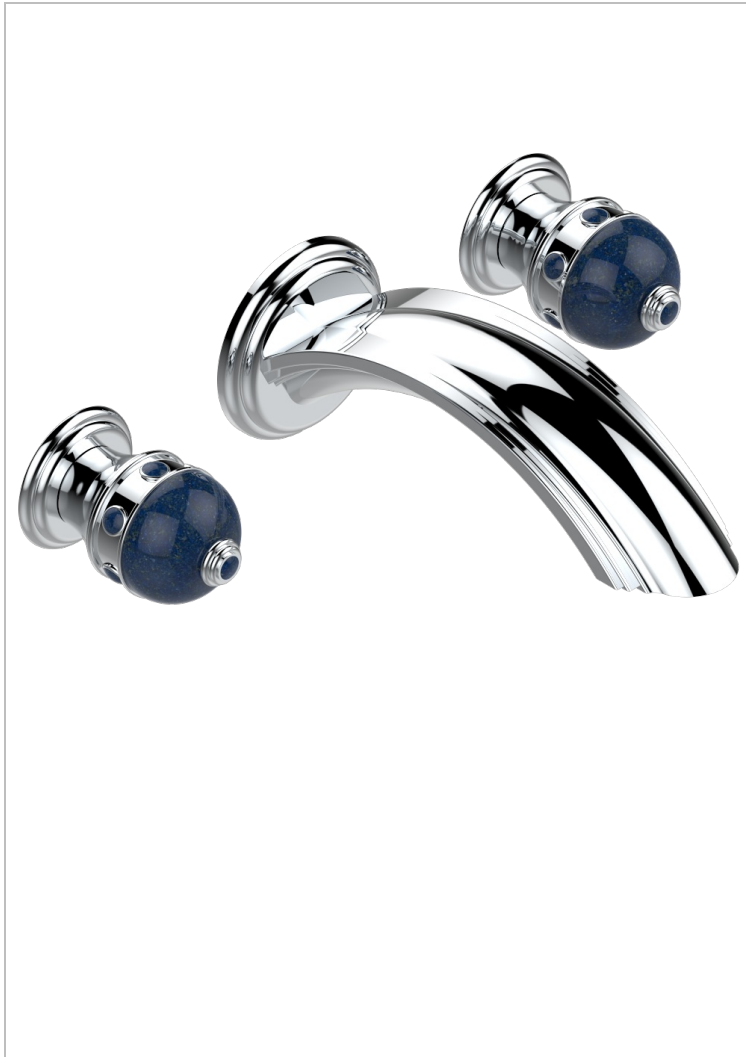

SULLY LAPIS LAZULI

A1W-40SGB

Trim only for wall mounted 3-hole basin mixer

THG[®]
PARIS

51985

21/01/2014

CARACTERÍSTICAS

- Sully Lapis Lazuli
- Trim only for wall mounted 3-hole basin mixer

PRODUCTOS RELACIONADOS

- Ref. G00-40AC Rough parts for wall mounted 3 hole mixer, cross handle version
- Ref. G00-40AM Rough parts for wall mounted 3 hole mixer, lever handle version

ACABADOS DISPONIBLES

Cerámica negra mate - D30
Cromo - A02
Cromo / dorado - G02
Cromo mate - C02
Dorado - F01
Dorado mate - F07

Dorado pálido - F30
Dorado pálido mate (sin barniz) - F31
Níquel - B01
Níquel mate - C01
Níquel viejo - H28
Pvd blush - H62

Pvd blush mate - H60
Pvd color latón - H49
Pvd color latón mate - H50
Pvd color níquel - H55
Pvd color níquel mate - H56
Pvd color oro - H52

Pvd color oro mate - H53
Pvd grafito - H64
Pvd grafito mate - H65
Pvd marrón bronce - F33
Pvd marrón bronce mate - F34
Pvd umber - H66