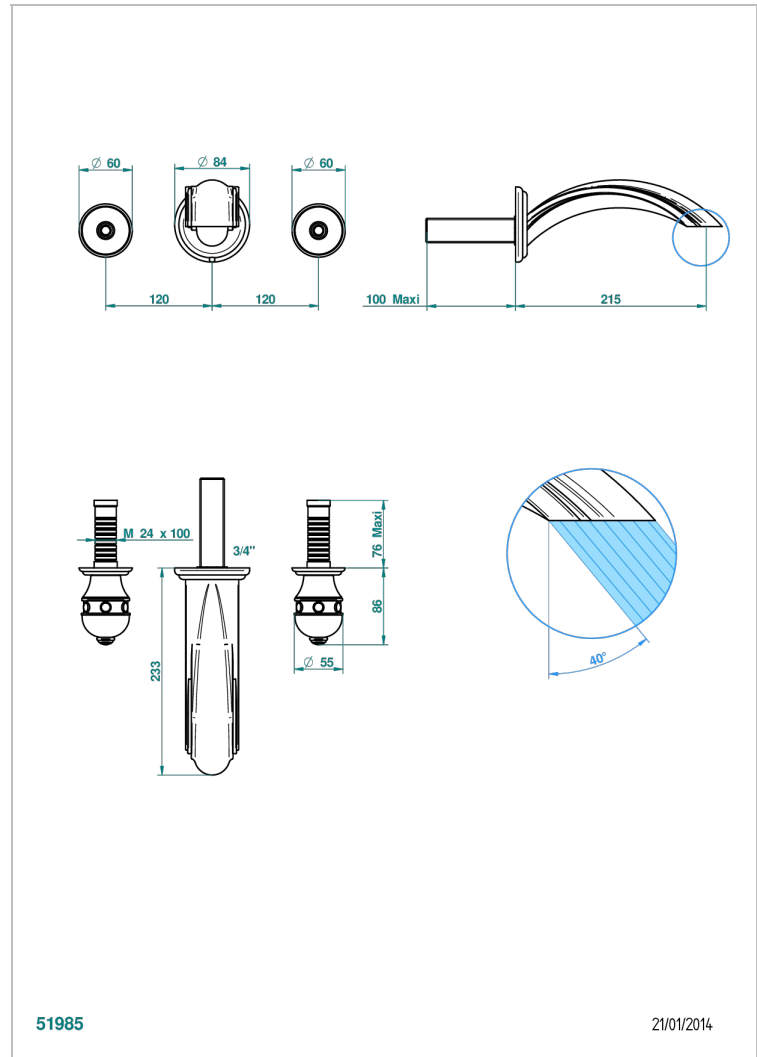

SULLY LAPIS LAZULI

A1W-40SGB

Trim only for wall mounted 3-hole basin mixer

THG[®]
PARIS

51985

21/01/2014

CARACTERÍSTICAS

- Sully Lapis Lazuli
- Trim only for wall mounted 3-hole basin mixer

PRODUCTOS RELACIONADOS

- Ref. G00-40AC Rough parts for wall mounted 3 hole mixer, cross handle version
- Ref. G00-40AM Rough parts for wall mounted 3 hole mixer, lever handle version

ACABADOS DISPONIBLES