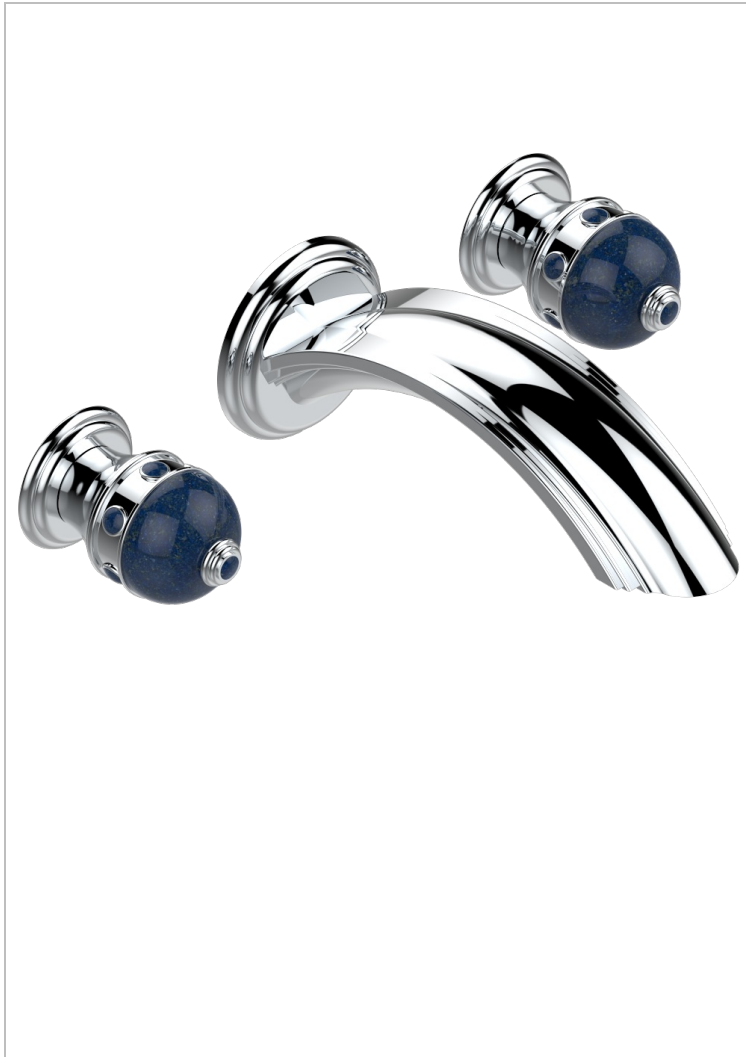

# SULLY LAPIS LAZULI

A1W-40SGB

Trim only for wall mounted 3-hole basin mixer

THG<sup>®</sup>  
PARIS

51985

21/01/2014

## CARACTERÍSTICAS

- Sully Lapis Lazuli
- Trim only for wall mounted 3-hole basin mixer

## PRODUCTOS RELACIONADOS

- Ref. G00-40AC Rough parts for wall mounted 3 hole mixer, cross handle version
- Ref. G00-40AM Rough parts for wall mounted 3 hole mixer, lever handle version

## ACABADOS DISPONIBLES

Cerámica negra mate - D30  
Cromo - A02  
Cromo / dorado - G02  
Cromo mate - C02  
Dorado - F01  
Dorado mate - F07

Dorado pálido - F30  
Dorado pálido mate (sin barniz) - F31  
Níquel - B01  
Níquel mate - C01  
Níquel viejo - H28  
Pvd blush - H62