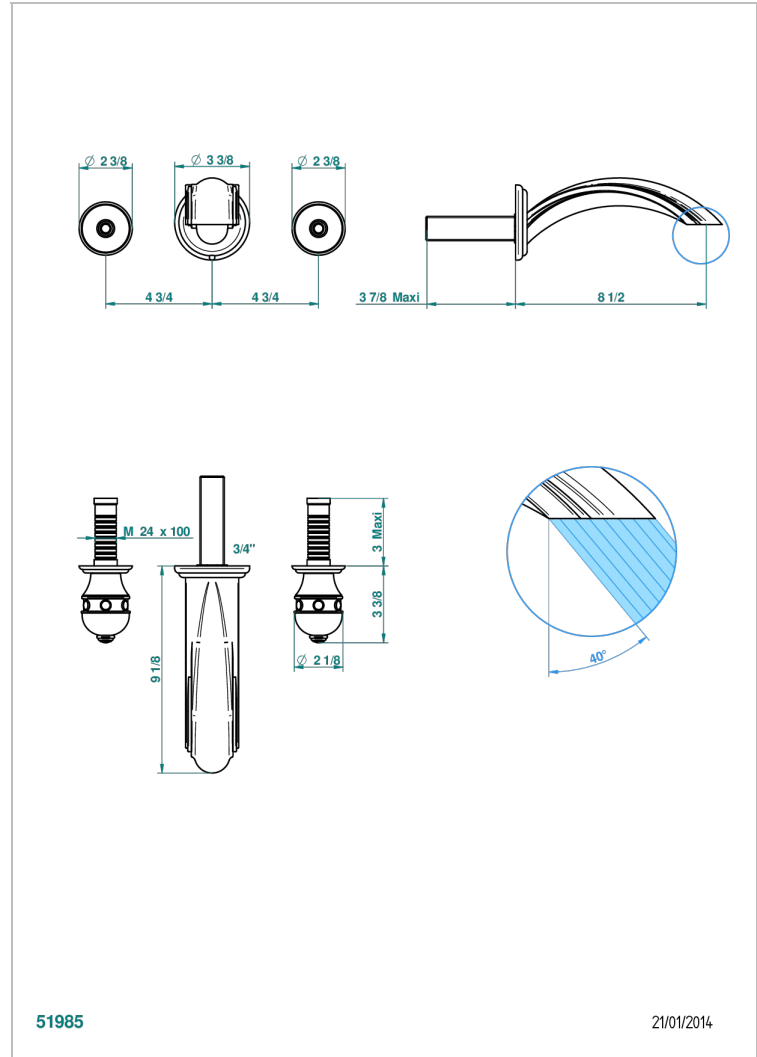

# SULLY LAPIS LAZULI

A1W-40SGB

Trim only for wall mounted 3-hole basin mixer

THG<sup>®</sup>  
PARIS

51985

21/01/2014

## CARACTERÍSTICAS

- Sully Lapis Lazuli
- Trim only for wall mounted 3-hole basin mixer

## PRODUCTOS RELACIONADOS

- Ref. G00-40AC Rough parts for wall mounted 3 hole mixer, cross handle version
- Ref. G00-40AM Rough parts for wall mounted 3 hole mixer, lever handle version