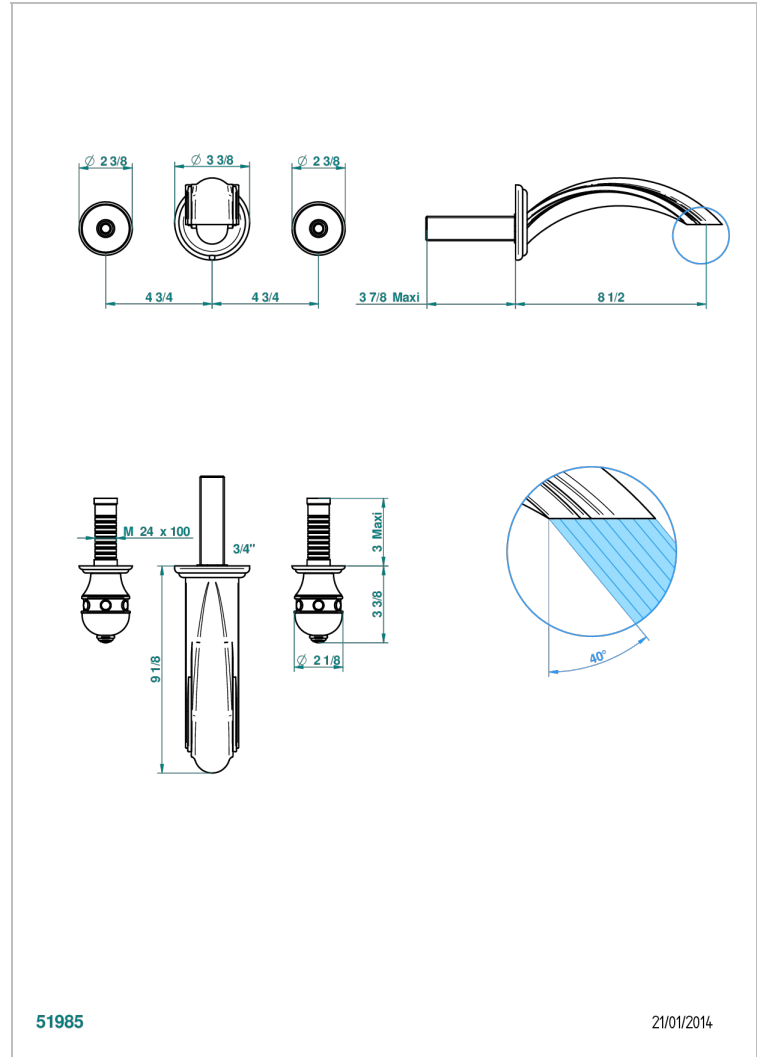

SULLY LAPIS LAZULI

A1W-40SGB

Trim only for wall mounted 3-hole basin mixer

THG[®]
PARIS

CHARACTERISTIC

- Sully Lapis Lazuli
- Trim only for wall mounted 3-hole basin mixer

RELATED SKU'S

- Ref. G00-40AC Rough parts for wall mounted 3 hole mixer, cross handle version
- Ref. G00-40AM Rough parts for wall mounted 3 hole mixer, lever handle version

AVAILABLE FINITIONS

Antique nickel - H28
Black ceram - D30
Blush PVD - H62
Brass color PVD - H49
Brown bronze color PVD - F33
Gold color PVD - H52

Graphite PVD - H64
Matt Umber PVD - H67
Matt blush PVD - H60
Matt brass color PVD - H50
Matt brown bronze color PVD - F34
Matt chrome - C02