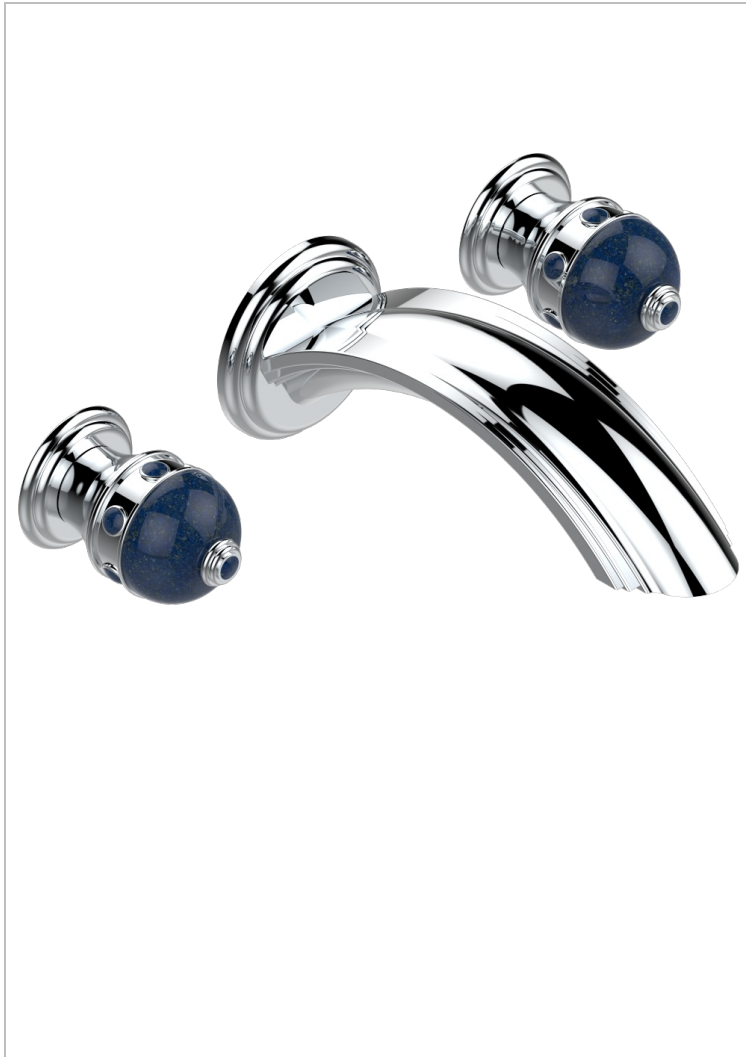

SULLY LAPIS LAZULI

A1W-40SGB

Trim only for wall mounted 3-hole basin mixer

THG[®]
PARIS

CHARACTERISTIC

- Sully Lapis Lazuli
- Trim only for wall mounted 3-hole basin mixer

RELATED SKU'S

- Ref. G00-40AC Rough parts for wall mounted 3 hole mixer, cross handle version
- Ref. G00-40AM Rough parts for wall mounted 3 hole mixer, lever handle version

AVAILABLE FINITIONS

Antique nickel - H28
Black ceram - D30
Blush PVD - H62
Brass color PVD - H49
Brown bronze color PVD - F33
Gold color PVD - H52

Graphite PVD - H64
Matt Umber PVD - H67
Matt blush PVD - H60
Matt brass color PVD - H50
Matt brown bronze color PVD - F34
Matt chrome - C02

Matt gold - F07
Matt gold color PVD - H53
Matt graphite PVD - H65
Matt nickel (color finish) - C01
Matt nickel color PVD - H56
Nickel color PVD - H55

Polished chrome (color finish) - A02
Polished chrome / Polished gold (color finish) - G02
Polished gold (color finish) - F01
Polished nickel - B01
Soft gold - F30
Soft matt gold - F31
Umber PVD - H66