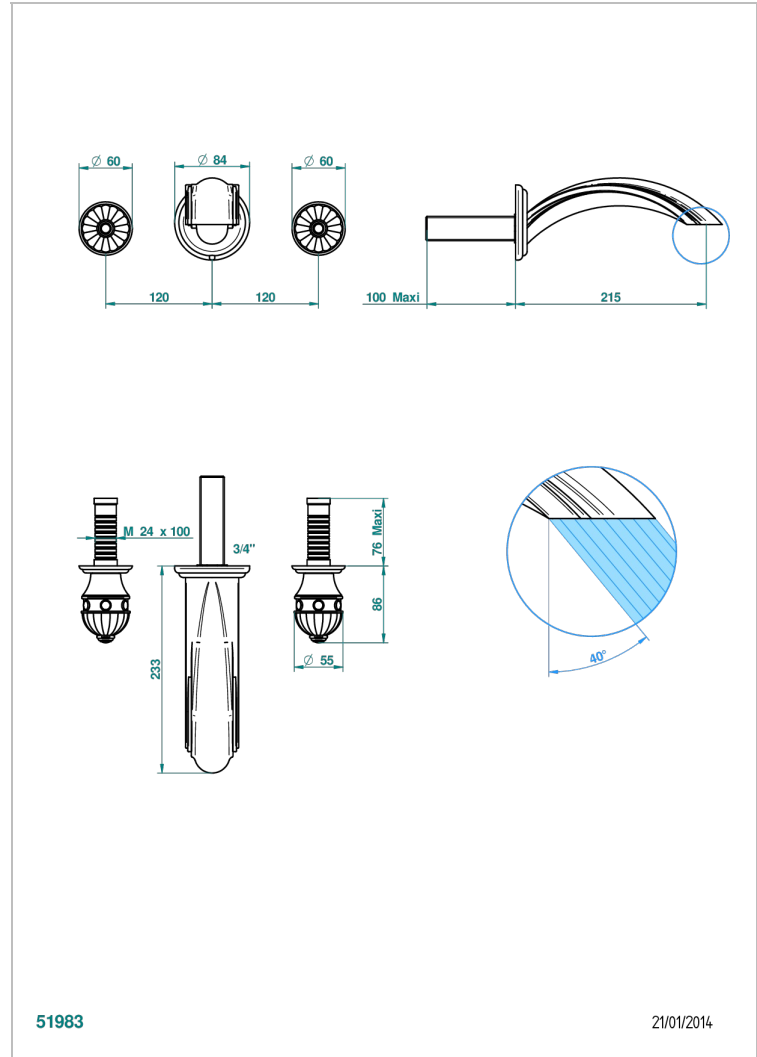

# CHEVERNY BLACK ONYX

U1V-41SGB

Trim for wall mounted 3-hole bath set only

51983

21/01/2014

## CHARACTERISTIC

- Cheverny black Onyx
- Trim for wall mounted 3-hole bath set only

## RELATED SKU'S

- Ref. G00-40AM/US Rough parts for wall set (one counter clockwise and one clockwise cartridges)