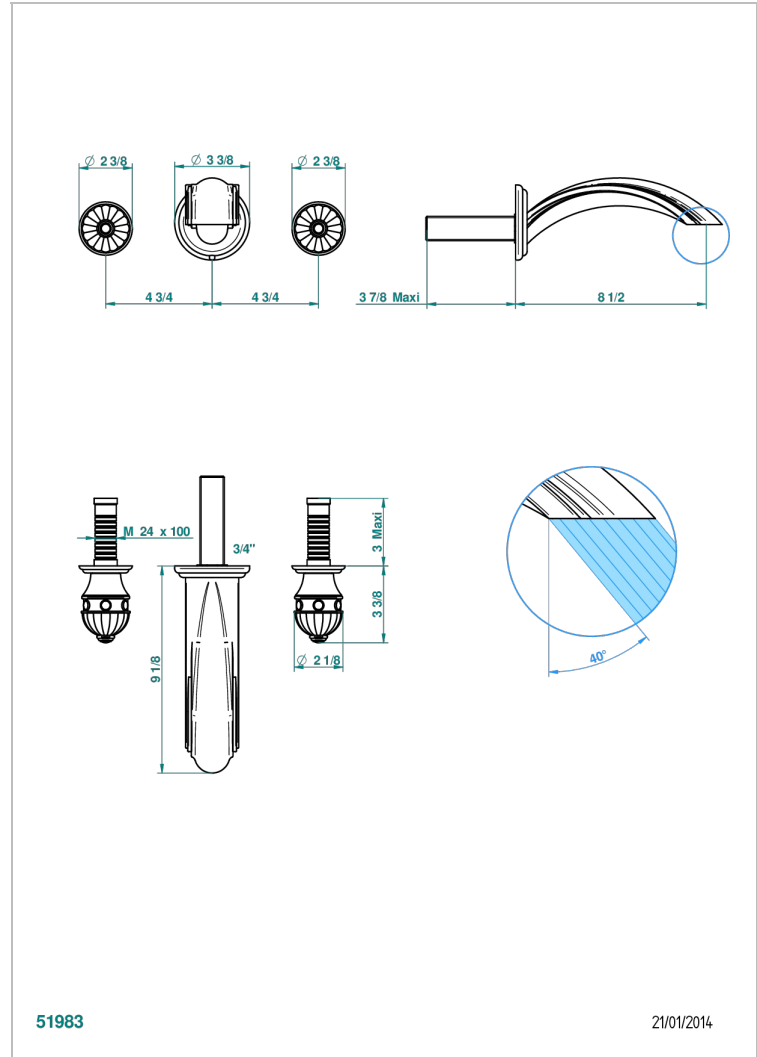

# CHEVERNY BLACK ONYX

U1V-41SGB

Trim for wall mounted 3-hole bath set only

51983

21/01/2014

## CHARACTERISTIC

- Cheverny black Onyx
- Trim for wall mounted 3-hole bath set only

## RELATED SKU'S

- Ref. G00-40AM/US Rough parts for wall set (one counter clockwise and one clockwise cartridges)