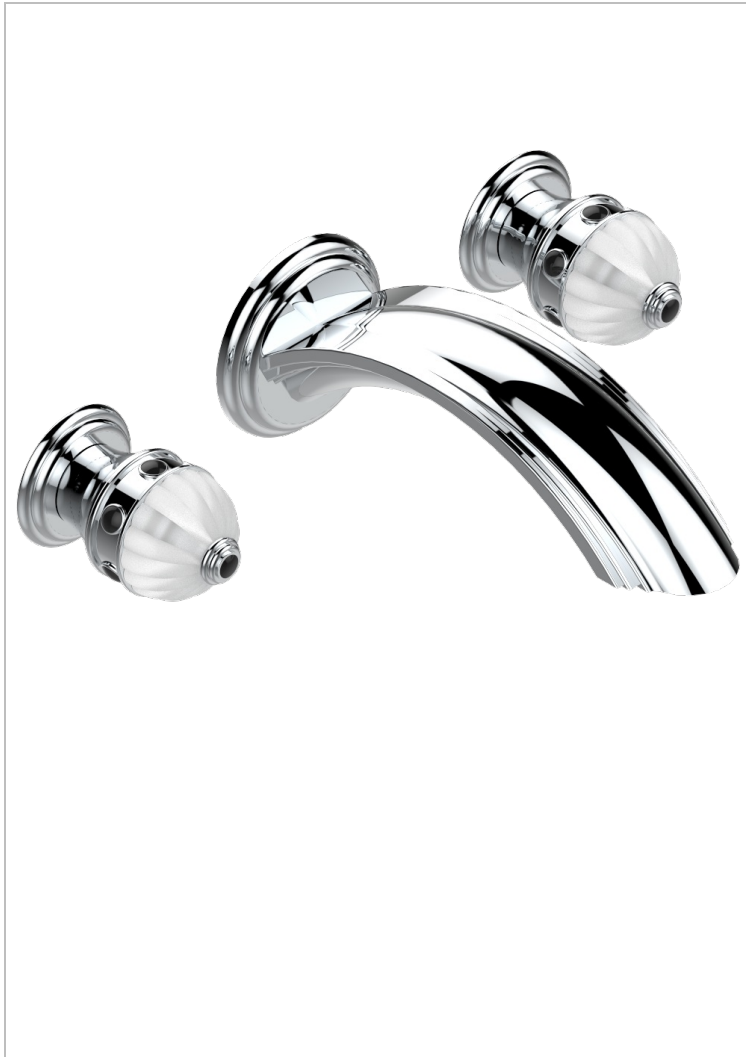

# CHEVERNY BLACK ONYX

U1V-41SGB

Trim for wall mounted 3-hole bath set only

51983

21/01/2014

## CHARACTERISTIC

- Cheverny black Onyx
- Trim for wall mounted 3-hole bath set only

## RELATED SKU'S

- Ref. G00-40AM/US Rough parts for wall set (one counter clockwise and one clockwise cartridges)

Matt brass color PVD - H50  
Matt brown bronze color PVD - F34  
Matt chrome (American satin) - C02  
Matt gold color PVD - H53  
Matt graphite PVD - H65  
Matt nickel (American satin) - C01

Matt nickel color PVD - H56  
Nickel antique / Sovereign - H28  
Nickel color PVD - H55  
Nickel polished - B01  
Soft gold - F30  
Soft matt gold - F31