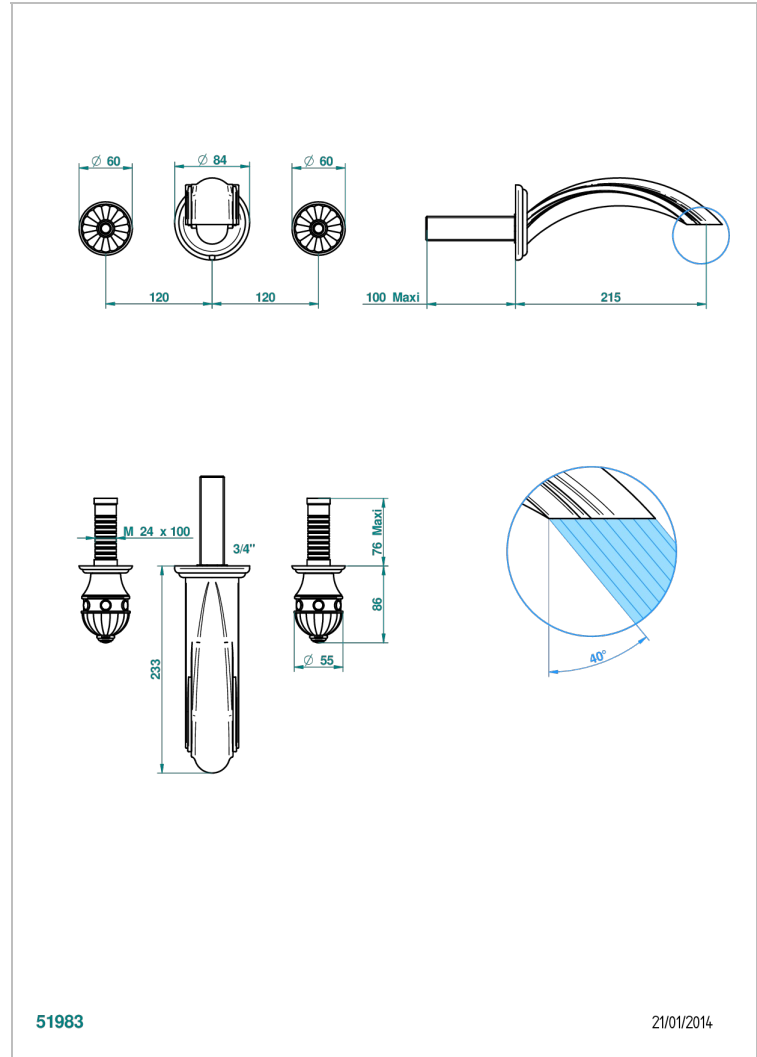

CHEVERNY BLACK ONYX

U1V-41SGB

Trim only for wall mounted 3-hole bath mixer

THG[®]
PARIS

CHARACTERISTIC

- Cheverny black Onyx
- Trim only for wall mounted 3-hole bath mixer

RELATED SKU'S

- Ref. G00-40AC Rough parts for wall mounted 3 hole mixer, cross handle version
- Ref. G00-40AM Rough parts for wall mounted 3 hole mixer, lever handle version

AVAILABLE FINITIONS

Antique nickel - H28
Black ceram - D30
Blush PVD - H62
Brass color PVD - H49
Brown bronze color PVD - F33
Gold color PVD - H52

Graphite PVD - H64
Matt Umber PVD - H67
Matt blush PVD - H60
Matt brass color PVD - H50
Matt brown bronze color PVD - F34
Matt chrome - C02

Matt gold - F07
Matt gold color PVD - H53
Matt graphite PVD - H65
Matt nickel (color finish) - C01
Matt nickel color PVD - H56
Nickel color PVD - H55

Polished chrome (color finish) - A02
Polished chrome / Polished gold (color finish) - G02
Polished gold (color finish) - F01
Polished nickel - B01
Soft gold - F30
Soft matt gold - F31
Umber PVD - H66