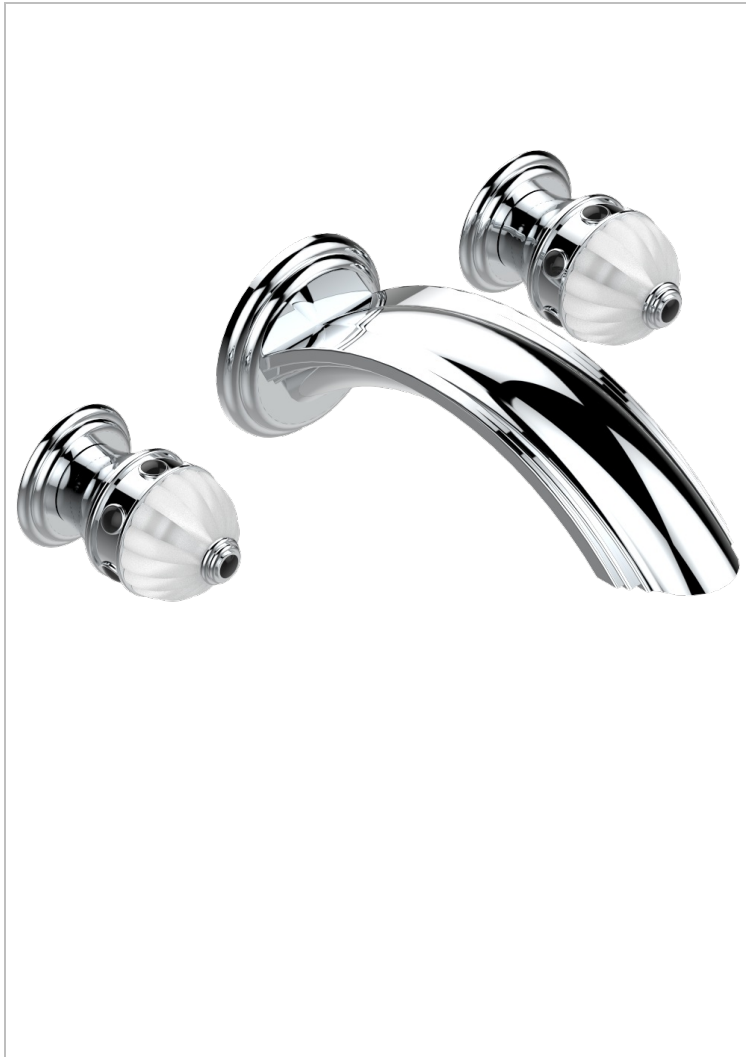

CHEVERNY BLACK ONYX

U1V-41SGB

Trim only for wall mounted 3-hole bath mixer

THG[®]
PARIS

CHARACTERISTIC

- Cheverny black Onyx
- Trim only for wall mounted 3-hole bath mixer

RELATED SKU'S

- Ref. G00-40AC Rough parts for wall mounted 3 hole mixer, cross handle version
- Ref. G00-40AM Rough parts for wall mounted 3 hole mixer, lever handle version

AVAILABLE FINITIONS

Antique nickel - H28
Black ceram - D30
Blush PVD - H62
Brass color PVD - H49
Brown bronze color PVD - F33
Gold color PVD - H52

Graphite PVD - H64
Matt Umber PVD - H67
Matt blush PVD - H60
Matt brass color PVD - H50
Matt brown bronze color PVD - F34
Matt chrome - C02

Matt gold - F07
Matt gold color PVD - H53
Matt graphite PVD - H65
Matt nickel (color finish) - C01
Matt nickel color PVD - H56
Nickel color PVD - H55

Polished chrome (color finish) - A02
Polished chrome / Polished gold (color finish) - G02
Polished gold (color finish) - F01
Polished nickel - B01
Soft gold - F30
Soft matt gold - F31
Umber PVD - H66