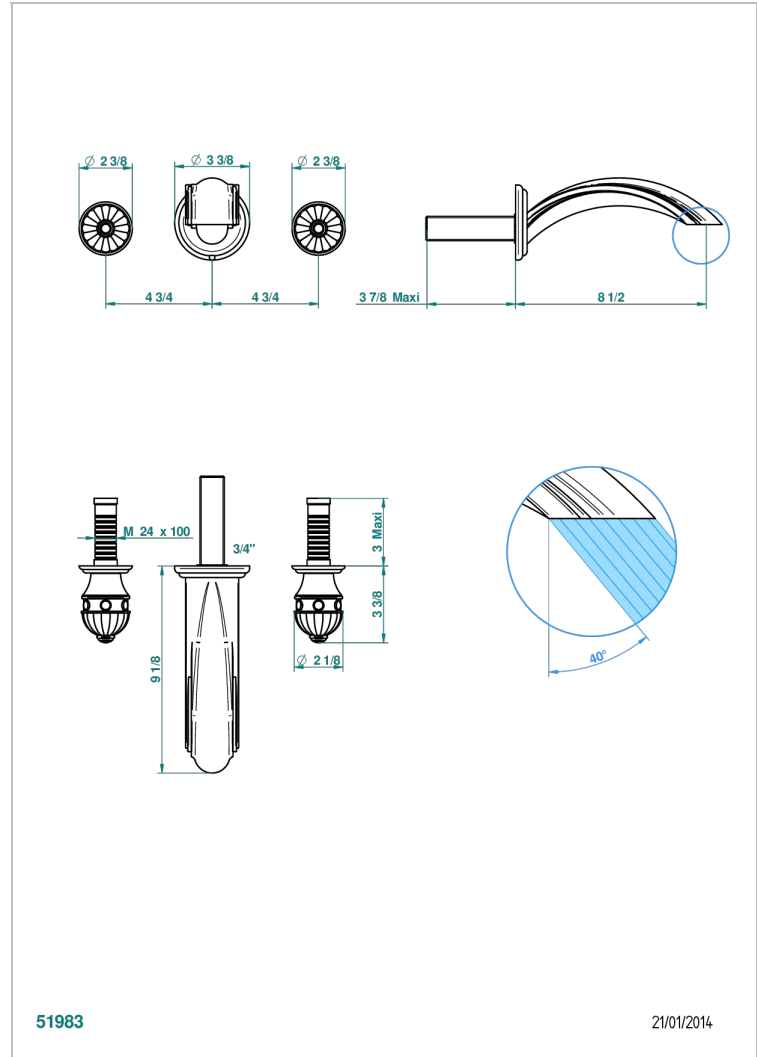

# CHEVERNY BLACK ONYX

U1V-41SGB

Trim only for wall mounted 3-hole bath mixer

THG<sup>®</sup>  
PARIS

## CHARACTERISTIC

- Cheverny black Onyx
- Trim only for wall mounted 3-hole bath mixer

## RELATED SKU'S

- Ref. G00-40AC Rough parts for wall mounted 3 hole mixer, cross handle version
- Ref. G00-40AM Rough parts for wall mounted 3 hole mixer, lever handle version

## AVAILABLE FINITIONS

Antique nickel - H28  
Black ceram - D30  
Blush PVD - H62  
Brass color PVD - H49  
Brown bronze color PVD - F33  
Gold color PVD - H52

Graphite PVD - H64  
Matt Umber PVD - H67  
Matt blush PVD - H60  
Matt brass color PVD - H50  
Matt brown bronze color PVD - F34  
Matt chrome - C02