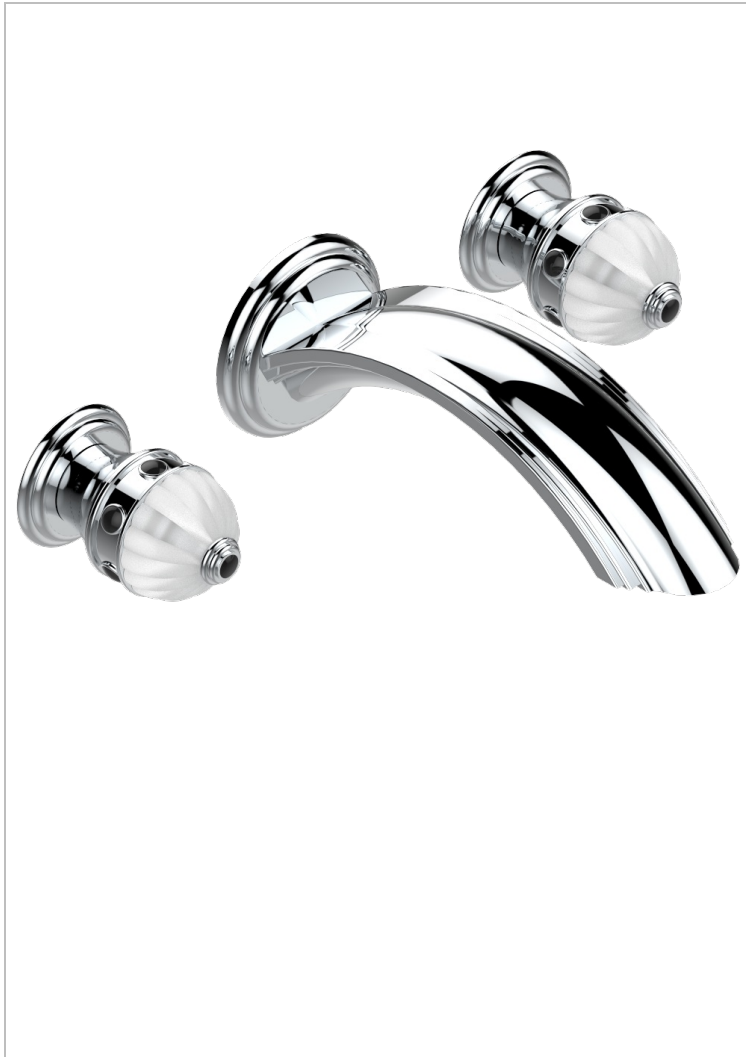

# CHEVERNY BLACK ONYX

U1V-41SGB

Trim only for wall mounted 3-hole bath mixer

THG<sup>®</sup>  
PARIS

## CHARACTERISTIC

- Cheverny black Onyx
- Trim only for wall mounted 3-hole bath mixer

## RELATED SKU'S

- Ref. G00-40AC Rough parts for wall mounted 3 hole mixer, cross handle version
- Ref. G00-40AM Rough parts for wall mounted 3 hole mixer, lever handle version

## AVAILABLE FINITIONS

Antique nickel - H28  
Black ceram - D30  
Blush PVD - H62  
Brass color PVD - H49  
Brown bronze color PVD - F33  
Gold color PVD - H52

Graphite PVD - H64  
Matt Umber PVD - H67  
Matt blush PVD - H60  
Matt brass color PVD - H50  
Matt brown bronze color PVD - F34  
Matt chrome - C02