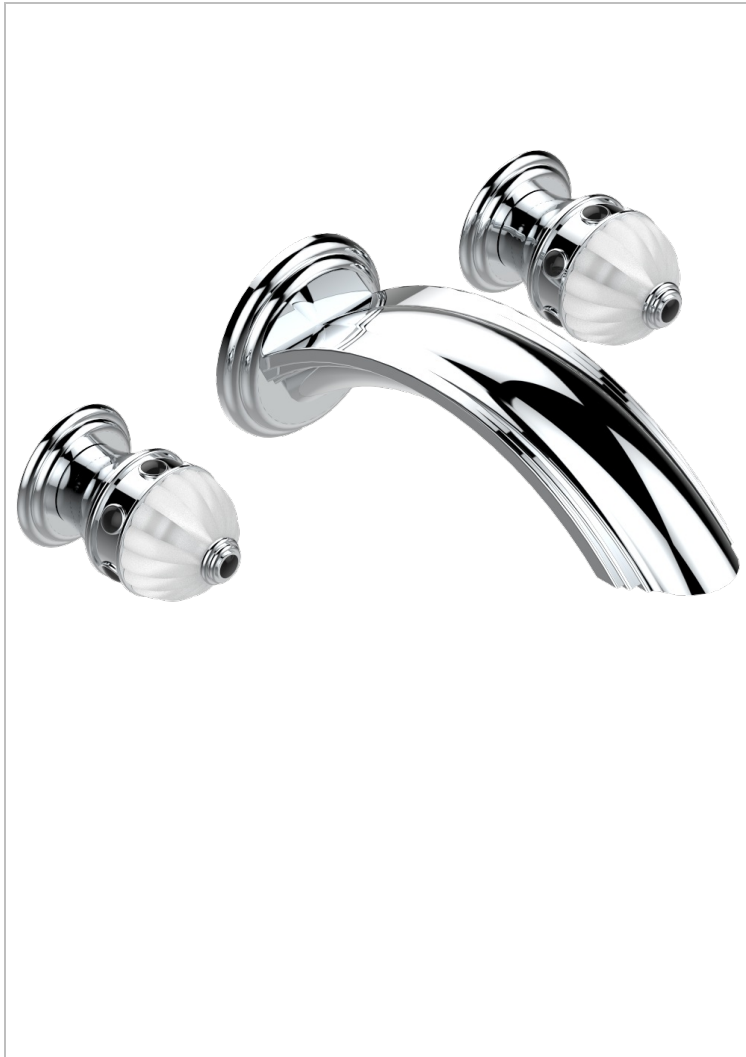

CHEVERNY BLACK ONYX

U1V-40SGBUS

Trim for wall mounted 3-hole lavatory set only

THG[®]
PARIS

51983

21/01/2014

CHARACTERISTIC

- Cheverny black Onyx
- Trim for wall mounted 3-hole lavatory set only

RELATED SKU'S

- Ref. G00-40AM/US Rough parts for wall set (one counter clockwise and one clockwise cartridges)

AVAILABLE FINITIONS

Black ceram - D30
Blush PVD - H62
Brass color PVD - H49
Brown bronze color PVD - F33
Chrome polished - A02
Chrome polished / gold polished - G02

Gold color PVD - H52
Gold mat - F07
Gold polished - F01
Graphite PVD - H64
Matt Umber PVD - H67
Matt blush PVD - H60

Matt brass color PVD - H50
Matt brown bronze color PVD - F34
Matt chrome (American satin) - C02
Matt gold color PVD - H53
Matt graphite PVD - H65
Matt nickel (American satin) - C01

Matt nickel color PVD - H56
Nickel antique / Sovereign - H28
Nickel color PVD - H55
Nickel polished - B01
Soft gold - F30
Soft matt gold - F31

Umber PVD - H66