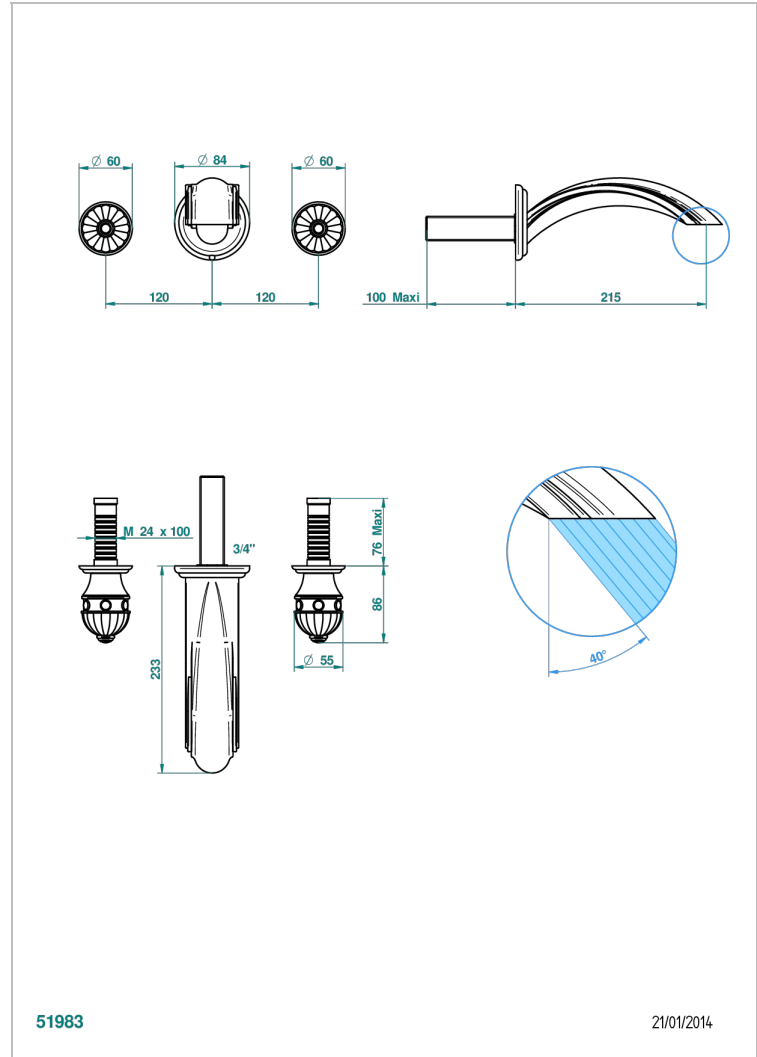

CHEVERNY BLACK ONYX

U1V-40SGBUS

Trim for wall mounted 3-hole lavatory set only

THG[®]
PARIS

51983

21/01/2014

CHARACTERISTIC

- Cheverny black Onyx
- Trim for wall mounted 3-hole lavatory set only

RELATED SKU'S

- Ref. G00-40AM/US Rough parts for wall set (one counter clockwise and one clockwise cartridges)

AVAILABLE FINITIONS

Black ceram - D30
Blush PVD - H62
Brass color PVD - H49
Brown bronze color PVD - F33
Chrome polished - A02
Chrome polished / gold polished - G02

Matt nickel color PVD - H56
Nickel antique / Sovereign - H28
Nickel color PVD - H55
Nickel polished - B01
Soft gold - F30
Soft matt gold - F31

Umber PVD - H66