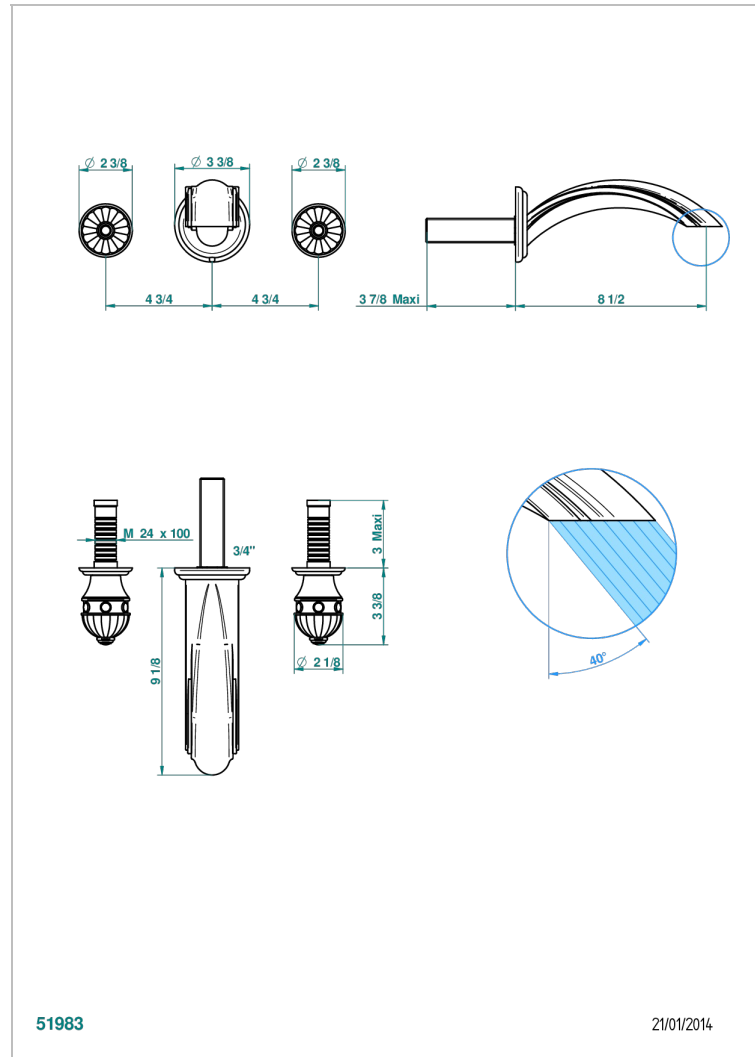

CHEVERNY BLACK ONYX

U1V-40SGBUS

Trim for wall mounted 3-hole lavatory set only

THG[®]
PARIS

CHARACTERISTIC

- Cheverny black Onyx
- Trim for wall mounted 3-hole lavatory set only

RELATED SKU'S

- Ref. G00-40AM/US Rough parts for wall set (one counter clockwise and one clockwise cartridges)

AVAILABLE FINITIONS

Black ceram - D30
Blush PVD - H62
Brass color PVD - H49
Brown bronze color PVD - F33
Chrome polished - A02
Chrome polished / gold polished - G02

Gold color PVD - H52
Gold mat - F07
Gold polished - F01
Graphite PVD - H64
Matt Umber PVD - H67
Matt blush PVD - H60

Umber PVD - H66