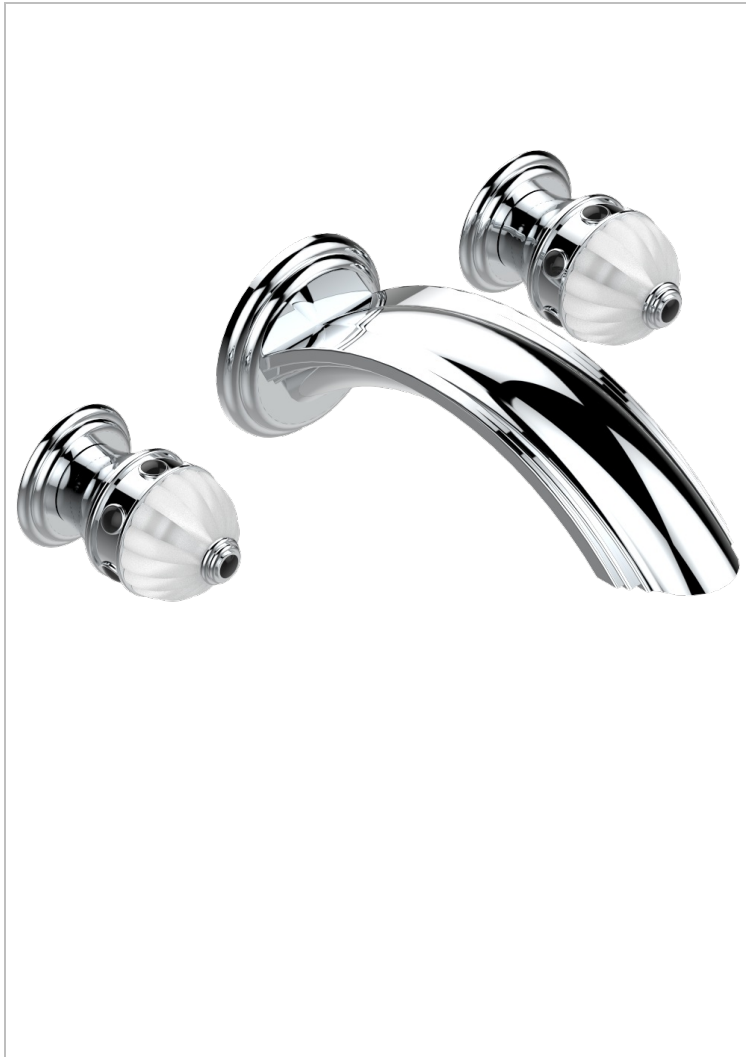

CHEVERNY BLACK ONYX

U1V-40SGBUS

Trim for wall mounted 3-hole lavatory set only

THG[®]
PARIS

CHARACTERISTIC

- Cheverny black Onyx
- Trim for wall mounted 3-hole lavatory set only

RELATED SKU'S

- Ref. G00-40AM/US Rough parts for wall set (one counter clockwise and one clockwise cartridges)

AVAILABLE FINITIONS

Black ceram - D30
Blush PVD - H62
Brass color PVD - H49
Brown bronze color PVD - F33
Chrome polished - A02
Chrome polished / gold polished - G02

Gold color PVD - H52
Gold mat - F07
Gold polished - F01
Graphite PVD - H64
Matt Umber PVD - H67
Matt blush PVD - H60

Matt brass color PVD - H50
Matt brown bronze color PVD - F34
Matt chrome (American satin) - C02
Matt gold color PVD - H53
Matt graphite PVD - H65
Matt nickel (American satin) - C01

Matt nickel color PVD - H56
Nickel antique / Sovereign - H28
Nickel color PVD - H55
Nickel polished - B01
Soft gold - F30
Soft matt gold - F31